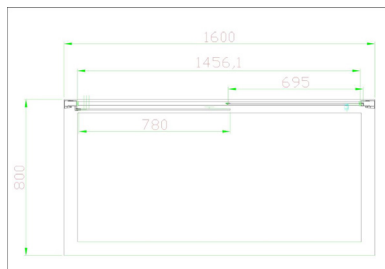

### Drawing

**58.202 - Volente 1600 Slider Silver**

### General Information

Product:	58.020
Description:	Volente 1600 slider frosted
Website Link:	<a href="#">(Click Here)</a>
Product Type:	Frosted Slider Shower Doors
Brand:	Eastbrook Company
Colour:	Chrome
Material:	Tempered Glass
Height (mm):	1850mm
Width (mm):	1600mm
Net Weight (kg) (kg):	49kg
Product Range:	Volente

### Product Specifications

Warranty:	10 Year(s)
Door opening (mm):	676mm
Easy Clean glass:	Yes
Finish:	Polished
Frameless:	No
Glass Thickness (mm):	6mm
Glass type:	Frosted Glass
Waste Included:	No
Adjustment (mm):	1570-1600mm