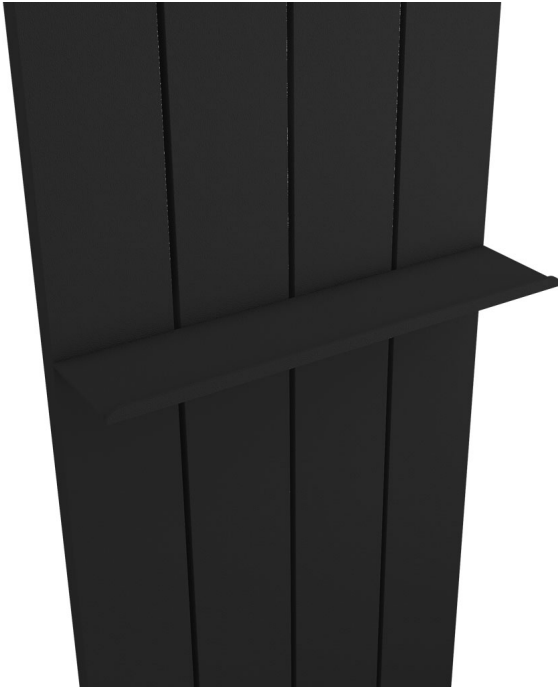

DATASHEET

Image

General Information

Product:	89.0466
Description:	Flat Towel Shelf 375mm Charlton/ Rosano
Website Link:	(Click Here)
Product Type:	Clearance Towel Shelf
Brand:	Eastbrook Company
Colour:	Matt Black
Material:	Mild Steel
Width (mm):	375mm
Net Weight (kg):	0.5kg
Product Range:	Universal

Product Specifications

Warranty:	1 Year(s)
-----------	-----------

Drawing

Flat Towel Shelf Rosano / Charlton 280 / 375 / 470mm. Technical Drawing

Eastbrook 
Eastbrook Road, Gloucester GL4 3DB
Technical Helpline : 01452 317890
Mon - Fri / 8am - 5pm
Email : technical@eastbrookco.com