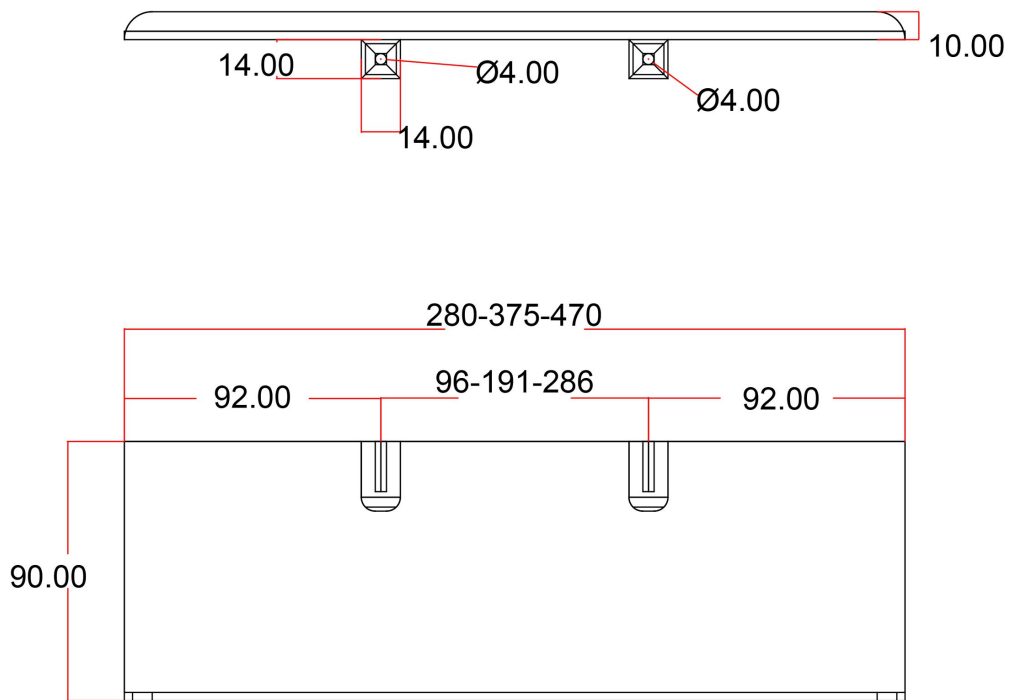

DATASHEET

Image

General Information

Product:	89.0466
Description:	Flat Towel Shelf 375mm Charlton/ Rosano
Website Link:	(Click Here)
Product Type:	Clearance Towel Shelf
Brand:	Eastbrook Company
Colour:	Matt Black
Material:	Mild Steel
Width (mm):	375mm
Net Weight (kg):	0.5kg
Product Range:	Universal

Product Specifications

Warranty:	1 Year(s)
-----------	-----------

Drawing

Flat Towel Shelf Rosano / Charlton 280 / 375 / 470mm. Technical Drawing

Eastbrook 
Eastbrook Road, Gloucester GL4 3DB
Technical Helpline : 01452 317890
Mon - Fri / 8am - 5pm
Email : technical@eastbrookco.com