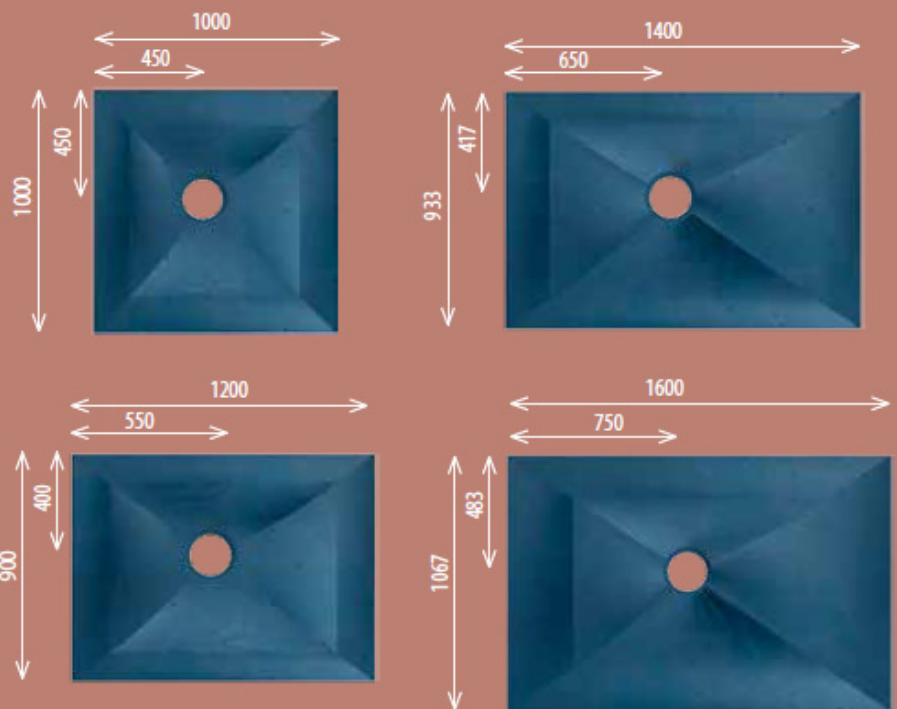

Drawing

The Eastbrook Biava wet floor system consists of:

The Biava Floor Former

There are several sizes of lightweight easy to install floor formers with 100% rigidity and a consistent 1:40 gradient. These formers feature a unique patented four way floor design giving the benefits of clear linear finish and very high flow rate of water to the drainage waste. They are also designed to fit on both timber joisted floors and concrete floors.

- 1000 x 1000mm
- 1200 x 900mm
- 1400 x 933mm
- 1600 x 1067mm

Floor Formers

Size	Code
Biava floor former 1200mm x 900mm	65.0001
Biava floor former 1000mm x 1000mm	65.0002
Biava floor former 1400mm x 933mm	65.0003
Biava floor former 1600mm x 1067mm	65.0004
Biava 5m² Membrane kit	65.0005