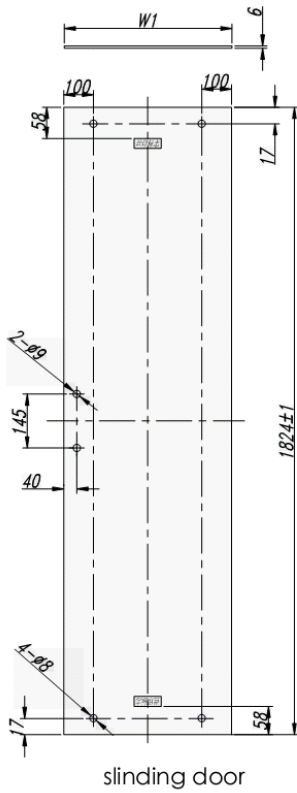

### Image

### General Information

Product:	69.0071
Description:	Vantage easy clean sliding door 1200mm
Website Link:	<a href="#">(Click Here)</a>
Product Type:	Slider Shower Doors
Brand:	Eastbrook Company
Colour:	Chrome
Material:	Tempered Glass
Height (mm):	1850mm
Width (mm):	1200mm
Length (mm):	60mm
Net Weight (kg):	40kg
Product Range:	Vantage

### Product Specifications

Warranty:	10 Year(s)
Door opening (mm):	500mm
Easy Clean glass:	Yes
Finish:	Polished
Frameless:	No
Glass Thickness (mm):	6mm
Glass type:	Clear Glass
Waste Included:	No
Adjustment (mm):	1170-1200mm
Enclosure Size:	1200

## Drawing

Eastbrook Road, Gloucester GL4 3DB  
 Technical Helpline: 01452 317890  
 email: technical@eastbrookco.com

Dimension	Sliding Door (W1)	Fixed Panel (W2)
1000	485mm	388mm
1100	535mm	438mm
1200	585mm	488mm
1400	665mm	608mm
1600	735mm	738mm
1700	755mm	818mm