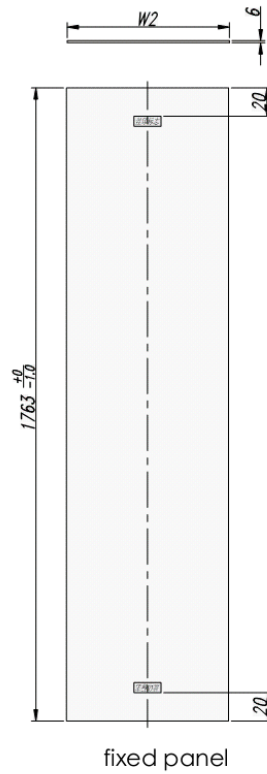

### Image

### General Information

Product:	69.0071
Description:	Vantage easy clean sliding door 1200mm
Website Link:	<a href="#">(Click Here)</a>
Product Type:	Slider Shower Doors
Brand:	Eastbrook Company
Colour:	Chrome
Material:	Tempered Glass
Height (mm):	1850mm
Width (mm):	1200mm
Length (mm):	60mm
Net Weight (kg):	40kg
Product Range:	Vantage

### Product Specifications

Warranty:	10 Year(s)
Door opening (mm):	500mm
Easy Clean glass:	Yes
Finish:	Polished
Frameless:	No
Glass Thickness (mm):	6mm
Glass type:	Clear Glass
Waste Included:	No
Adjustment (mm):	1170-1200mm
Enclosure Size:	1200

## Drawing

Eastbrook Road, Gloucester GL4 3DB  
 Technical Helpline: 01452 317890  
 email: technical@eastbrookco.com

Dimension	Sliding Door (W1)	Fixed Panel (W2)
1000	485mm	388mm
1100	535mm	438mm
1200	585mm	488mm
1400	665mm	608mm
1600	735mm	738mm
1700	755mm	818mm