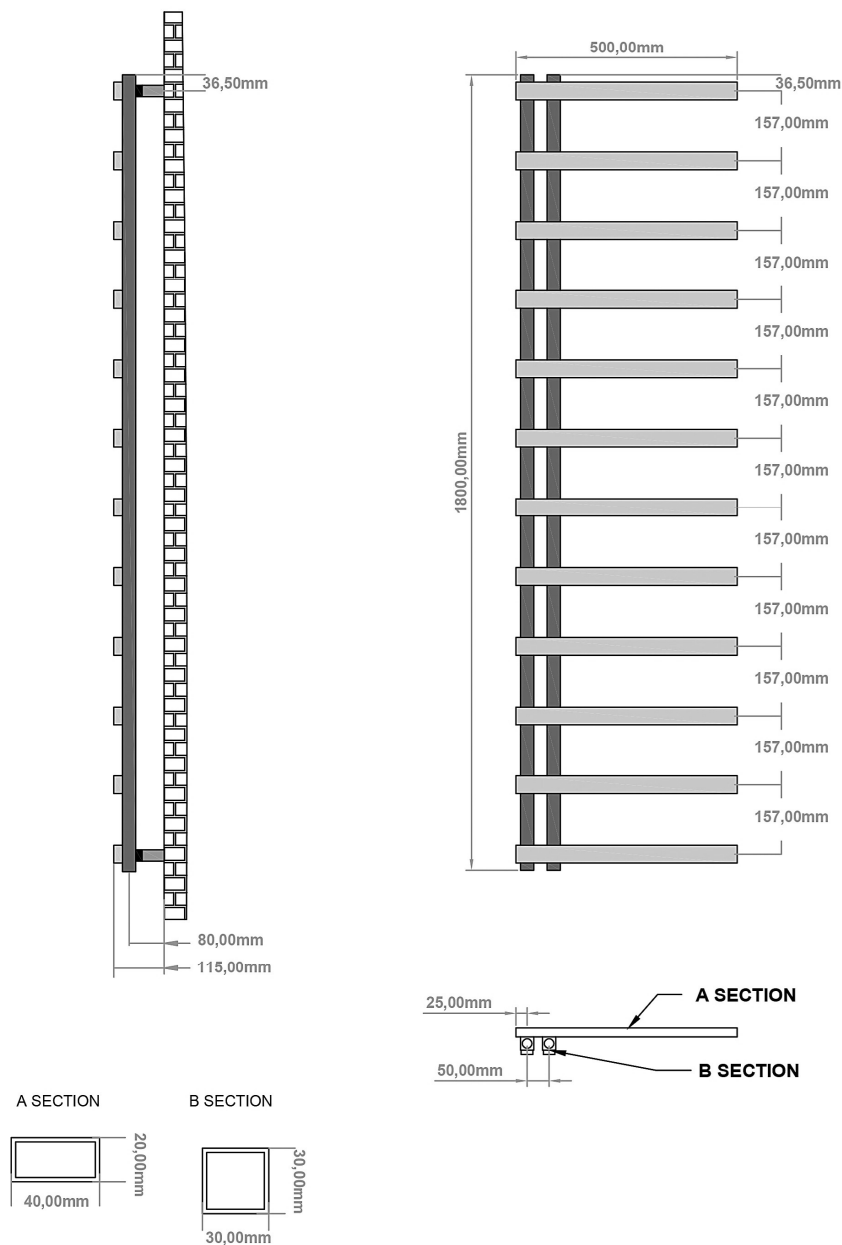

DATASHEET

Image

General Information

Product:	89.1344
Description:	Platani 1800 x 500mm Towel Rail
Website Link:	(Click Here)
Product Type:	Towel Rail
Brand:	Eastbrook Company
Colour:	Matt Anthracite
Material:	Mild Steel
Height (mm):	1800mm
Width (mm):	500mm
Net Weight (kg):	14.6kg
Product Range:	Platani

Product Specifications

Warranty:	5 Year(s)
Supplied with fixings:	Yes
BTU $\Delta T50^{\circ}\text{C}$:	1874
BTU $\Delta T60^{\circ}\text{C}$:	2399
Watts $\Delta T50^{\circ}\text{C}$:	550
Watts $\Delta T60^{\circ}\text{C}$:	703

Drawing

Platani 1800 x 500mm. Technical Drawing

Eastbrook 
Eastbrook Road, Gloucester GL4 3DB
Technical Helpline : 01452 317890
Mon - Fri / 8am - 5pm
Email : technical@eastbrookco.com