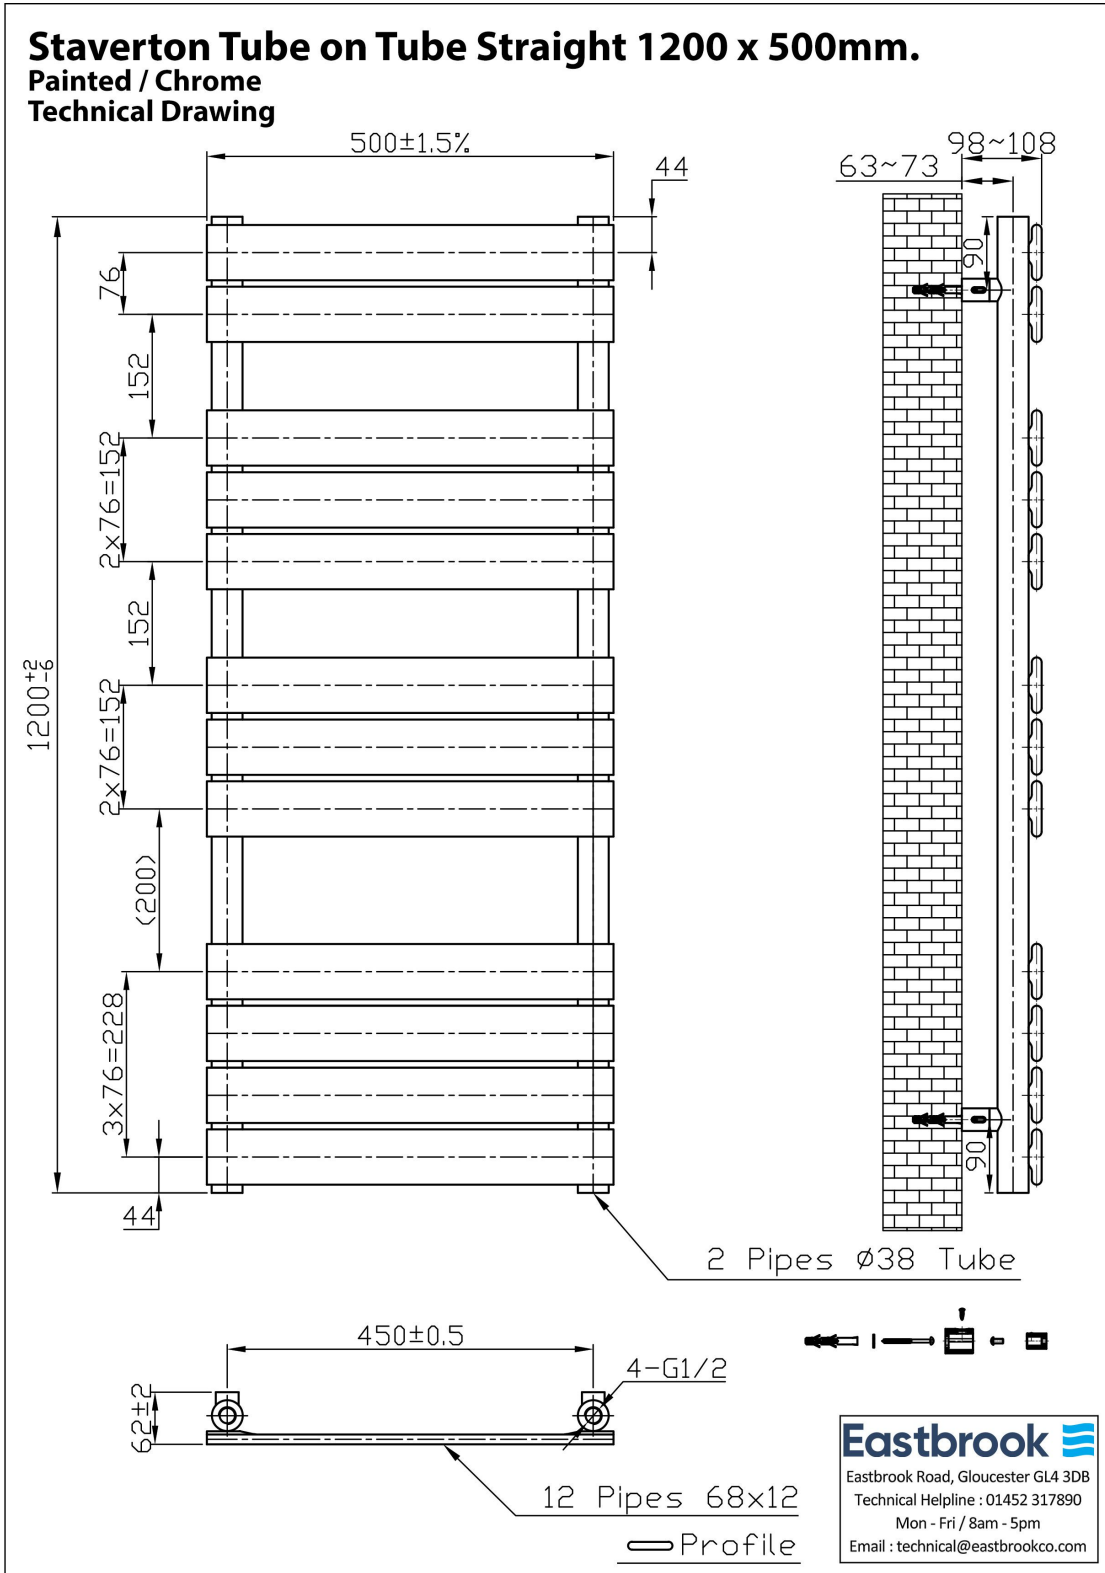

Drawing

Eastbrook
Eastbrook Road, Gloucester GL4 3DB
Technical Helpline : 01452 317890
Mon - Fri / 8am - 5pm
Email : technical@eastbrookco.com