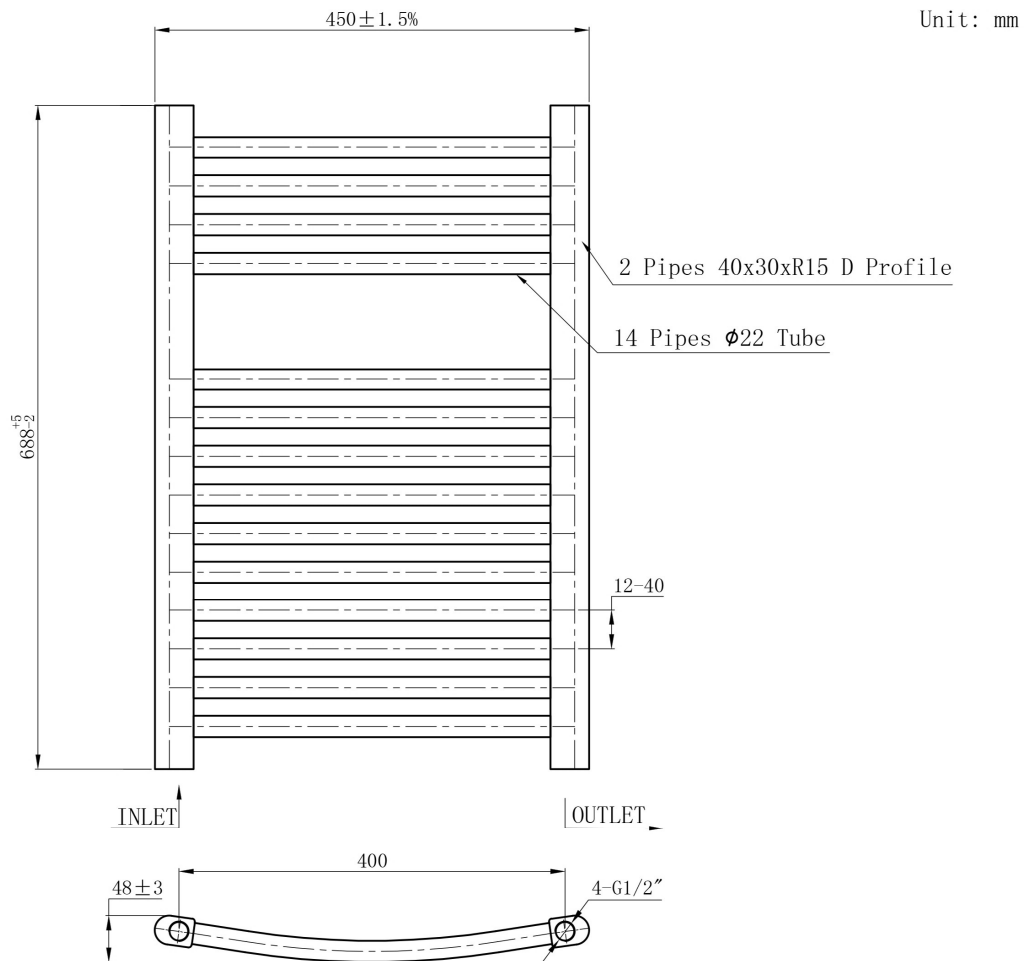

### General Information

Product:	41.0299
Description:	Curved Biava Multirail 688 x 450
Website Link:	<a href="#">(Click Here)</a>
Product Type:	Towel Rail
Brand:	Eastbrook Company
Colour:	Gloss White
Material:	Mild Steel
Height (mm):	688mm
Width (mm):	450mm
Net Weight (kg):	5.06kg
Product Range:	Biava Multirail

### Biava Multirail Curved 688 x 450mm. Technical Drawing

**Eastbrook **  
Eastbrook Road, Gloucester GL4 3DB  
Technical Helpline : 01452 317890  
Mon - Fri / 8am - 5pm  
Email : [technical@eastbrookco.com](mailto:technical@eastbrookco.com)