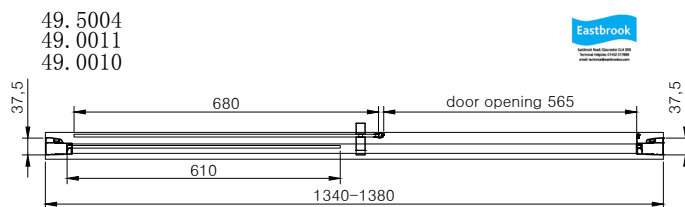

### General Information

Product:	49.5004
Description:	Vantage 2000 Easy Clean Sliding Door 1400mm
Website Link:	<a href="#">(Click Here)</a>
Product Type:	Slider Shower Doors
Brand:	Eastbrook Company
Colour:	Brushed Brass
Material:	Tempered Glass
Height (mm):	2000mm
Width (mm):	1400mm
Length (mm):	37.5mm
Net Weight (kg) (kg):	43.04kg
Product Range:	Vantage 2000

### Product Specifications

Warranty:	10 Year(s)
Door opening (mm):	565mm
Easy Clean glass:	Yes
Finish:	Brushed
Frameless:	No
Glass Thickness (mm):	6mm
Glass type:	Clear Glass
Adjustment (mm):	1340-1380mm