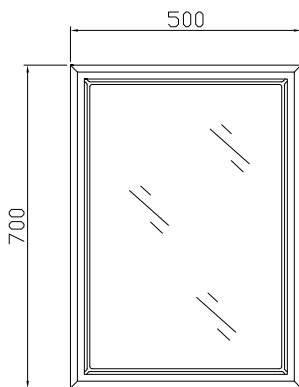

DATASHEET

Image

General Information

Product:	56.1018
Description:	Seattle 500 x 700mm two-layer mirror -
Website Link:	(Click Here)
Product Type:	Plain Mirror
Brand:	Eastbrook Company
Colour:	Chrome
Material:	Glass/Wood
Height (mm):	700mm
Width (mm):	500mm
Length (mm):	18mm
Net Weight (kg) (kg):	6.2kg
Product Range:	Seattle

Product Specifications

Warranty:	1 Year(s)
Shape:	Rectangle
Supplied with fixings:	Yes
Mounting:	Wall
Orientation:	Vertical

Drawing

56. 1018 (YL-5325)