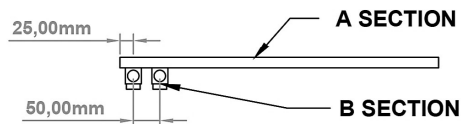

Drawing

Platani 1150 x 600mm. Technical Drawing

Eastbrook
Eastbrook Road, Gloucester GL4 3DB
Technical Helpline : 01452 317890
Mon - Fri / 8am - 5pm
Email : technical@eastbrookco.com