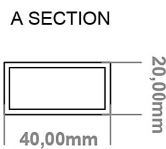

Drawing

Platani 1150 x 600mm. Technical Drawing

Eastbrook
Eastbrook Road, Gloucester GL4 3DB
Technical Helpline : 01452 317890
Mon - Fri / 8am - 5pm
Email : technical@eastbrookco.com