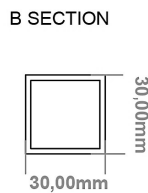

Drawing

Platani 1150 x 600mm. Technical Drawing

Eastbrook
Eastbrook Road, Gloucester GL4 3DB
Technical Helpline : 01452 317890
Mon - Fri / 8am - 5pm
Email : technical@eastbrookco.com