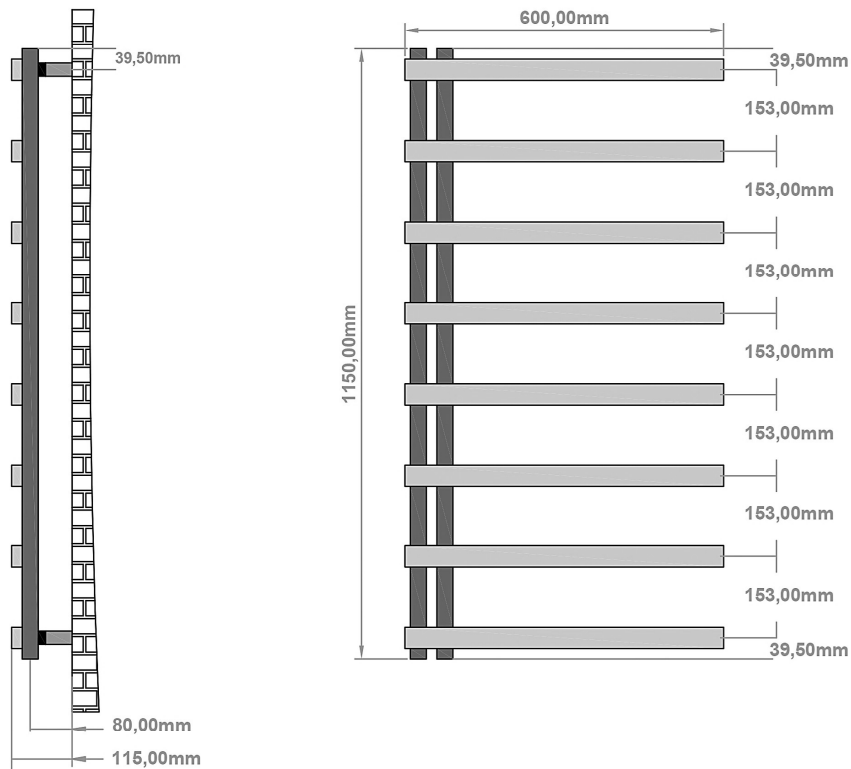

DATASHEET

Image

General Information

Product:	89.1349
Description:	Platani 1150 x 600mm Towel Rail
Website Link:	(Click Here)
Product Type:	Towel Rail
Brand:	Eastbrook Company
Colour:	Matt Black
Material:	Mild Steel
Height (mm):	1150mm
Width (mm):	600mm
Net Weight (kg):	10.6kg
Product Range:	Platani

Product Specifications

Warranty:	5 Year(s)
Supplied with fixings:	Yes
BTU $\Delta T50^{\circ}\text{C}$:	1427
BTU $\Delta T60^{\circ}\text{C}$:	1826
Watts $\Delta T50^{\circ}\text{C}$:	418
Watts $\Delta T60^{\circ}\text{C}$:	535

Drawing

Platani 1150 x 600mm. Technical Drawing

Eastbrook 
Eastbrook Road, Gloucester GL4 3DB
Technical Helpline : 01452 317890
Mon - Fri / 8am - 5pm
Email : technical@eastbrookco.com