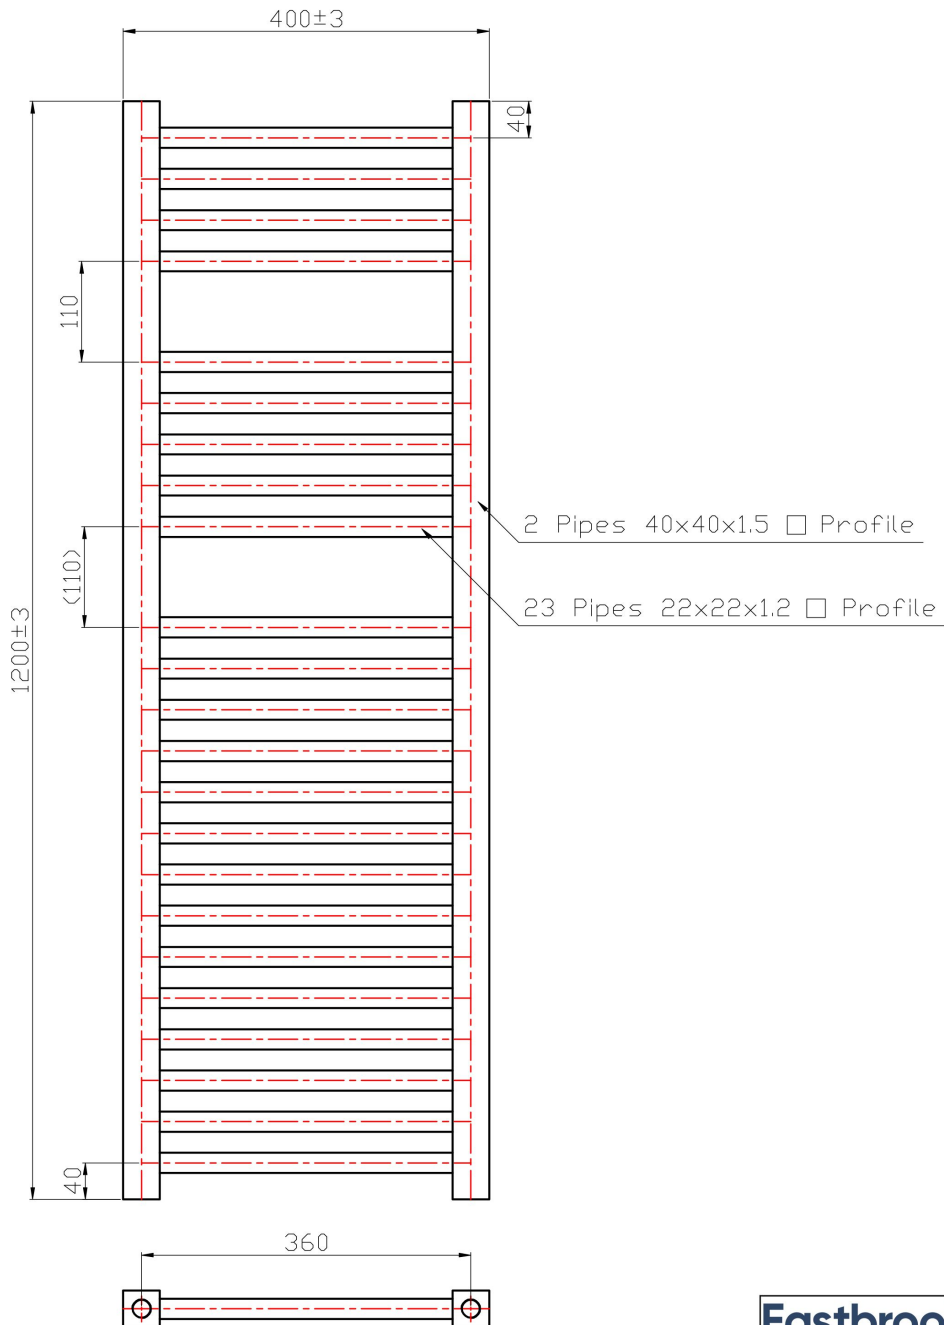

### General Information

Product:	41.0110
Description:	Biava Square 1200x400
Website Link:	<a href="#">(Click Here)</a>
Product Type:	Towel Rail
Brand:	Eastbrook Company
Colour:	Chrome
Material:	Mild Steel
Height (mm):	1200mm
Width (mm):	400mm
Net Weight (kg):	10.06kg
Product Range:	Biava Square

## Drawing

### Biava Square Towel Rail 1200 x 400mm. Technical Drawing

**Eastbrook**   
Eastbrook Road, Gloucester GL4 3DB  
Technical Helpline : 01452 317890  
Mon - Fri / 8am - 5pm  
Email : [technical@eastbrookco.com](mailto:technical@eastbrookco.com)