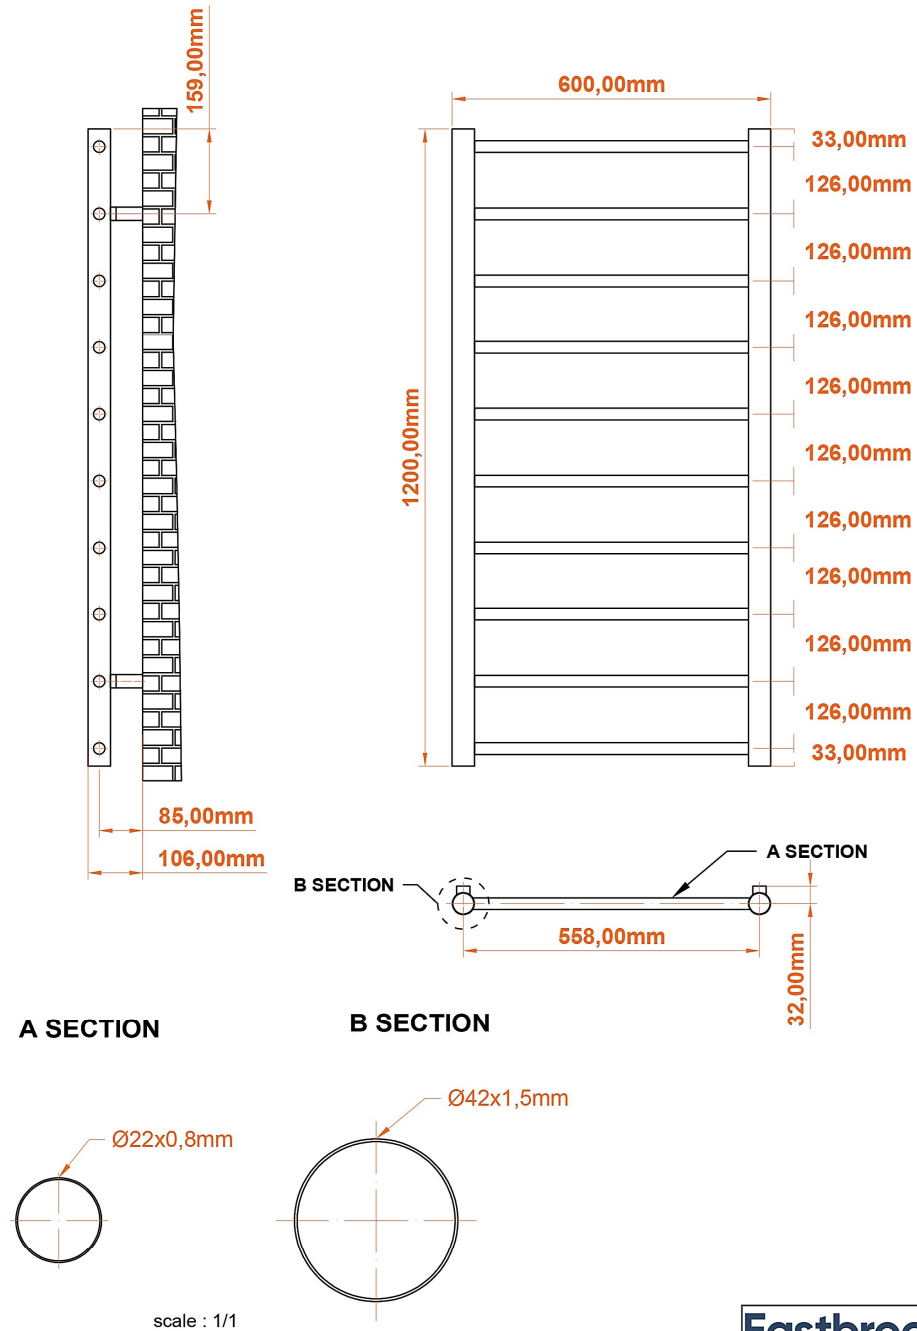

DATASHEET

Image

General Information

Product:	89:1581
Description:	Tuscan Round 1200 x 600 Towel Rail
Website Link:	(Click Here)
Product Type:	Towel Rail
Brand:	Eastbrook Company
Colour:	Matt Grey
Material:	Mild Steel
Height (mm):	1200mm
Width (mm):	600mm
Net Weight (kg):	6.67kg
Product Range:	Tuscan Round

Product Specifications

Warranty:	5 Year(s)
Supplied with fixings:	Yes
Orientation:	Vertical
BTU $\Delta T50^{\circ}\text{C}$:	1440
BTU $\Delta T60^{\circ}\text{C}$:	1811
Watts $\Delta T50^{\circ}\text{C}$:	422
Watts $\Delta T60^{\circ}\text{C}$:	531

Drawing

Tuscan Round 1200 x 600mm. Technical Drawing

Eastbrook 
Eastbrook Road, Gloucester GL4 3DB
Technical Helpline : 01452 317890
Mon - Fri / 8am - 5pm
Email : technical@eastbrookco.com