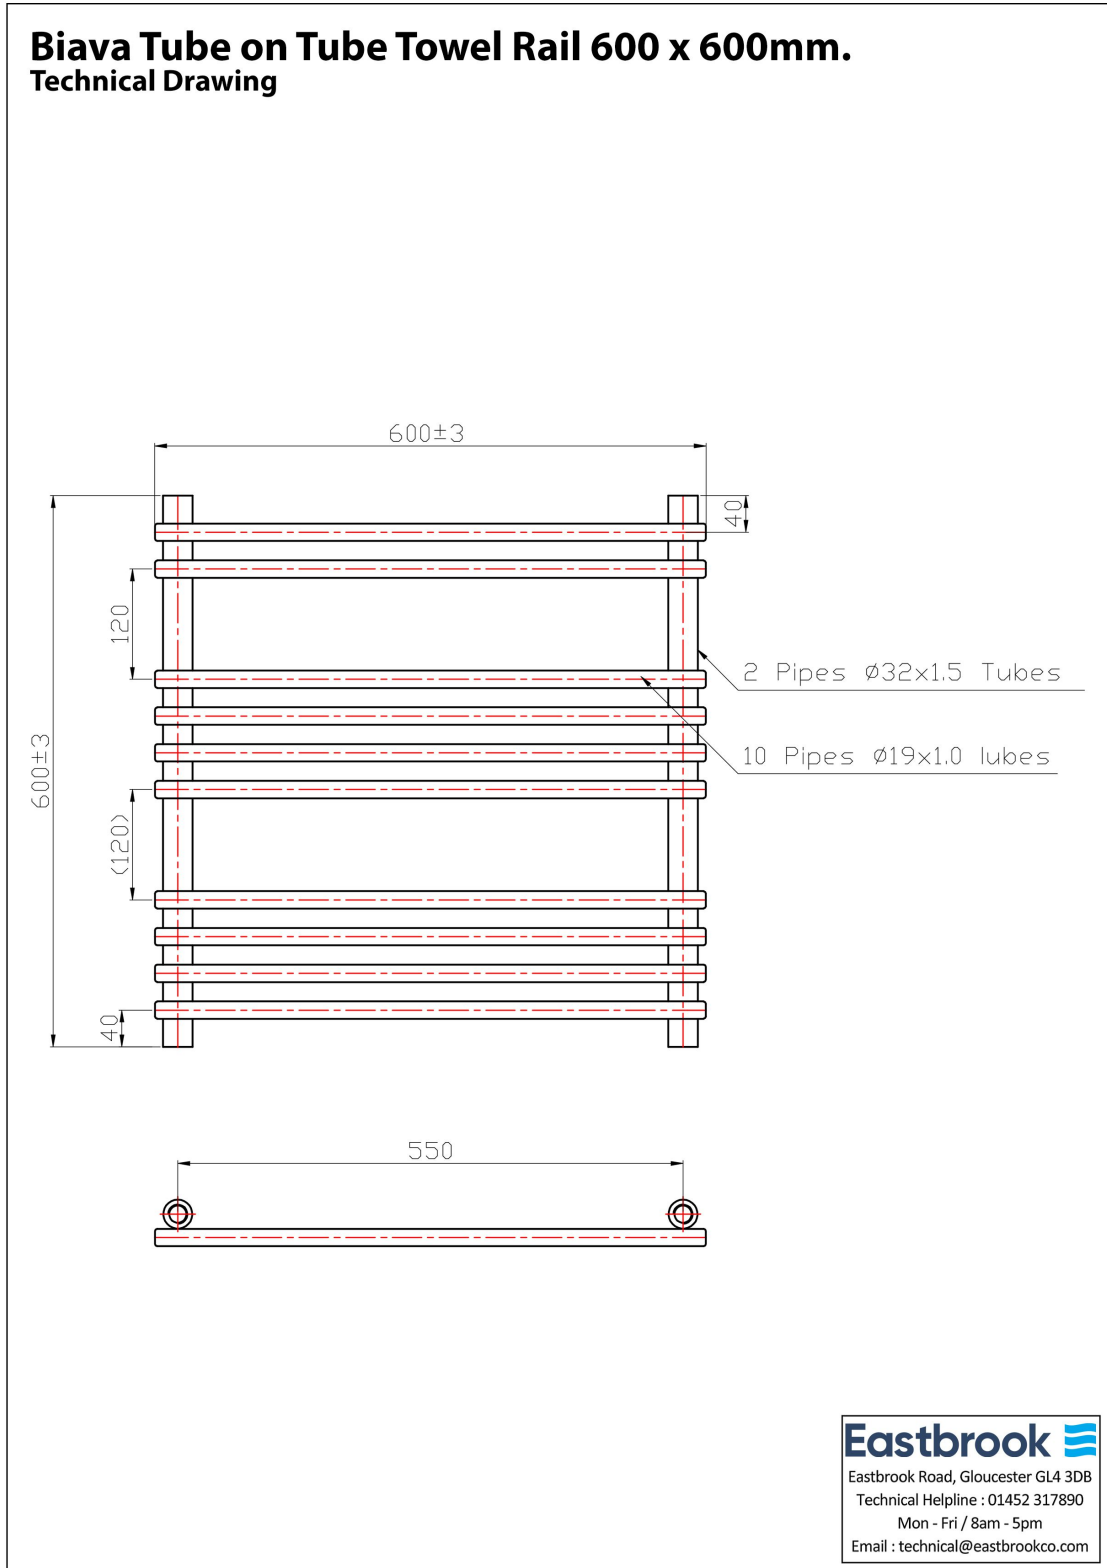

DATASHEET

Image

General Information

Product:	41.0169
Description:	Tube on Tube 600x600
Website Link:	(Click Here)
Product Type:	Towel Rail
Brand:	Eastbrook Company
Colour:	Chrome
Material:	Mild Steel
Height (mm):	600mm
Width (mm):	600mm
Net Weight (kg):	3.67kg
Product Range:	Biava Tube on Tube

Drawing

Biava Tube on Tube Towel Rail 600 x 600mm. Technical Drawing

Eastbrook 
Eastbrook Road, Gloucester GL4 3DB
Technical Helpline : 01452 317890
Mon - Fri / 8am - 5pm
Email : technical@eastbrookco.com