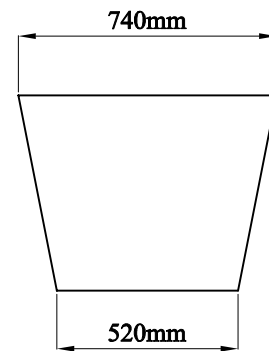

DATASHEET

Image

General Information

Product:	33.0005
Description:	Lambeth Freestanding bath 1590x740x560mm inc waste
Website Link:	(Click Here)
Product Type:	Freestanding Bath
Brand:	Eastbrook Company
Colour:	White
Material:	Double skinned 4mm thick acrylic
Height (mm):	560mm
Width (mm):	740mm
Length (mm):	1590mm
Net Weight (kg):	43kg
Product Range:	Lambeth

Product Specifications

Warranty:	5 Year(s)
Water Capacity:	255L
Compatible Tap Types:	Floor or wall mounted
Pre-drilled tap holes:	No

Drawing

Item No.:DM938-1600
Measurement:1590×740×560 mm

SECTION A-A

SECTION B-B