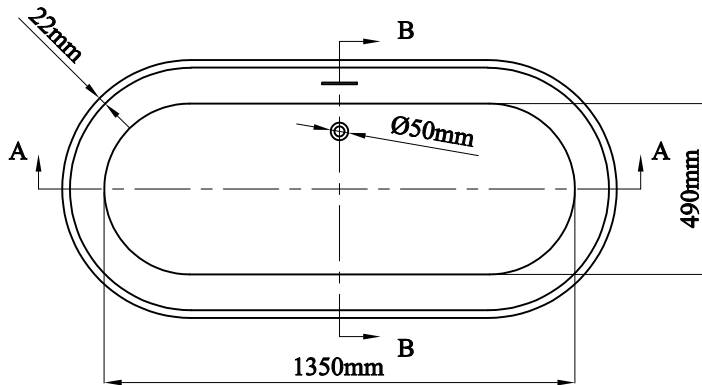

DATASHEET

Image

General Information

Product:	33.0005
Description:	Lambeth Freestanding bath 1590x740x560mm inc waste
Website Link:	(Click Here)
Product Type:	Freestanding Bath
Brand:	Eastbrook Company
Colour:	White
Material:	Double skinned 4mm thick acrylic
Height (mm):	560mm
Width (mm):	740mm
Length (mm):	1590mm
Net Weight (kg):	43kg
Product Range:	Lambeth

Product Specifications

Warranty:	5 Year(s)
Water Capacity:	255L
Compatible Tap Types:	Floor or wall mounted
Pre-drilled tap holes:	No

Drawing

Item No.:DM938-1600
Measurement:1590×740×560 mm

SECTION A-A

SECTION B-B