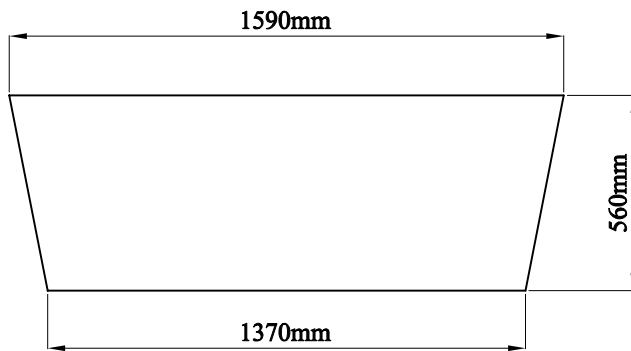

DATASHEET

Image

General Information

Product:	33.0005
Description:	Lambeth Freestanding bath 1590x740x560mm inc waste
Website Link:	(Click Here)
Product Type:	Freestanding Bath
Brand:	Eastbrook Company
Colour:	White
Material:	Double skinned 4mm thick acrylic
Height (mm):	560mm
Width (mm):	740mm
Length (mm):	1590mm
Net Weight (kg):	43kg
Product Range:	Lambeth

Product Specifications

Warranty:	5 Year(s)
Water Capacity:	255L
Compatible Tap Types:	Floor or wall mounted
Pre-drilled tap holes:	No

Drawing

Item No.:DM938-1600
Measurement:1590×740×560 mm

SECTION A-A

SECTION B-B