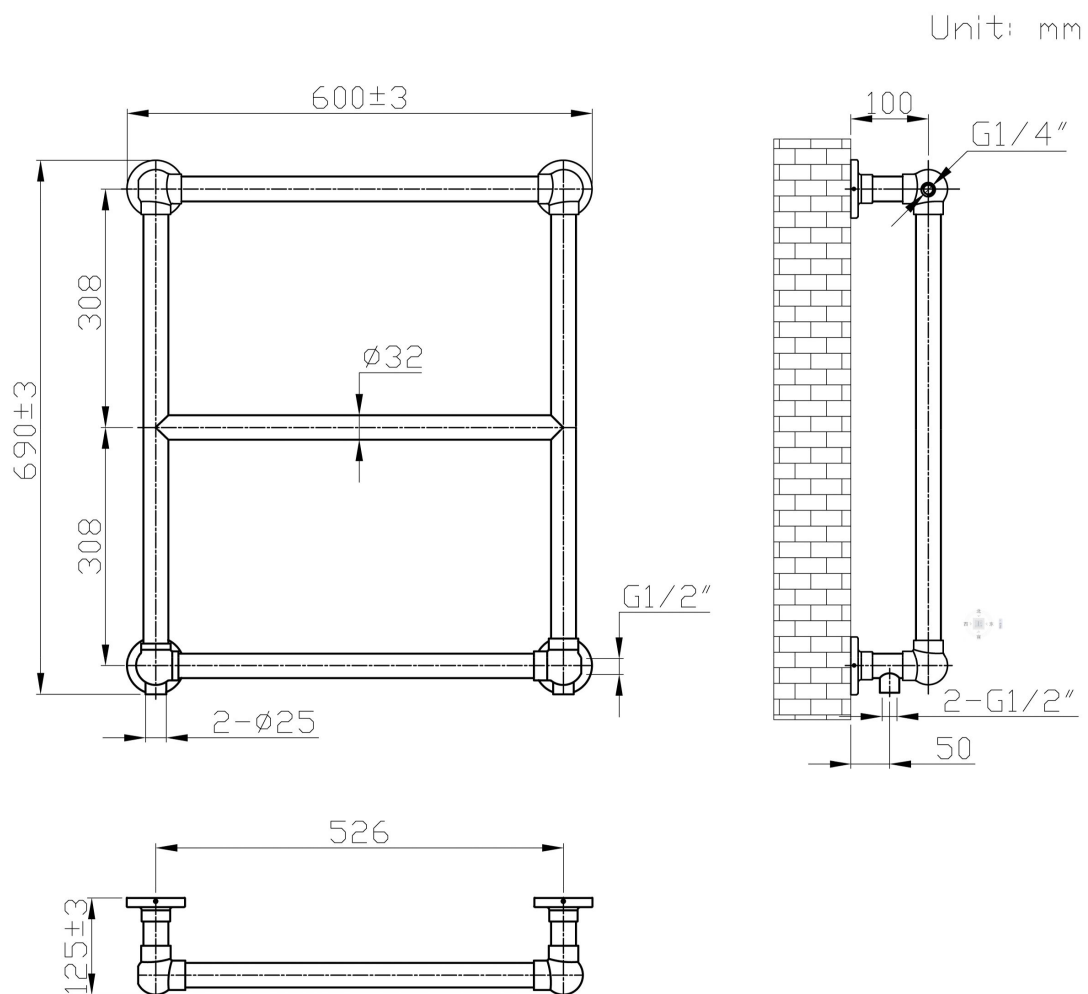

DATASHEET

Image

General Information

Product:	41.1005
Description:	Stour 690 x 600
Website Link:	(Click Here)
Product Type:	Towel Rail
Brand:	Eastbrook Company
Colour:	Chrome
Material:	Mild Steel
Height (mm):	690mm
Width (mm):	600mm
Net Weight (kg):	5.5kg
Product Range:	Stour

Product Specifications

Warranty:	5 Year(s)
Supplied with fixings:	Yes
Orientation:	Vertical
BTU $\Delta T50^{\circ}\text{C}$:	472
BTU $\Delta T60^{\circ}\text{C}$:	604
Watts $\Delta T50^{\circ}\text{C}$:	139
Watts $\Delta T60^{\circ}\text{C}$:	177

Drawing

Stour 690 x 600mm. Technical Drawing

Tappings : 526mm.
Tappings from wall : 50mm.
Distance from wall : 125mm.

This product should be fitted by a fully qualified installer.

Eastbrook 
Eastbrook Road, Gloucester GL4 3DB
Technical Helpline : 01452 317890
Mon - Fri / 8am - 5pm
Email : technical@eastbrookco.com