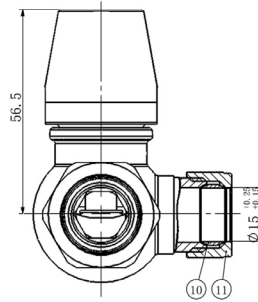

DATASHEET

Image

General Information

Product:	54.0010
Description:	Corner Traditional TRV with Lockshield 15mm
Website Link:	(Click Here)
Product Type:	Radiator Valve
Brand:	Eastbrook Company
Colour:	Chrome
Material:	Brass + Plastic
Net Weight (kg):	0.832kg
Product Range:	Radiator Valves

Product Specifications

Warranty:	2 Year(s)
Valve Types:	Corner

Drawing

Corner Traditional TRV with Lockshield 15mm Technical Drawing

54.0010 & 54.0011

18	Hex Nut
17	Olive
16	Tail
15	O Ring
14	Hex Nut
13	Fixed cap
12	Solid Sensor
11	Handwheel
10	Connector
9	Scale ring
8	Spring base
7	Tube
6	spring
5	Plug
4	Lock Nut
3	Cover
2	Cartridge
1	Corner TRV Body
No	Description

11	Hex Nut
10	Olive
9	Tail
8	Hex Nut
7	O Ring
6	O Ring
5	Washer
4	Cap
3	Cartridge
2	Stem
1	Body
No	Description

Eastbrook 
 Eastbrook Road, Gloucester GL4 3DB
 Technical Helpline : 01452 317890
 Mon - Fri / 8am - 5pm
 Email : technical@eastbrookco.com