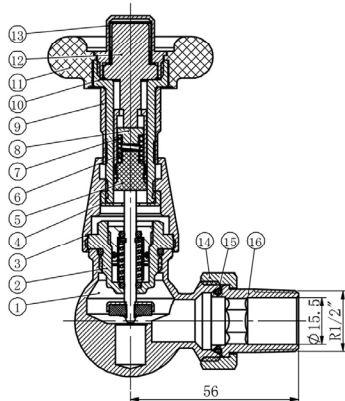

DATASHEET

Image

General Information

Product:	54.0010
Description:	Corner Traditional TRV with Lockshield 15mm
Website Link:	(Click Here)
Product Type:	Radiator Valve
Brand:	Eastbrook Company
Colour:	Chrome
Material:	Brass + Plastic
Net Weight (kg):	0.832kg
Product Range:	Radiator Valves

Product Specifications

Warranty:	2 Year(s)
Valve Types:	Corner

Drawing

Corner Traditional TRV with Lockshield 15mm Technical Drawing

54.0010 & 54.0011

18	Hex Nut
17	Olive
16	Tail
15	O Ring
14	Hex Nut
13	Fixed cap
12	Solid Sensor
11	Handwheel
10	Connector
9	Scale ring
8	Spring base
7	Tube
6	spring
5	Plug
4	Lock Nut
3	Cover
2	Cartridge
1	Corner TRV Body
No	Description

11	Hex Nut
10	Olive
9	Tail
8	Hex Nut
7	O Ring
6	O Ring
5	Washer
4	Cap
3	Cartridge
2	Stem
1	Body
No	Description

Eastbrook 
 Eastbrook Road, Gloucester GL4 3DB
 Technical Helpline : 01452 317890
 Mon - Fri / 8am - 5pm
 Email : technical@eastbrookco.com