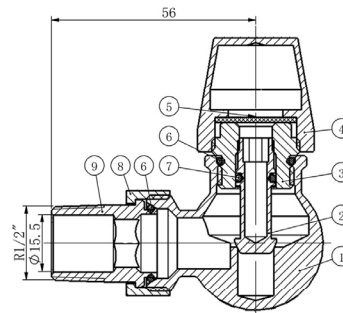

DATASHEET

Image

General Information

Product:	54.0010
Description:	Corner Traditional TRV with Lockshield 15mm
Website Link:	(Click Here)
Product Type:	Radiator Valve
Brand:	Eastbrook Company
Colour:	Chrome
Material:	Brass + Plastic
Net Weight (kg):	0.832kg
Product Range:	Radiator Valves

Product Specifications

Warranty:	2 Year(s)
Valve Types:	Corner

Drawing

Corner Traditional TRV with Lockshield 15mm Technical Drawing

54.0010 & 54.0011

18	Hex Nut
17	Olive
16	Tail
15	O Ring
14	Hex Nut
13	Fixed cap
12	Solid Sensor
11	Handwheel
10	Connector
9	Scale ring
8	Spring base
7	Tube
6	spring
5	Plug
4	Lock Nut
3	Cover
2	Cartridge
1	Corner TRV Body
No	Description

11	Hex Nut
10	Olive
9	Tail
8	Hex Nut
7	O Ring
6	O Ring
5	Washer
4	Cap
3	Cartridge
2	Stem
1	Body
No	Description

Eastbrook 
 Eastbrook Road, Gloucester GL4 3DB
 Technical Helpline : 01452 317890
 Mon - Fri / 8am - 5pm
 Email : technical@eastbrookco.com