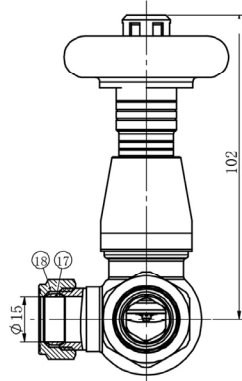

DATASHEET

Image

General Information

Product:	54.0010
Description:	Corner Traditional TRV with Lockshield 15mm
Website Link:	(Click Here)
Product Type:	Radiator Valve
Brand:	Eastbrook Company
Colour:	Chrome
Material:	Brass + Plastic
Net Weight (kg):	0.832kg
Product Range:	Radiator Valves

Product Specifications

Warranty:	2 Year(s)
Valve Types:	Corner

Drawing

Corner Traditional TRV with Lockshield 15mm Technical Drawing

54.0010 & 54.0011

18	Hex Nut
17	Olive
16	Tail
15	O Ring
14	Hex Nut
13	Fixed cap
12	Solid Sensor
11	Handwheel
10	Connector
9	Scale ring
8	Spring base
7	Tube
6	spring
5	Plug
4	Lock Nut
3	Cover
2	Cartridge
1	Corner TRV Body
No	Description

11	Hex Nut
10	Olive
9	Tail
8	Hex Nut
7	O Ring
6	O Ring
5	Washer
4	Cap
3	Cartridge
2	Stem
1	Body
No	Description

Eastbrook 
 Eastbrook Road, Gloucester GL4 3DB
 Technical Helpline : 01452 317890
 Mon - Fri / 8am - 5pm
 Email : technical@eastbrookco.com