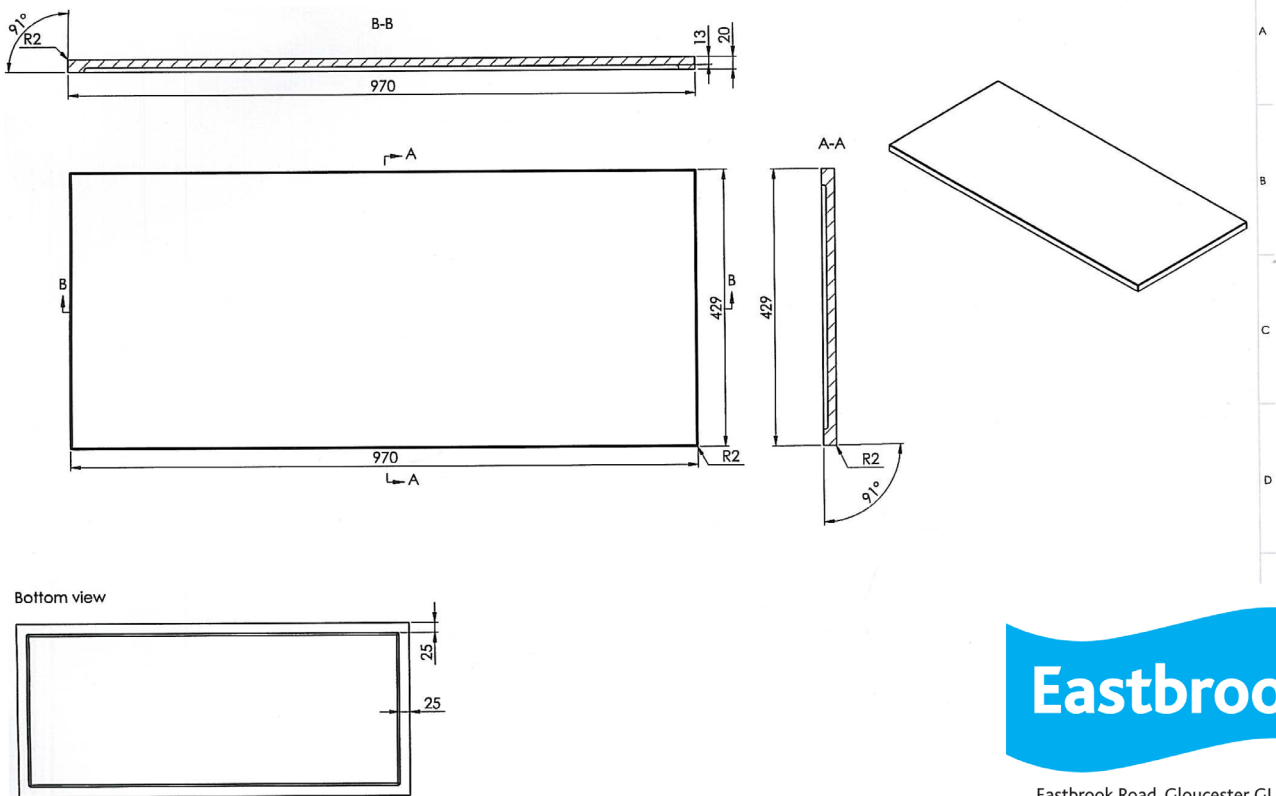

Drawing

Eastbrook Road, Gloucester GL4 3DB
Technical Helpline: 01452 317890
email: technical@eastbrookco.com