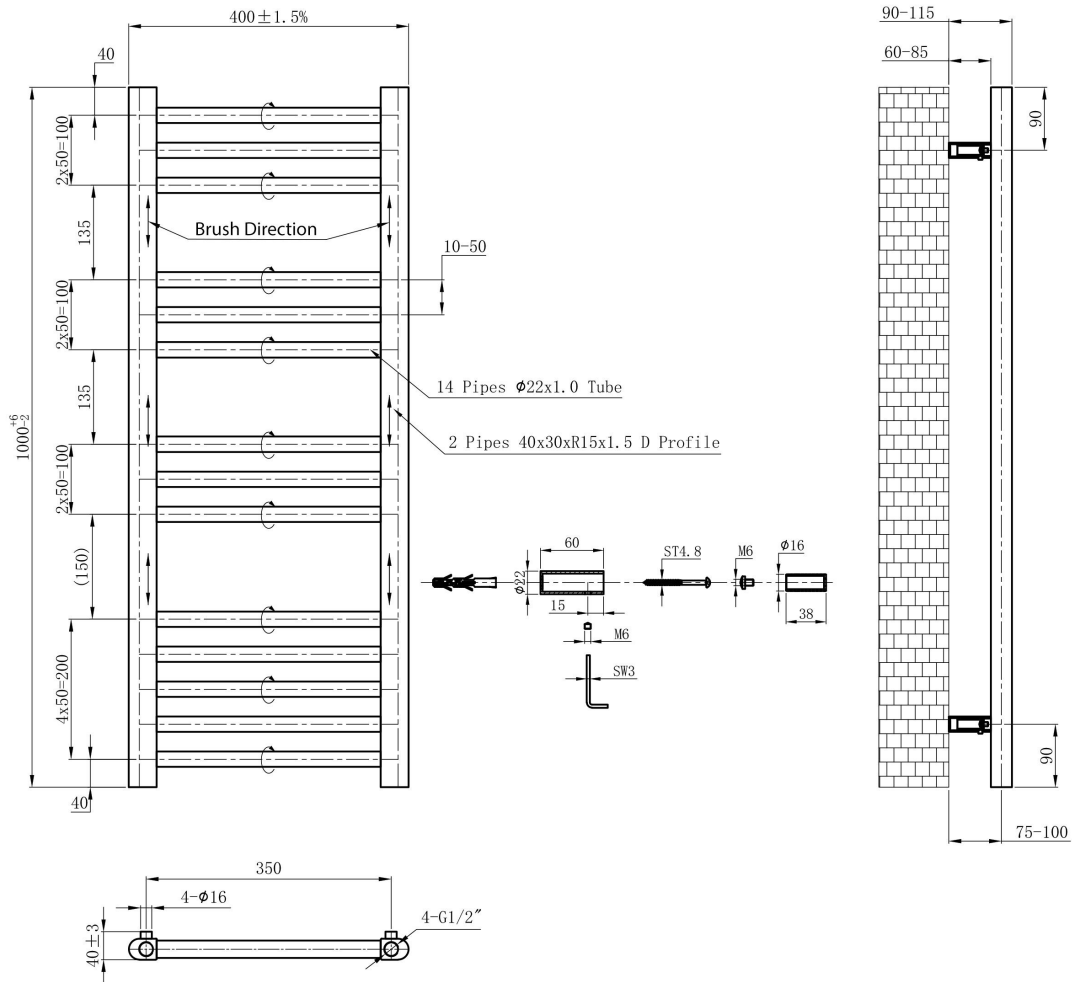

### General Information

---

Product:	41.1202
Description:	Wendover Straight Stainless Steel Multirail 1000 x 400
Brand:	Eastbrook Company
Colour:	Brushed
Product Range:	Wendover

### Product Specifications

---

**Drawing**

**Wendover Straight Stainless Steel Multirail  
 1000 x 400mm. Brushed  
 Technical Drawing**

Unit: mm

**Eastbrook**   
 Eastbrook Road, Gloucester GL4 3DB  
 Technical Helpline : 01452 317890  
 Mon - Fri / 8am - 5pm  
 Email : technical@eastbrookco.com