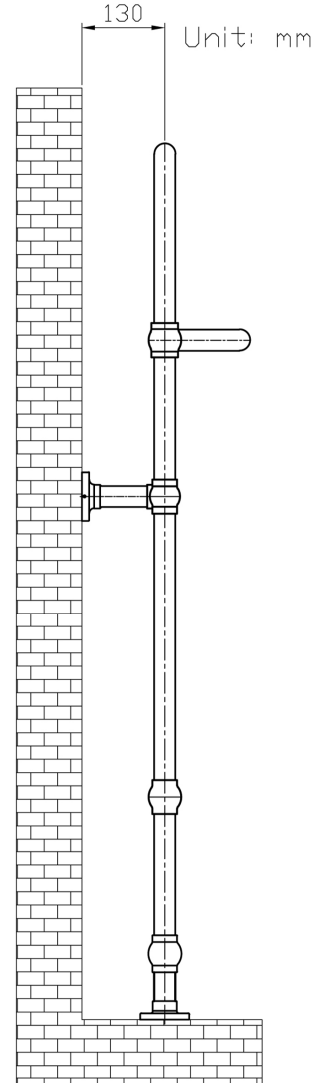

DATASHEET

Image

General Information

Product:	41.1008
Description:	Severn 1340 x 600
Website Link:	(Click Here)
Product Type:	Towel Rail
Brand:	Eastbrook Company
Colour:	Chrome
Material:	Mild Steel
Height (mm):	1340mm
Width (mm):	600mm
Net Weight (kg):	8.2kg
Product Range:	Severn

Product Specifications

Warranty:	5 Year(s)
Supplied with fixings:	Yes
Orientation:	Floor Standing
BTU $\Delta T50^{\circ}\text{C}$:	999
BTU $\Delta T60^{\circ}\text{C}$:	1278
Watts $\Delta T50^{\circ}\text{C}$:	293
Watts $\Delta T60^{\circ}\text{C}$:	375

Drawing

41.1008 Severn technical drawing

The **TRADITIONAL** Range

Tappings : 470mm.
Tappings from wall : 130mm.
Distance from wall : 260mm.

This product should be fitted by a fully qualified installer.

Eastbrook Road, Gloucester GL4 3DB
Technical Helpline : 01452 317890
Mon - Fri / 8am - 5pm
Email : technical@eastbrookco.com