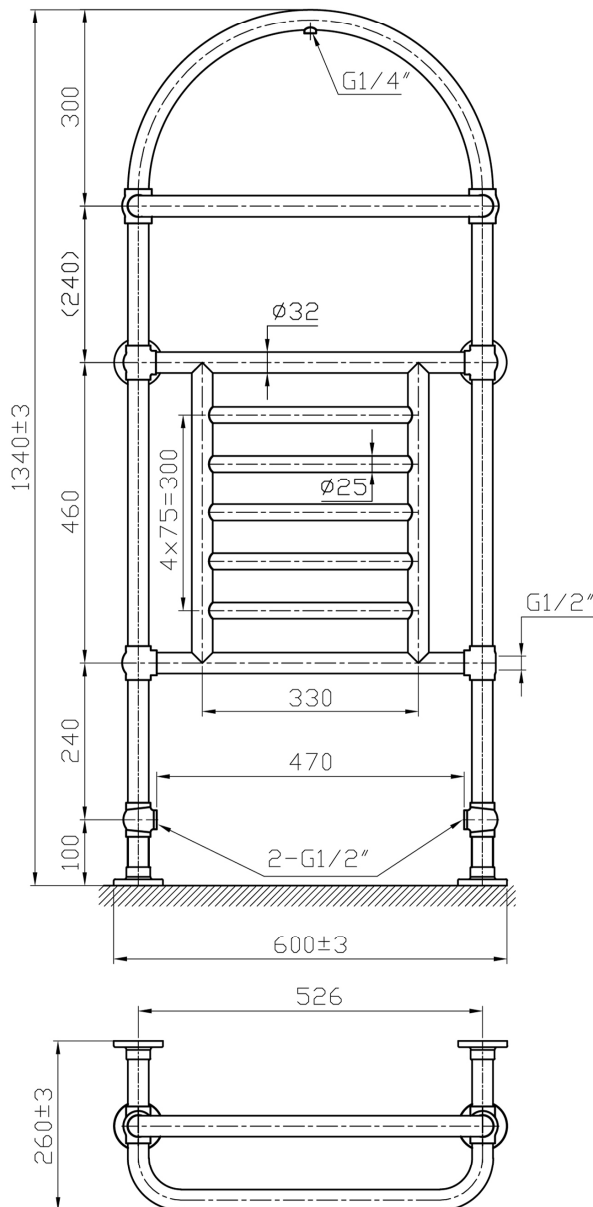

DATASHEET

Image

General Information

Product:	41.1008
Description:	Severn 1340 x 600
Website Link:	(Click Here)
Product Type:	Towel Rail
Brand:	Eastbrook Company
Colour:	Chrome
Material:	Mild Steel
Height (mm):	1340mm
Width (mm):	600mm
Net Weight (kg):	8.2kg
Product Range:	Severn

Product Specifications

Warranty:	5 Year(s)
Supplied with fixings:	Yes
Orientation:	Floor Standing
BTU $\Delta T50^{\circ}\text{C}$:	999
BTU $\Delta T60^{\circ}\text{C}$:	1278
Watts $\Delta T50^{\circ}\text{C}$:	293
Watts $\Delta T60^{\circ}\text{C}$:	375

Drawing

41.1008 Severn technical drawing

The **TRADITIONAL** Range

Tappings : 470mm.
Tappings from wall : 130mm.
Distance from wall : 260mm.

This product should be fitted by a fully qualified installer.

Eastbrook Road, Gloucester GL4 3DB
Technical Helpline : 01452 317890
Mon - Fri / 8am - 5pm
Email : technical@eastbrookco.com