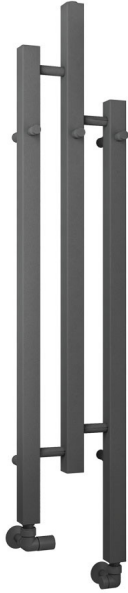

DATASHEET

Image

General Information

Product:	41.0712
Description:	Conwy 1200 x 220 Radiator
Website Link:	(Click Here)
Product Type:	Towel Rail
Brand:	Eastbrook Company
Colour:	Matt Anthracite
Material:	Mild Steel
Height (mm):	1200mm
Width (mm):	220mm
Net Weight (kg):	5.9kg
Product Range:	Conwy

Product Specifications

Warranty:	5 Year(s)
Supplied with fixings:	Yes
Orientation:	Vertical
BTU $\Delta T50^{\circ}\text{C}$:	651
BTU $\Delta T60^{\circ}\text{C}$:	833
Watts $\Delta T50^{\circ}\text{C}$:	191
Watts $\Delta T60^{\circ}\text{C}$:	244