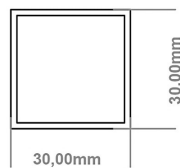

DATASHEET

Image

General Information

Product:	89:1272
Description:	Tuscan Square Towel Rail 1800 x 500
Website Link:	(Click Here)
Product Type:	Towel Rail
Brand:	Eastbrook Company
Colour:	Chrome
Material:	Mild Steel
Height (mm):	1800mm
Width (mm):	500mm
Net Weight (kg):	9.5kg
Product Range:	Tuscan Square

Drawing

Tuscan Square 1800 x 500mm. Technical Drawing

A SECTION

B SECTION

Eastbrook 
Eastbrook Road, Gloucester GL4 3DB
Technical Helpline : 01452 317890
Mon - Fri / 8am - 5pm
Email : technical@eastbrookco.com