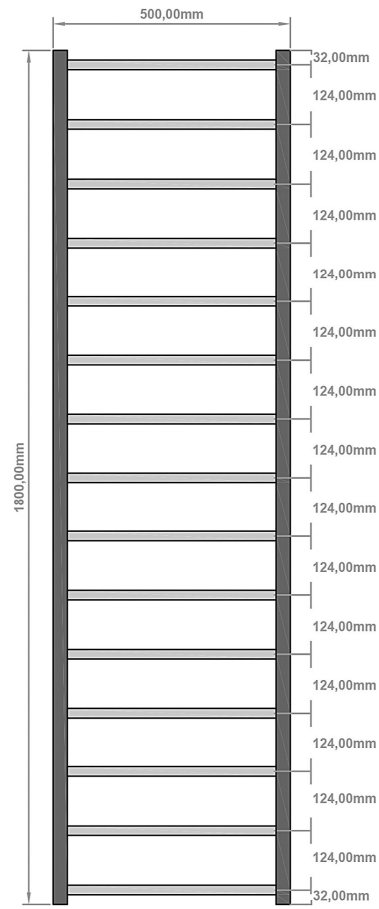

DATASHEET

Image

General Information

Product:	89:1272
Description:	Tuscan Square Towel Rail 1800 x 500
Website Link:	(Click Here)
Product Type:	Towel Rail
Brand:	Eastbrook Company
Colour:	Chrome
Material:	Mild Steel
Height (mm):	1800mm
Width (mm):	500mm
Net Weight (kg):	9.5kg
Product Range:	Tuscan Square

Product Specifications

Warranty:	5 Year(s)
Supplied with fixings:	Yes
BTU $\Delta T50^{\circ}\text{C}$:	1221
BTU $\Delta T60^{\circ}\text{C}$:	1563
Watts $\Delta T50^{\circ}\text{C}$:	358
Watts $\Delta T60^{\circ}\text{C}$:	458

Drawing

Tuscan Square 1800 x 500mm. Technical Drawing

A SECTION

B SECTION

Eastbrook 
Eastbrook Road, Gloucester GL4 3DB
Technical Helpline : 01452 317890
Mon - Fri / 8am - 5pm
Email : technical@eastbrookco.com