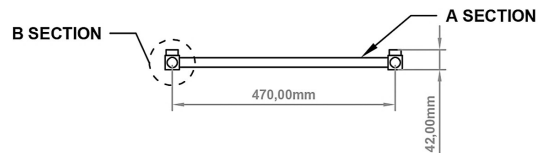

DATASHEET

Image

General Information

Product:	89:1272
Description:	Tuscan Square Towel Rail 1800 x 500
Website Link:	(Click Here)
Product Type:	Towel Rail
Brand:	Eastbrook Company
Colour:	Chrome
Material:	Mild Steel
Height (mm):	1800mm
Width (mm):	500mm
Net Weight (kg):	9.5kg
Product Range:	Tuscan Square

Drawing

Tuscan Square 1800 x 500mm. Technical Drawing

A SECTION

B SECTION

Eastbrook 
Eastbrook Road, Gloucester GL4 3DB
Technical Helpline : 01452 317890
Mon - Fri / 8am - 5pm
Email : technical@eastbrookco.com