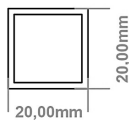

DATASHEET

Image

General Information

Product:	89:1272
Description:	Tuscan Square Towel Rail 1800 x 500
Website Link:	(Click Here)
Product Type:	Towel Rail
Brand:	Eastbrook Company
Colour:	Chrome
Material:	Mild Steel
Height (mm):	1800mm
Width (mm):	500mm
Net Weight (kg):	9.5kg
Product Range:	Tuscan Square

Drawing

Tuscan Square 1800 x 500mm. Technical Drawing

A SECTION

B SECTION

Eastbrook 
Eastbrook Road, Gloucester GL4 3DB
Technical Helpline : 01452 317890
Mon - Fri / 8am - 5pm
Email : technical@eastbrookco.com