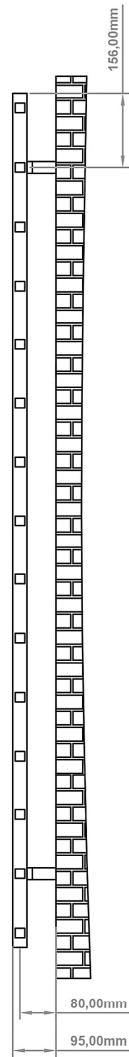

DATASHEET

Image

General Information

Product:	89:1272
Description:	Tuscan Square Towel Rail 1800 x 500
Website Link:	(Click Here)
Product Type:	Towel Rail
Brand:	Eastbrook Company
Colour:	Chrome
Material:	Mild Steel
Height (mm):	1800mm
Width (mm):	500mm
Net Weight (kg):	9.5kg
Product Range:	Tuscan Square

Product Specifications

Warranty:	5 Year(s)
Supplied with fixings:	Yes
BTU $\Delta T50^{\circ}\text{C}$:	1221
BTU $\Delta T60^{\circ}\text{C}$:	1563
Watts $\Delta T50^{\circ}\text{C}$:	358
Watts $\Delta T60^{\circ}\text{C}$:	458

Drawing

Tuscan Square 1800 x 500mm. Technical Drawing

A SECTION

B SECTION

Eastbrook 
Eastbrook Road, Gloucester GL4 3DB
Technical Helpline : 01452 317890
Mon - Fri / 8am - 5pm
Email : technical@eastbrookco.com