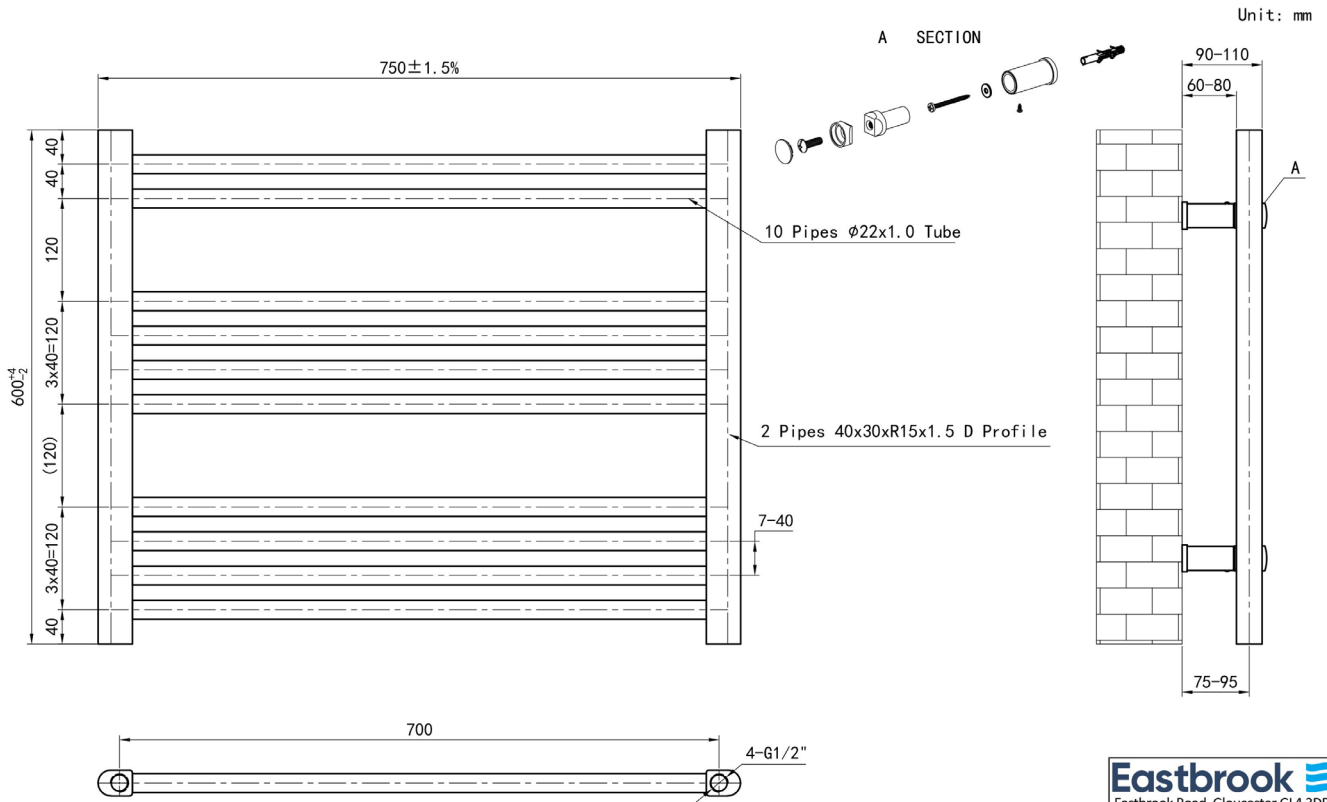

DATASHEET

Image

General Information

Product:	41.0061
Description:	Wendover Straight Multirail 600 x 750
Website Link:	(Click Here)
Product Type:	Towel Rail
Brand:	Eastbrook Company
Colour:	Gloss White
Material:	Mild Steel
Height (mm):	600mm
Width (mm):	750mm
Net Weight (kg):	5.7kg
Product Range:	Wendover

Drawing

Wendover Straight 600 x 750mm. Technical Drawing

Eastbrook 
Eastbrook Road, Gloucester GL4 3DB
Technical Helpline : 01452 317890
Mon - Fri / 8am - 5pm
Email : technical@eastbrookco.com