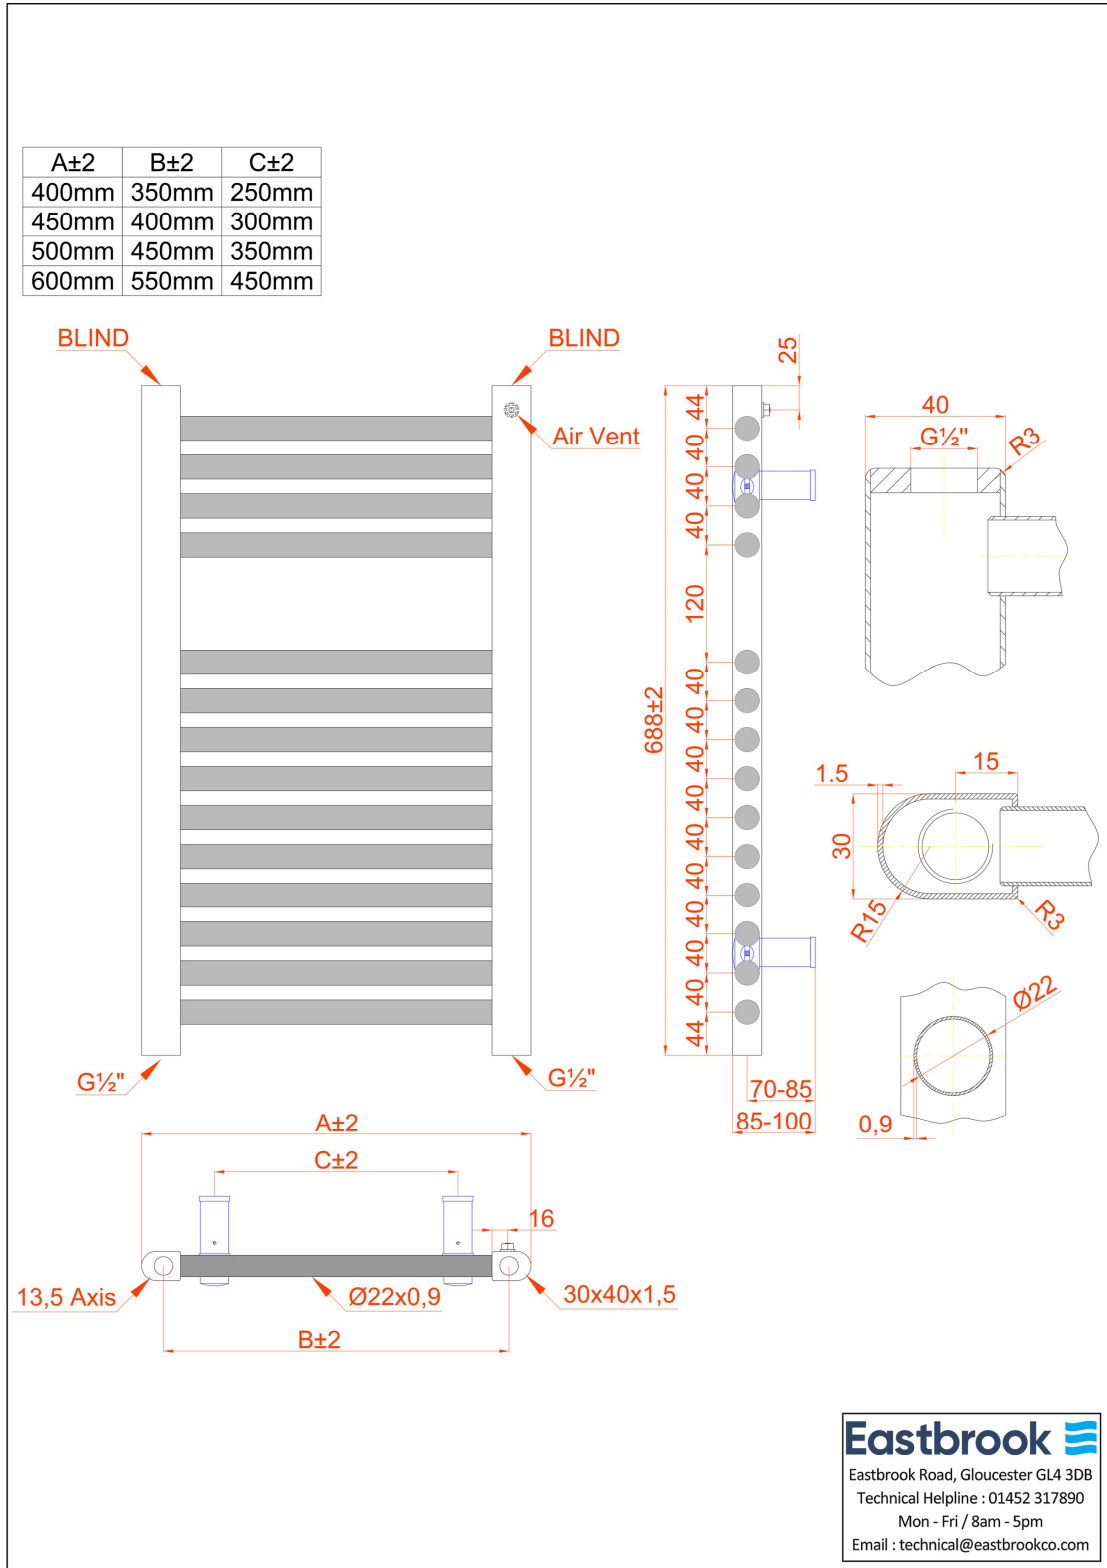

DATASHEET

Image

General Information

Product:	61.0095
Description:	Biava Multirail HV Straight 688 x 450mm
Website Link:	(Click Here)
Product Type:	Towel Rail
Brand:	Eastbrook Company
Colour:	Matt Anthracite
Material:	Mild Steel
Height (mm):	688mm
Width (mm):	450mm
Net Weight (kg):	4.32kg
Product Range:	Biava Multirail HV

Product Specifications

Warranty:	5 Year(s)
Supplied with fixings:	Yes
BTU $\Delta T50^{\circ}\text{C}$:	962
BTU $\Delta T60^{\circ}\text{C}$:	1214
Watts $\Delta T50^{\circ}\text{C}$:	282
Watts $\Delta T60^{\circ}\text{C}$:	356

Drawing

Eastbrook
Eastbrook Road, Gloucester GL4 3DB
Technical Helpline : 01452 317890
Mon - Fri / 8am - 5pm
Email : technical@eastbrookco.com