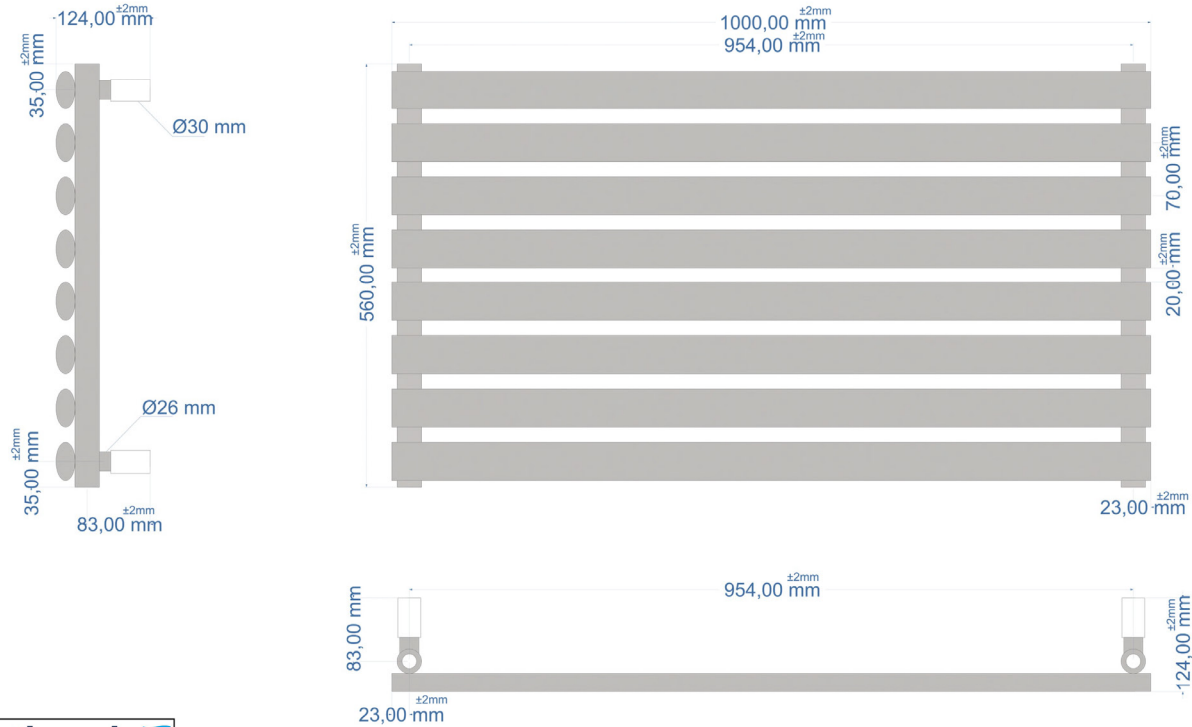

DATASHEET

Image

General Information

Product:	89.0027
Description:	Tunstall 560 x 1000 Towel Rail
Website Link:	(Click Here)
Product Type:	Towel Rail
Brand:	Eastbrook Company
Colour:	Matt Black
Material:	Mild Steel
Height (mm):	560mm
Width (mm):	1000mm
Net Weight (kg):	10.6kg
Product Range:	Tunstall

Product Specifications

Warranty:	5 Year(s)
Supplied with fixings:	Yes
BTU $\Delta T50^{\circ}\text{C}$:	1840
BTU $\Delta T60^{\circ}\text{C}$:	2355
Watts $\Delta T50^{\circ}\text{C}$:	539
Watts $\Delta T60^{\circ}\text{C}$:	690

Drawing

Tunstall Towel Rail 560 x 1000mm. Technical Drawing

Eastbrook 
Eastbrook Road, Gloucester GL4 3DB
Technical Helpline : 01452 317890
Mon - Fri / 8am - 5pm
Email : technical@eastbrookco.com