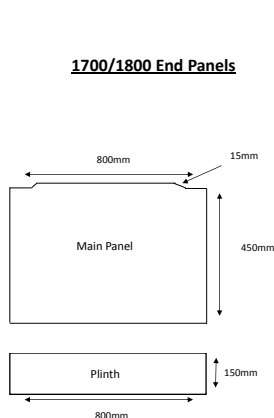

DATASHEET

Image

General Information

Product:	34.3103
Description:	Diamante 800 End Panel
Product Type:	Bath Panel
Brand:	Eastbrook Company
Colour:	Matt White
Material:	Ply & MDF
Height (mm):	450mm
Width (mm):	15mm
Length (mm):	800mm
Net Weight (kg) (kg):	12kg
Product Range:	Diamante

Product Specifications

Warranty:	1 Year(s)
Shape:	Straight

Drawing