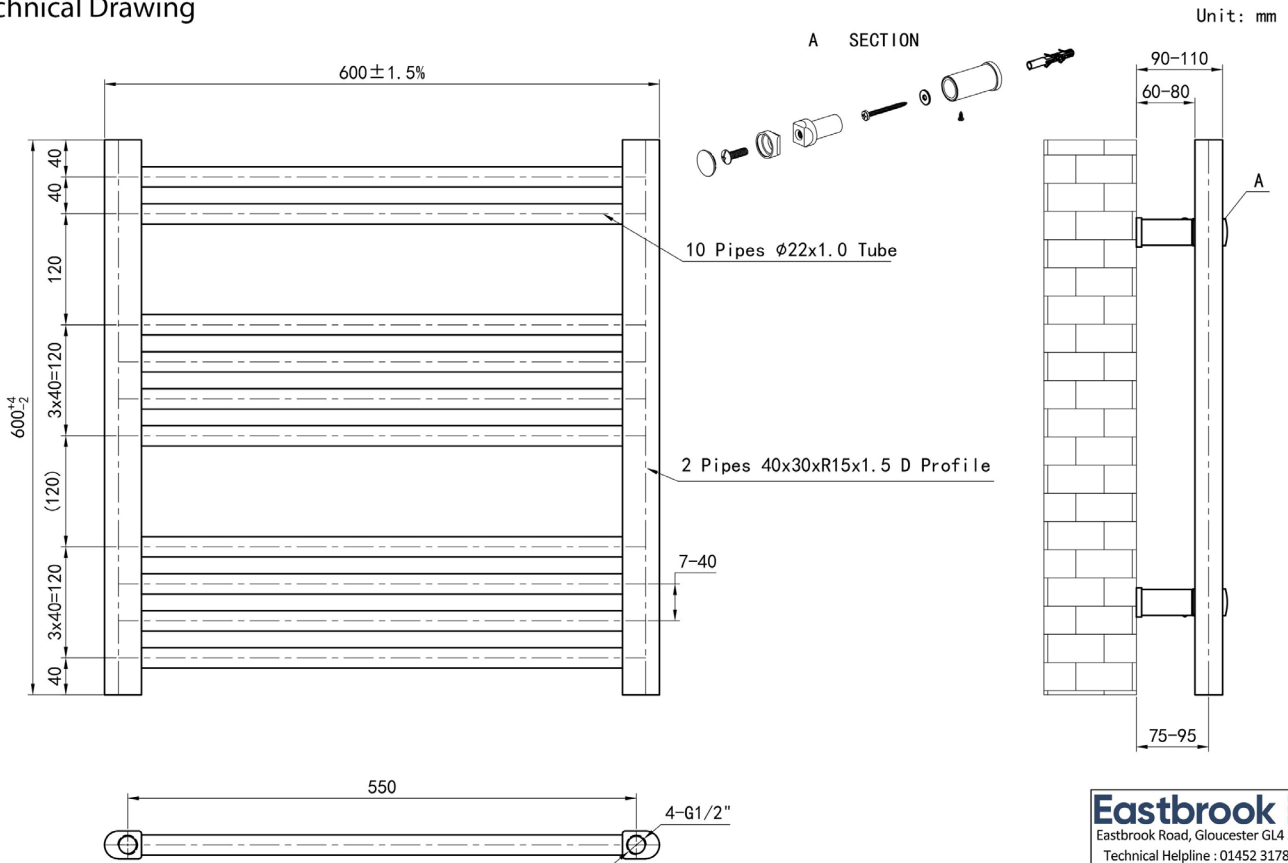

DATASHEET

Image

General Information

Product:	41.0084
Description:	Wendover Straight Multirail 600 x 600
Website Link:	(Click Here)
Product Type:	Towel Rail
Brand:	Eastbrook Company
Colour:	Chrome
Material:	Mild Steel
Height (mm):	600mm
Width (mm):	600mm
Net Weight (kg):	5.2kg
Product Range:	Wendover

Product Specifications

Warranty:	5 Year(s)
Supplied with fixings:	Yes
BTU $\Delta T50^{\circ}C$:	727
BTU $\Delta T60^{\circ}C$:	921
Watts $\Delta T50^{\circ}C$:	213
Watts $\Delta T60^{\circ}C$:	270
Number of Horizontal Bars:	10

Drawing

Wendover Straight 600 x 600mm. Technical Drawing

Eastbrook 
Eastbrook Road, Gloucester GL4 3DB
Technical Helpline : 01452 317890
Mon - Fri / 8am - 5pm
Email : technical@eastbrookco.com