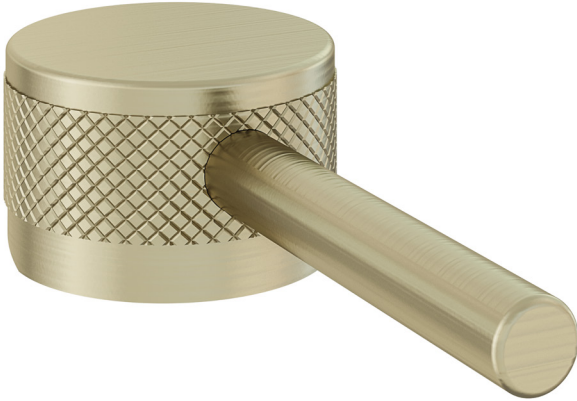

DATASHEET

Image

General Information

Product:	98.2019
Description:	Meriden Half knurling brass single handle with round lever for Basin Mono Mixer Tap
Website Link:	(Click Here)
Product Type:	Tap Handle
Brand:	Eastbrook Company
Colour:	Brushed Brass
Material:	Brass
Height (mm):	26.2mm
Width (mm):	42mm
Length (mm):	106mm
Net Weight (kg) (kg):	0.1kg
Product Range:	Meriden

Product Specifications

Warranty:	2 Year(s)
Finish:	Brushed

Drawing