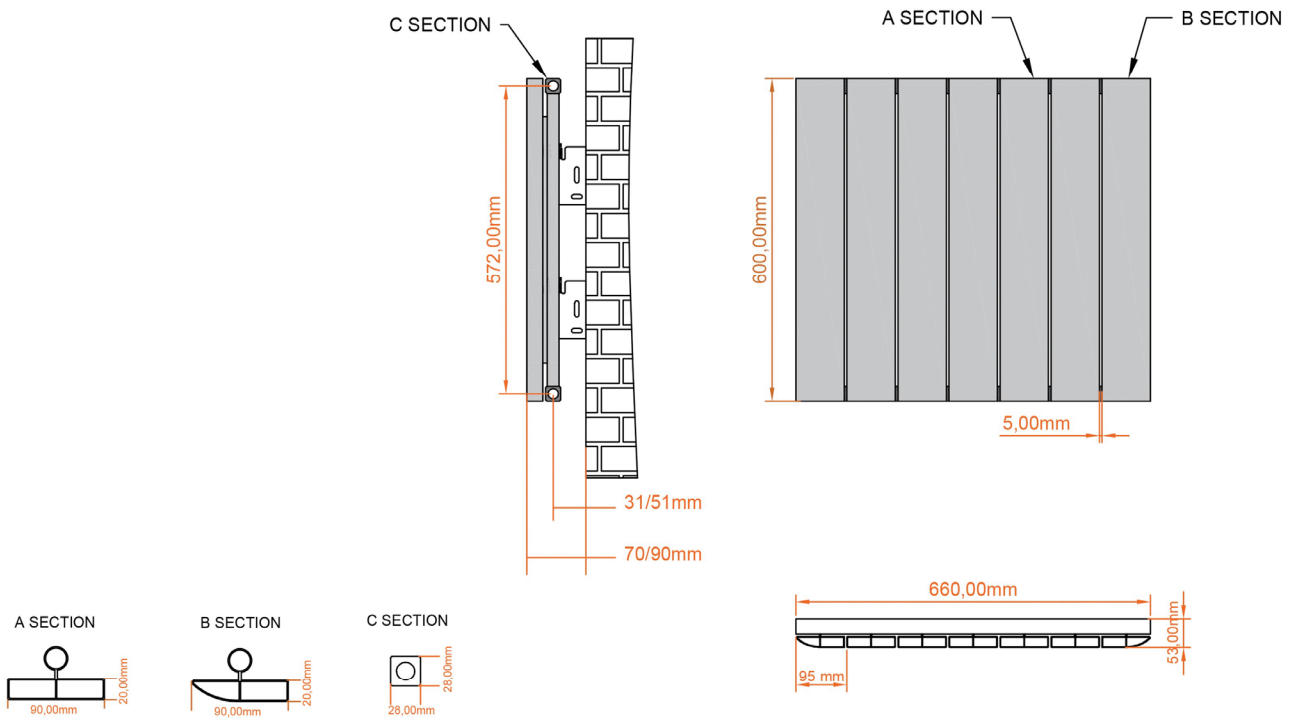

DATASHEET

Image

General Information

Product:	89:1612
Description:	Withington 600 x 660 Aluminium Radiator
Website Link:	(Click Here)
Product Type:	Radiator
Brand:	Eastbrook Company
Colour:	Matt Cobalt Blue
Material:	Aluminium
Height (mm):	600mm
Width (mm):	660mm
Net Weight (kg):	6.19kg
Product Range:	Withington

Product Specifications

Warranty:	5 Year(s)
Supplied with fixings:	Yes
Orientation:	Horizontal
BTU $\Delta T50^{\circ}\text{C}$:	1869
BTU $\Delta T60^{\circ}\text{C}$:	2353
Watts $\Delta T50^{\circ}\text{C}$:	548
Watts $\Delta T60^{\circ}\text{C}$:	690

Drawing

Withington Horizontal Aluminium Radiator 600 x 660mm. Technical Drawing

scale: 1/5

Eastbrook 
Eastbrook Road, Gloucester GL4 3DB
Technical Helpline : 01452 317890
Mon - Fri / 8am - 5pm
Email : technical@eastbrookco.com