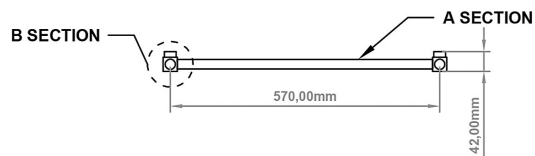

Drawing

Tuscan Square 1800 x 600mm. Technical Drawing

A SECTION

B SECTION

Eastbrook
Eastbrook Road, Gloucester GL4 3DB
Technical Helpline : 01452 317890
Mon - Fri / 8am - 5pm
Email : technical@eastbrookco.com