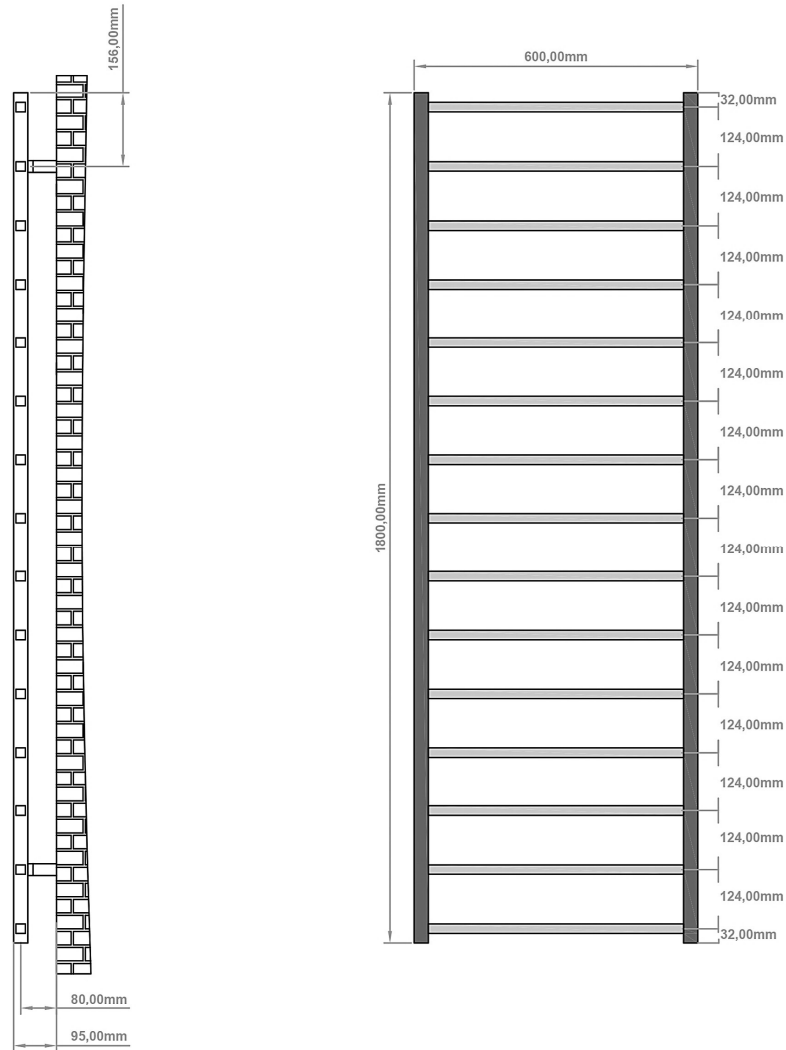

### General Information

|                  |                                     |
|------------------|-------------------------------------|
| Product:         | 89:1255                             |
| Description:     | Tuscan Square Towel Rail 1800 x 600 |
| Website Link:    | <a href="#">(Click Here)</a>        |
| Product Type:    | Towel Rail                          |
| Brand:           | Eastbrook Company                   |
| Colour:          | Matt Grey                           |
| Material:        | Mild Steel                          |
| Height (mm):     | 1800mm                              |
| Width (mm):      | 600mm                               |
| Net Weight (kg): | 10.63kg                             |
| Product Range:   | Tuscan Square                       |

## Drawing

### Tuscan Square 1800 x 600mm. Technical Drawing

A SECTION

B SECTION

**Eastbrook**   
Eastbrook Road, Gloucester GL4 3DB  
Technical Helpline : 01452 317890  
Mon - Fri / 8am - 5pm  
Email : technical@eastbrookco.com