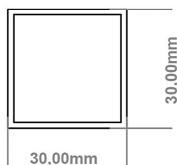

Eastbrook
Eastbrook Road, Gloucester GL4 3DB
Technical Helpline : 01452 317890
Mon - Fri / 8am - 5pm
Email : technical@eastbrookco.com