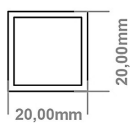

Eastbrook
Eastbrook Road, Gloucester GL4 3DB
Technical Helpline : 01452 317890
Mon - Fri / 8am - 5pm
Email : technical@eastbrookco.com