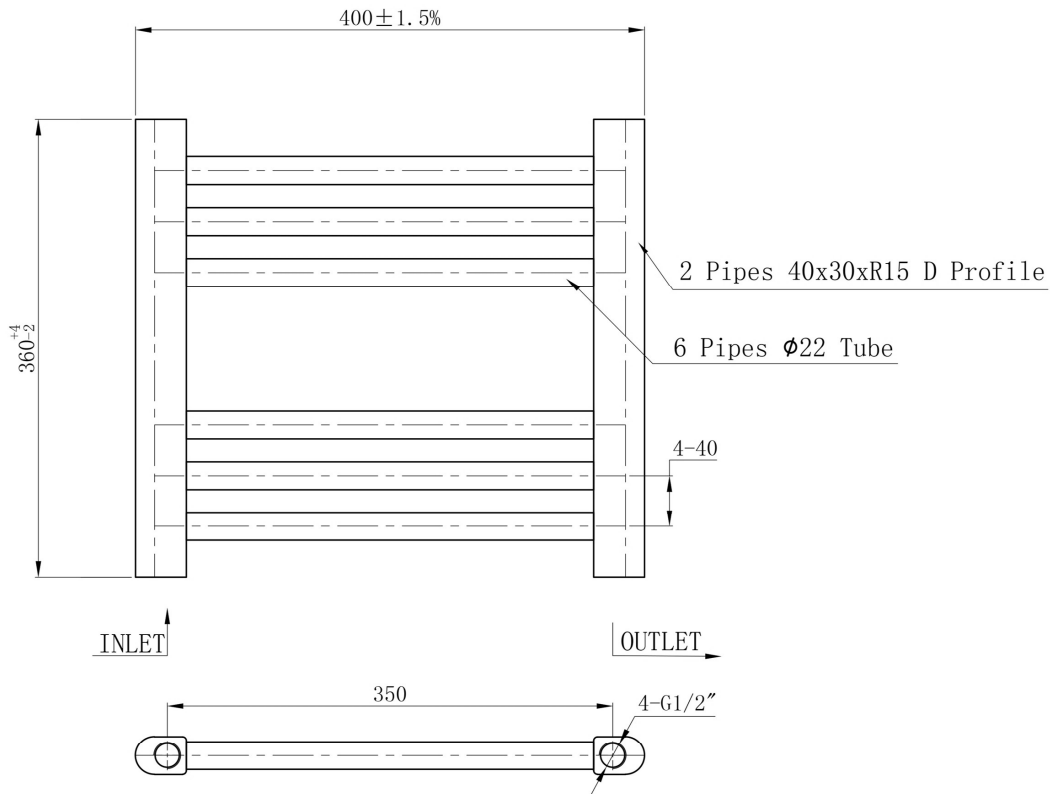

DATASHEET

Image

General Information

Product:	41.0278
Description:	Straight Biava Multirail 360 x 400
Website Link:	(Click Here)
Product Type:	Towel Rail
Brand:	Eastbrook Company
Colour:	Gloss White
Material:	Mild Steel
Height (mm):	360mm
Width (mm):	400mm
Net Weight (kg):	2.5kg
Product Range:	Biava Multirail

Drawing

Biava Multirail Straight 360 x 400mm. Technical Drawing

Unit: mm

Eastbrook 
Eastbrook Road, Gloucester GL4 3DB
Technical Helpline : 01452 317890
Mon - Fri / 8am - 5pm
Email : technical@eastbrookco.com