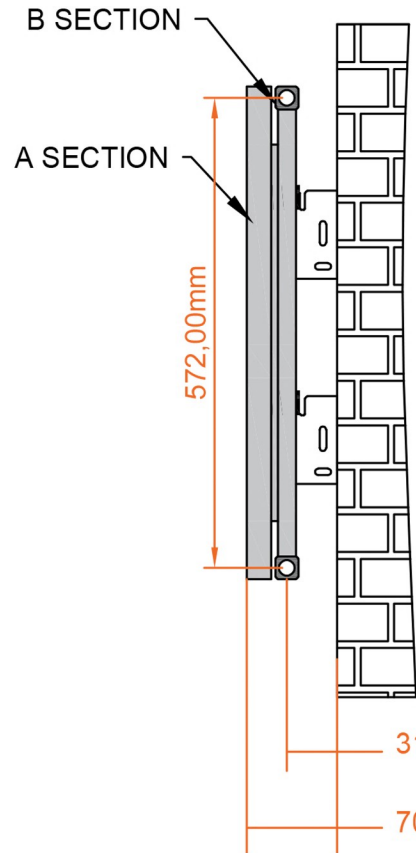

Charlton Horizontal Aluminium Radiator 600 x 1040mm.

Technical Drawing

A SECTION

B SECTION

scale: 1/5

Eastbrook 

Eastbrook Road, Gloucester GL4 3DB
Technical Helpline : 01452 317890
Mon - Fri / 8am - 5pm
Email : technical@eastbrookco.com