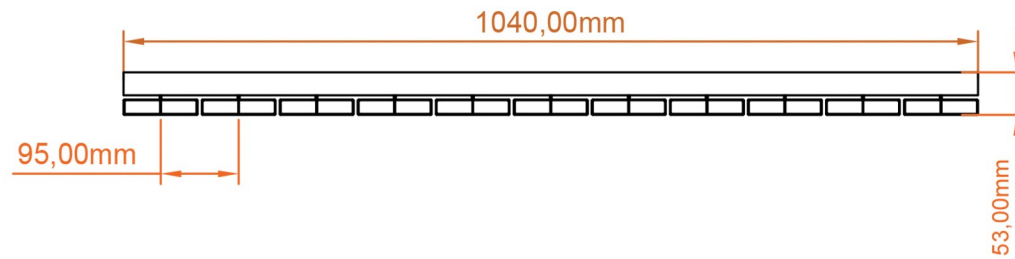

Charlton Horizontal Aluminium Radiator 600 x 1040mm.

Technical Drawing

A SECTION

B SECTION

scale: 1/5

Eastbrook 

Eastbrook Road, Gloucester GL4 3DB
Technical Helpline : 01452 317890
Mon - Fri / 8am - 5pm
Email : technical@eastbrookco.com