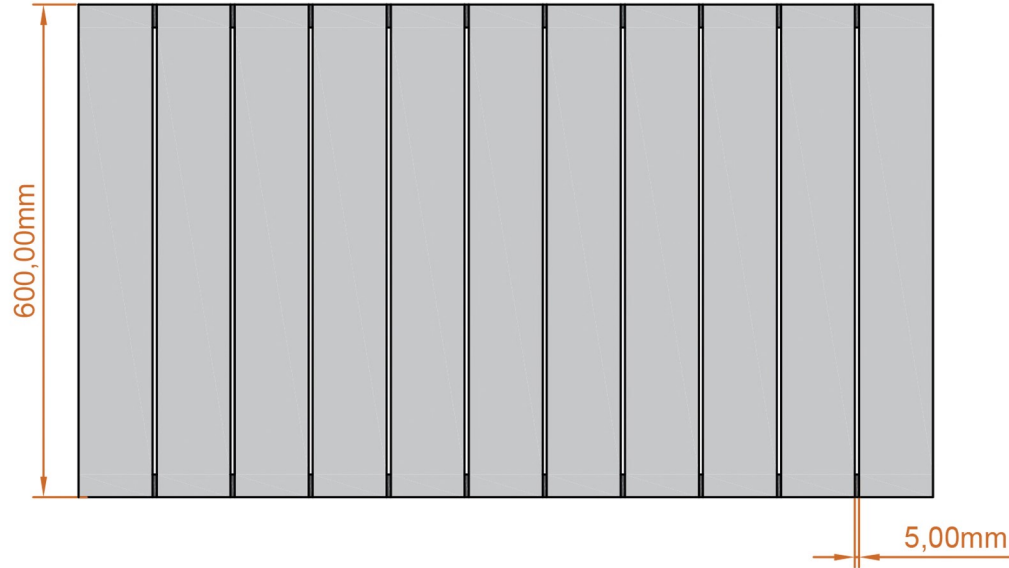

Charlton Horizontal Aluminium Radiator 600 x 1040mm.

Technical Drawing

A SECTION

B SECTION

scale: 1/5

Eastbrook 

Eastbrook Road, Gloucester GL4 3DB
Technical Helpline : 01452 317890
Mon - Fri / 8am - 5pm
Email : technical@eastbrookco.com