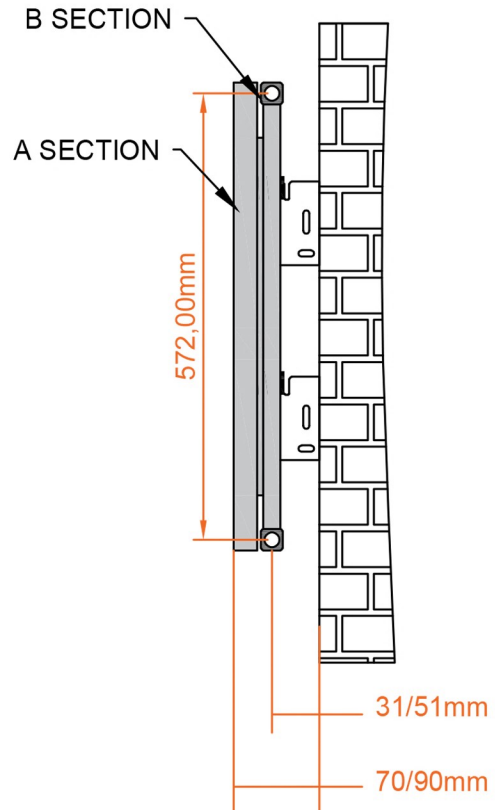

Charlton Horizontal Aluminium Radiator 600 x 850mm.

Technical Drawing

A SECTION

B SECTION

scale: 1/5

Eastbrook 

Eastbrook Road, Gloucester GL4 3DB
Technical Helpline : 01452 317890
Mon - Fri / 8am - 5pm
Email : technical@eastbrookco.com