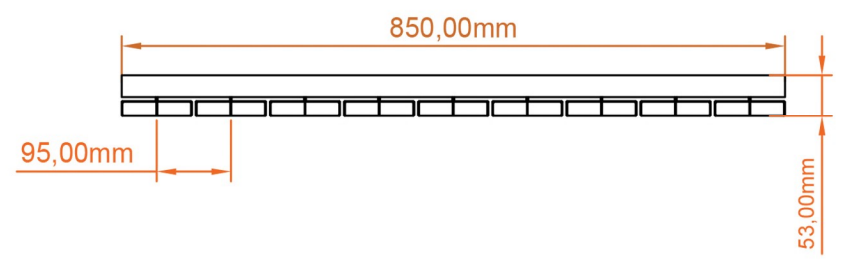

Charlton Horizontal Aluminium Radiator 600 x 850mm.

Technical Drawing

A SECTION

B SECTION

scale: 1/5

Eastbrook 

Eastbrook Road, Gloucester GL4 3DB
Technical Helpline : 01452 317890
Mon - Fri / 8am - 5pm
Email : technical@eastbrookco.com