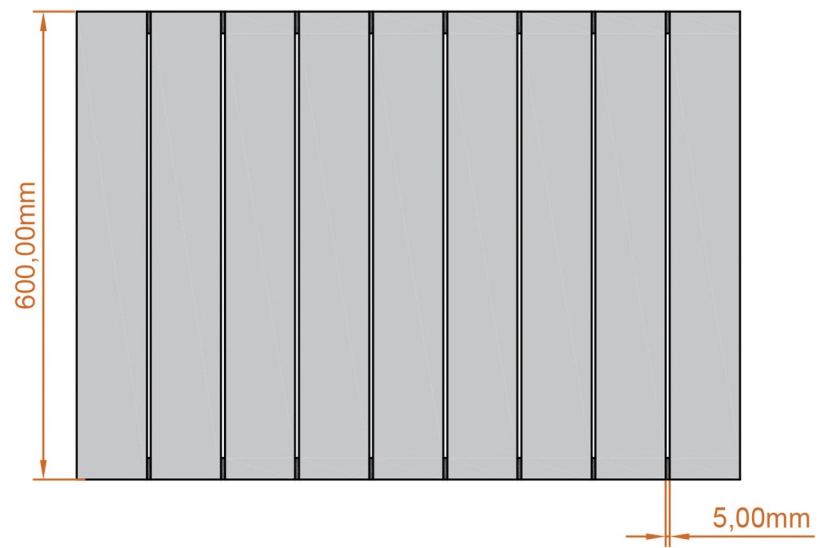

Charlton Horizontal Aluminium Radiator 600 x 850mm.

Technical Drawing

A SECTION

B SECTION

scale: 1/5

Eastbrook 

Eastbrook Road, Gloucester GL4 3DB
Technical Helpline : 01452 317890
Mon - Fri / 8am - 5pm
Email : technical@eastbrookco.com