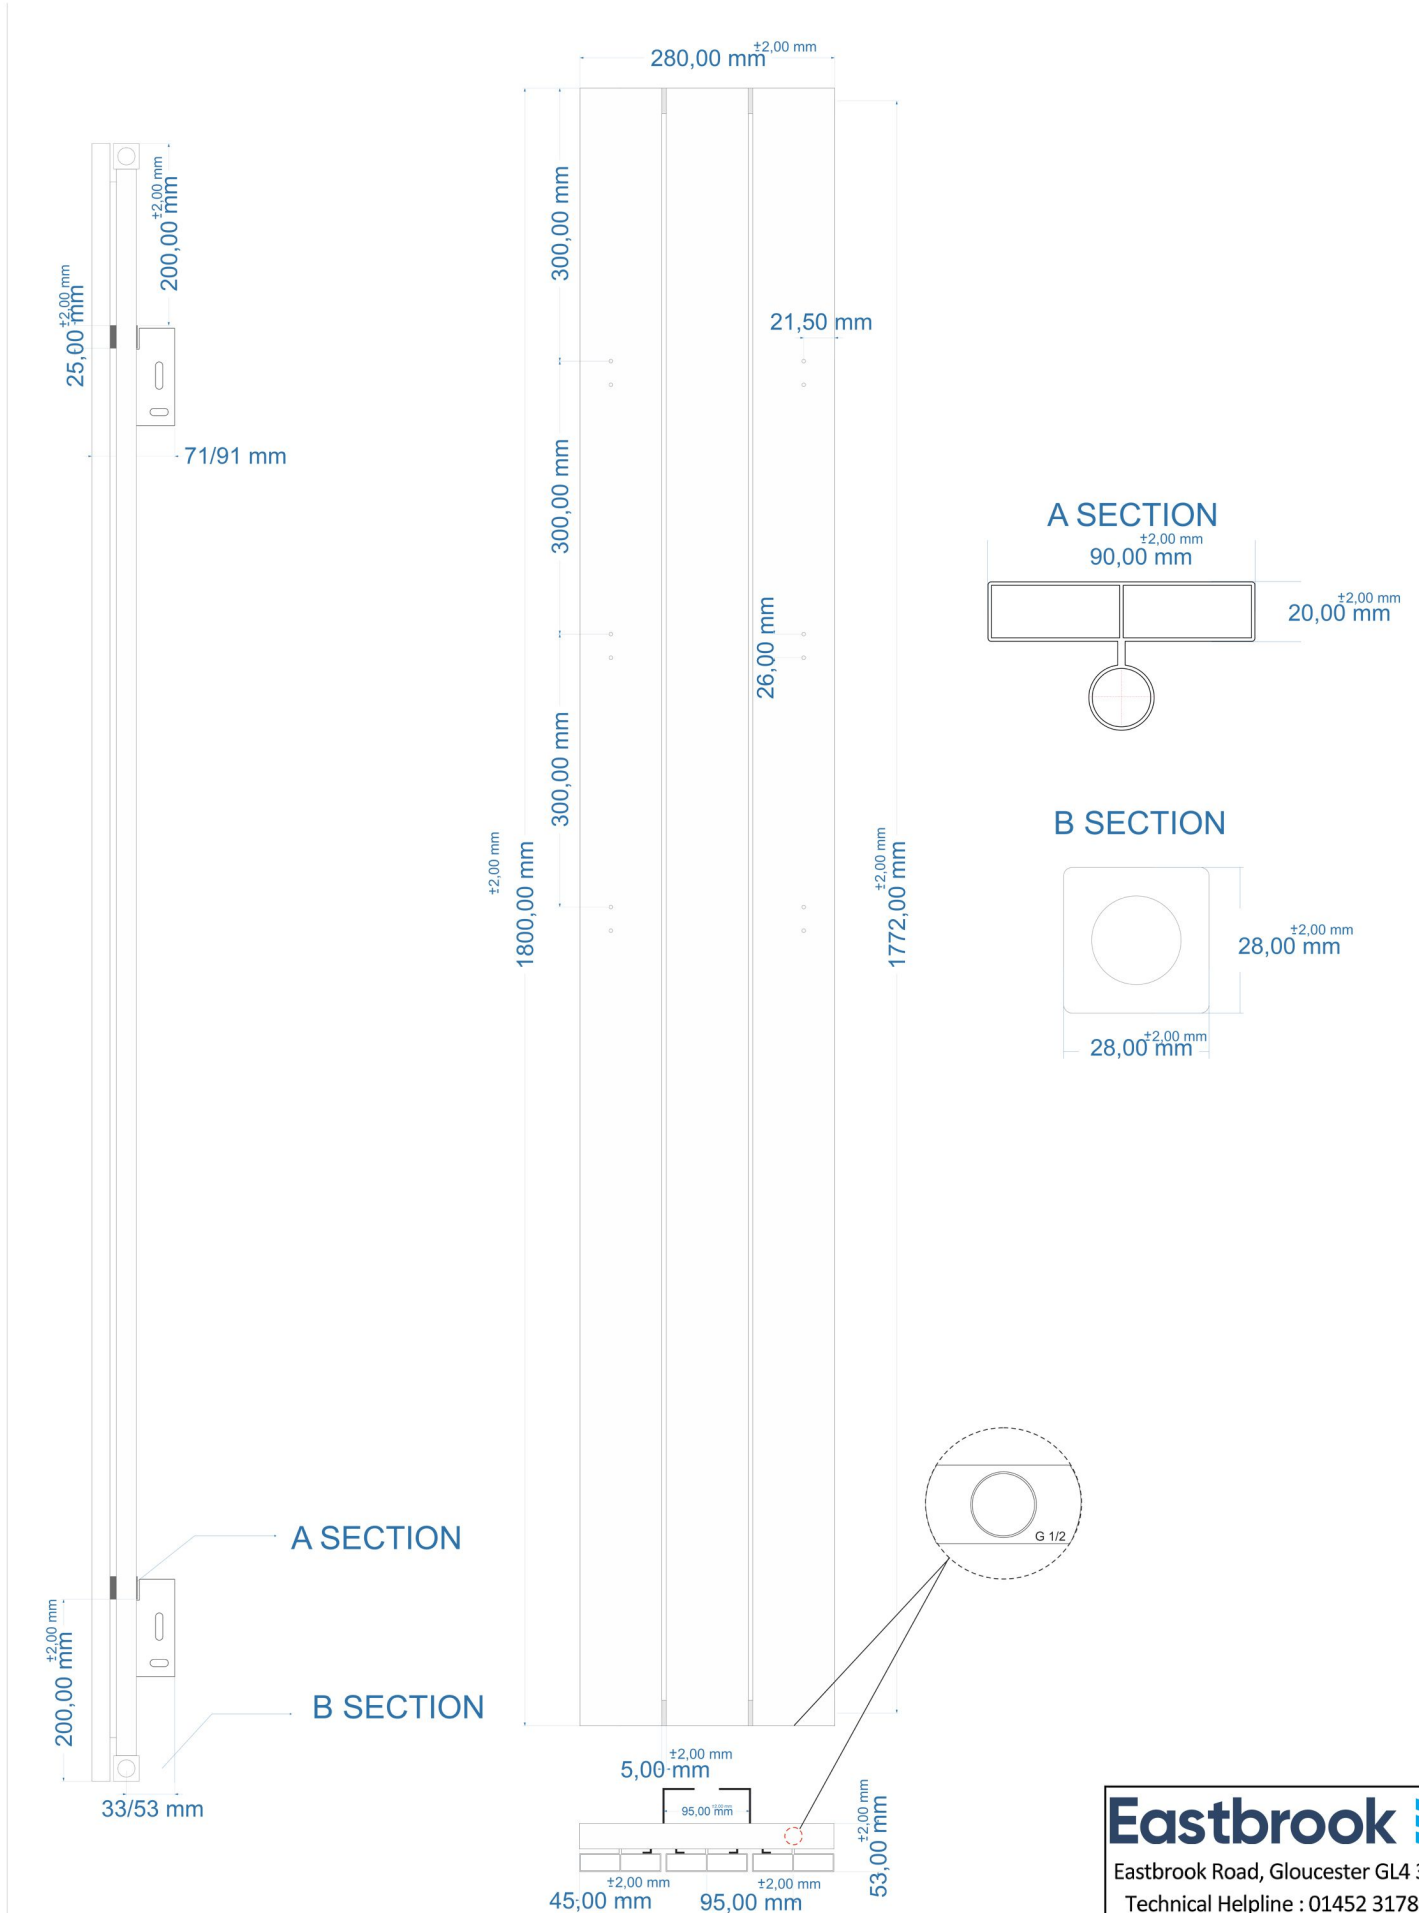

Charlton Vertical Aluminium Radiator 1800 x 280mm.

Technical Drawing

Eastbrook 
Eastbrook Road, Gloucester GL4 3DB
Technical Helpline : 01452 317890
Mon - Fri / 8am - 5pm
Email : technical@eastbrookco.com