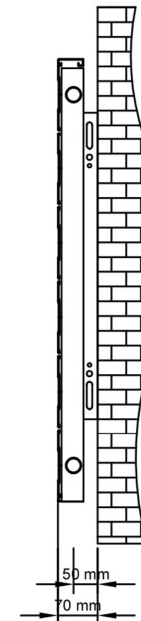

Berkeley Horizontal Aluminium Radiator 603 x 1400mm.

Technical Drawing

Eastbrook 
Eastbrook Road, Gloucester GL4 3DB
Technical Helpline : 01452 317890
Mon - Fri / 8am - 5pm
Email : technical@eastbrookco.com