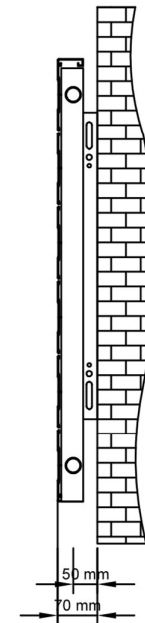

Berkeley Horizontal Aluminium Radiator 603 x 1600mm.

Technical Drawing

Eastbrook 
Eastbrook Road, Gloucester GL4 3DB
Technical Helpline : 01452 317890
Mon - Fri / 8am - 5pm
Email : technical@eastbrookco.com