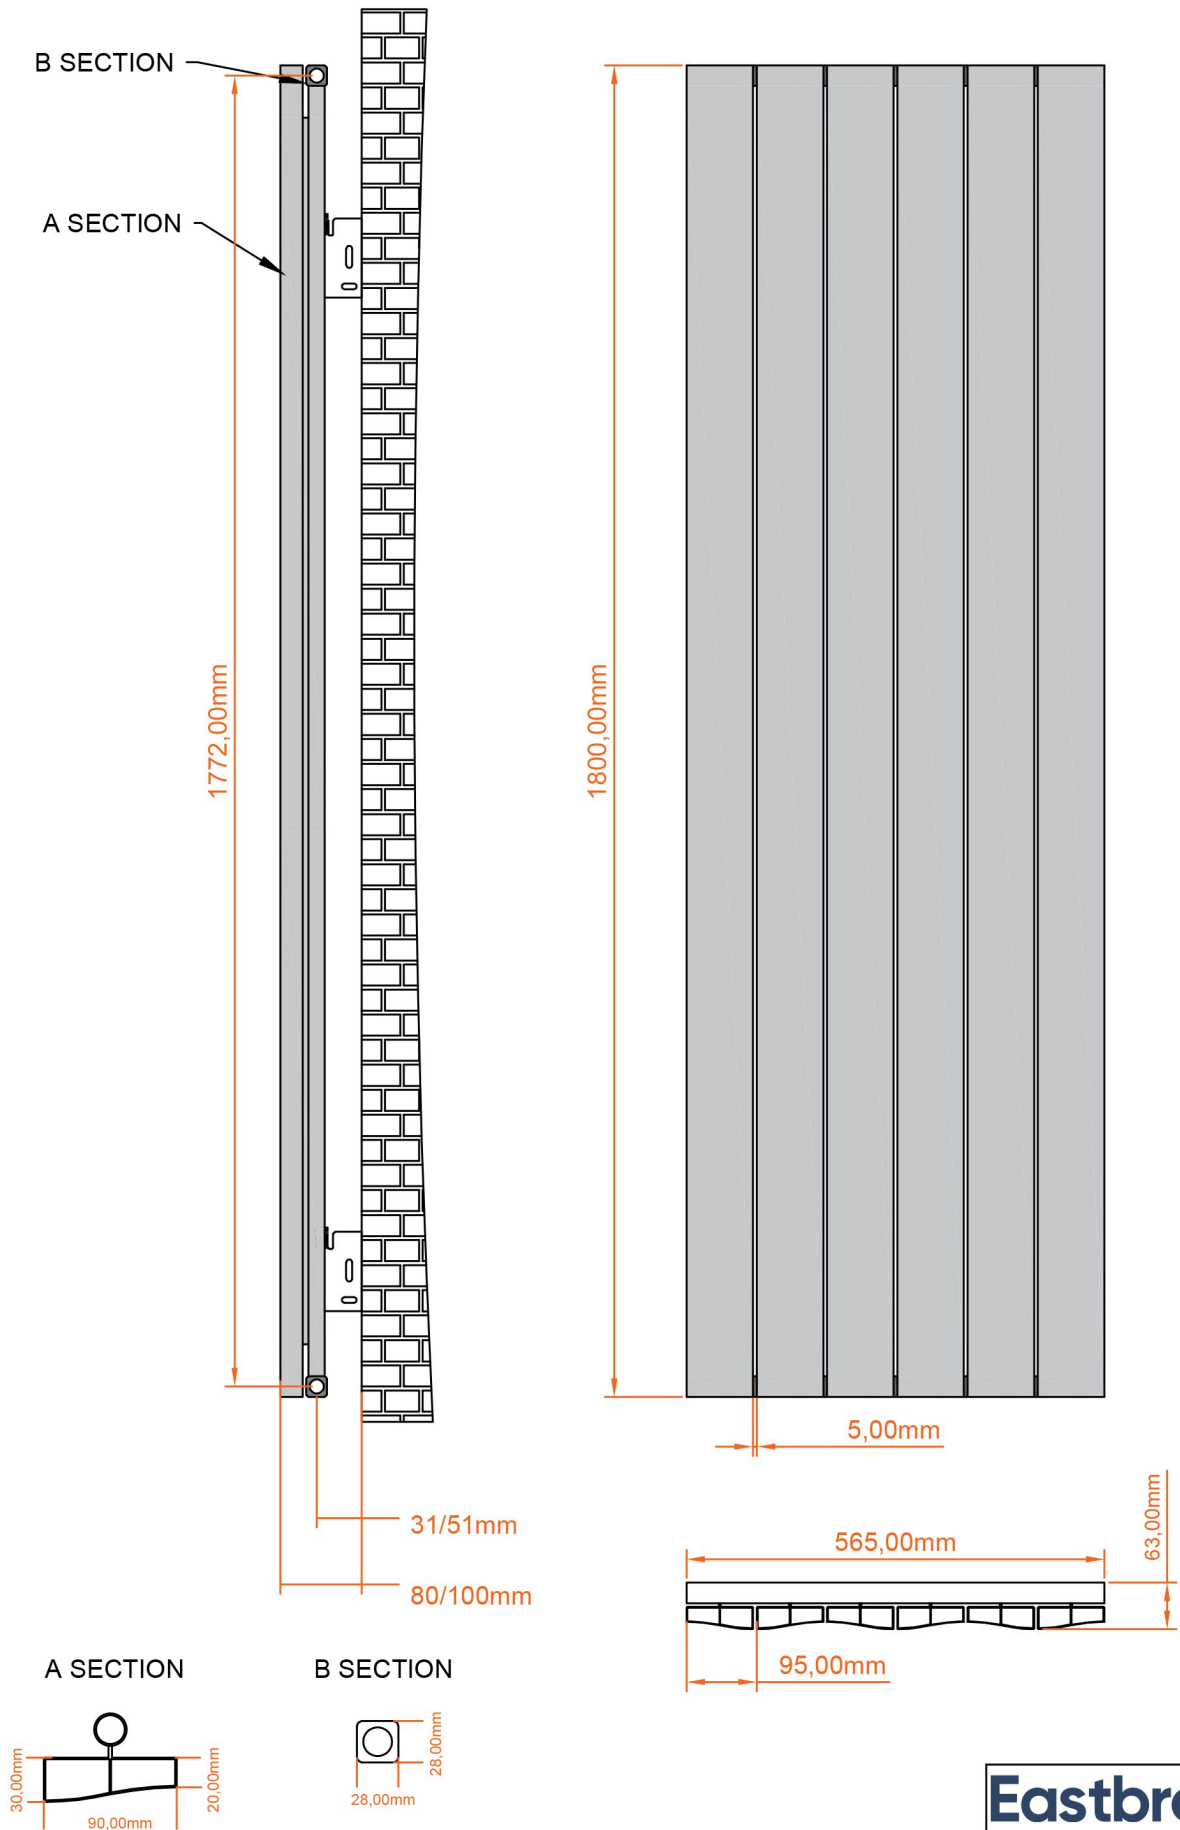

# Fairford Vertical 1800 x 565mm. Technical Drawing

SCALE: 1/5