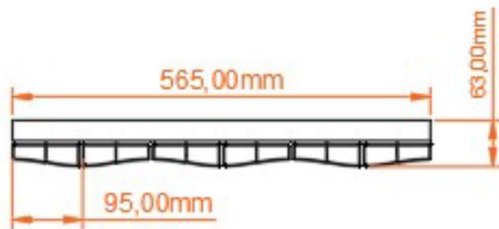

Fairford Vertical 1200 x 565mm. Technical Drawing

B SECTION

scale: 1/5

Eastbrook 

Eastbrook Road, Gloucester GL4 3DB

Technical Helpline : 01452 317890

Mon - Fri / 8am - 5pm

Email : technical@eastbrookco.com