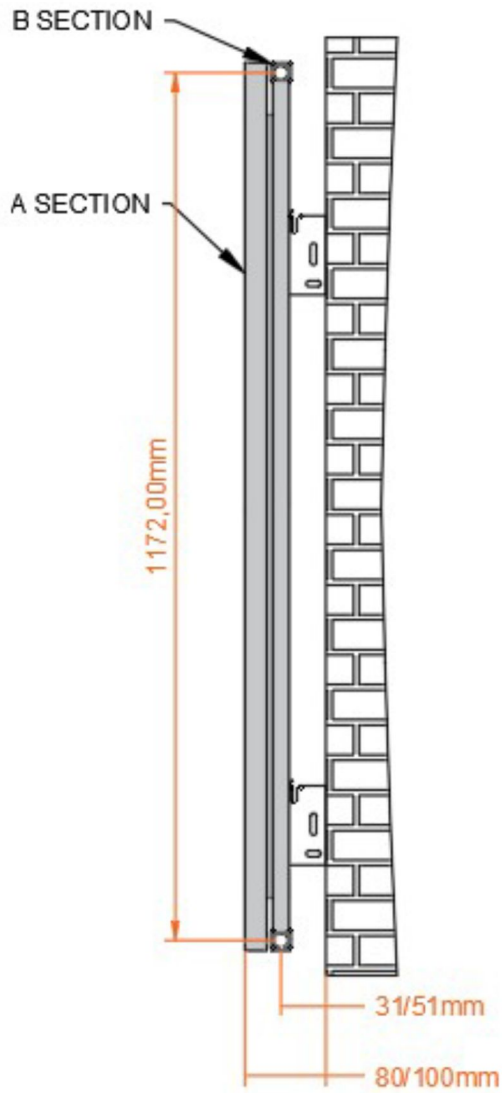

Fairford Vertical 1200 x 565mm. Technical Drawing

B SECTION

scale: 1/5

Eastbrook 

Eastbrook Road, Gloucester GL4 3DB

Technical Helpline : 01452 317890

Mon - Fri / 8am - 5pm

Email : technical@eastbrookco.com