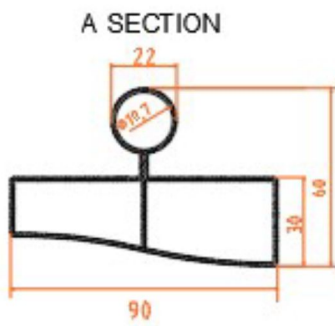

Fairford Vertical 1200 x 565mm. Technical Drawing

B SECTION

scale: 1/5

Eastbrook 

Eastbrook Road, Gloucester GL4 3DB

Technical Helpline : 01452 317890

Mon - Fri / 8am - 5pm

Email : technical@eastbrookco.com