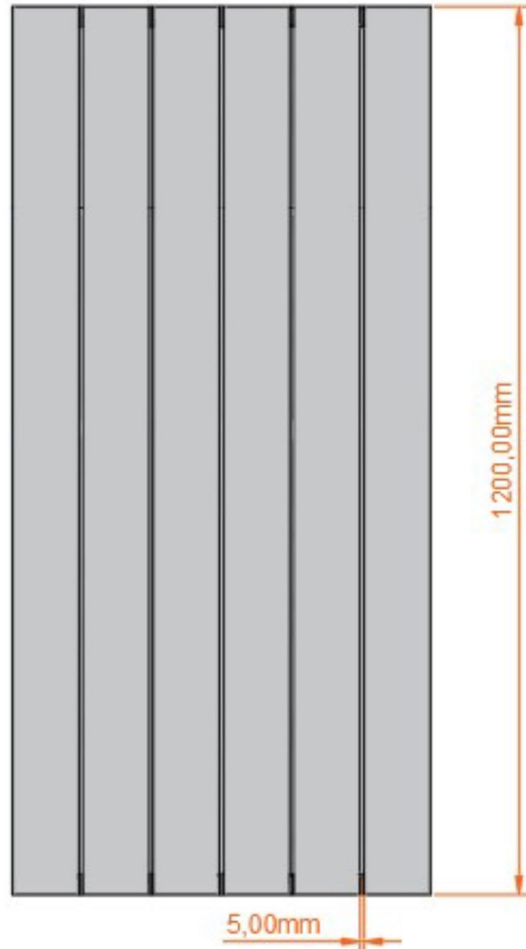

Fairford Vertical 1200 x 565mm. Technical Drawing

B SECTION

scale: 1/5

Eastbrook 

Eastbrook Road, Gloucester GL4 3DB

Technical Helpline : 01452 317890

Mon - Fri / 8am - 5pm

Email : technical@eastbrookco.com