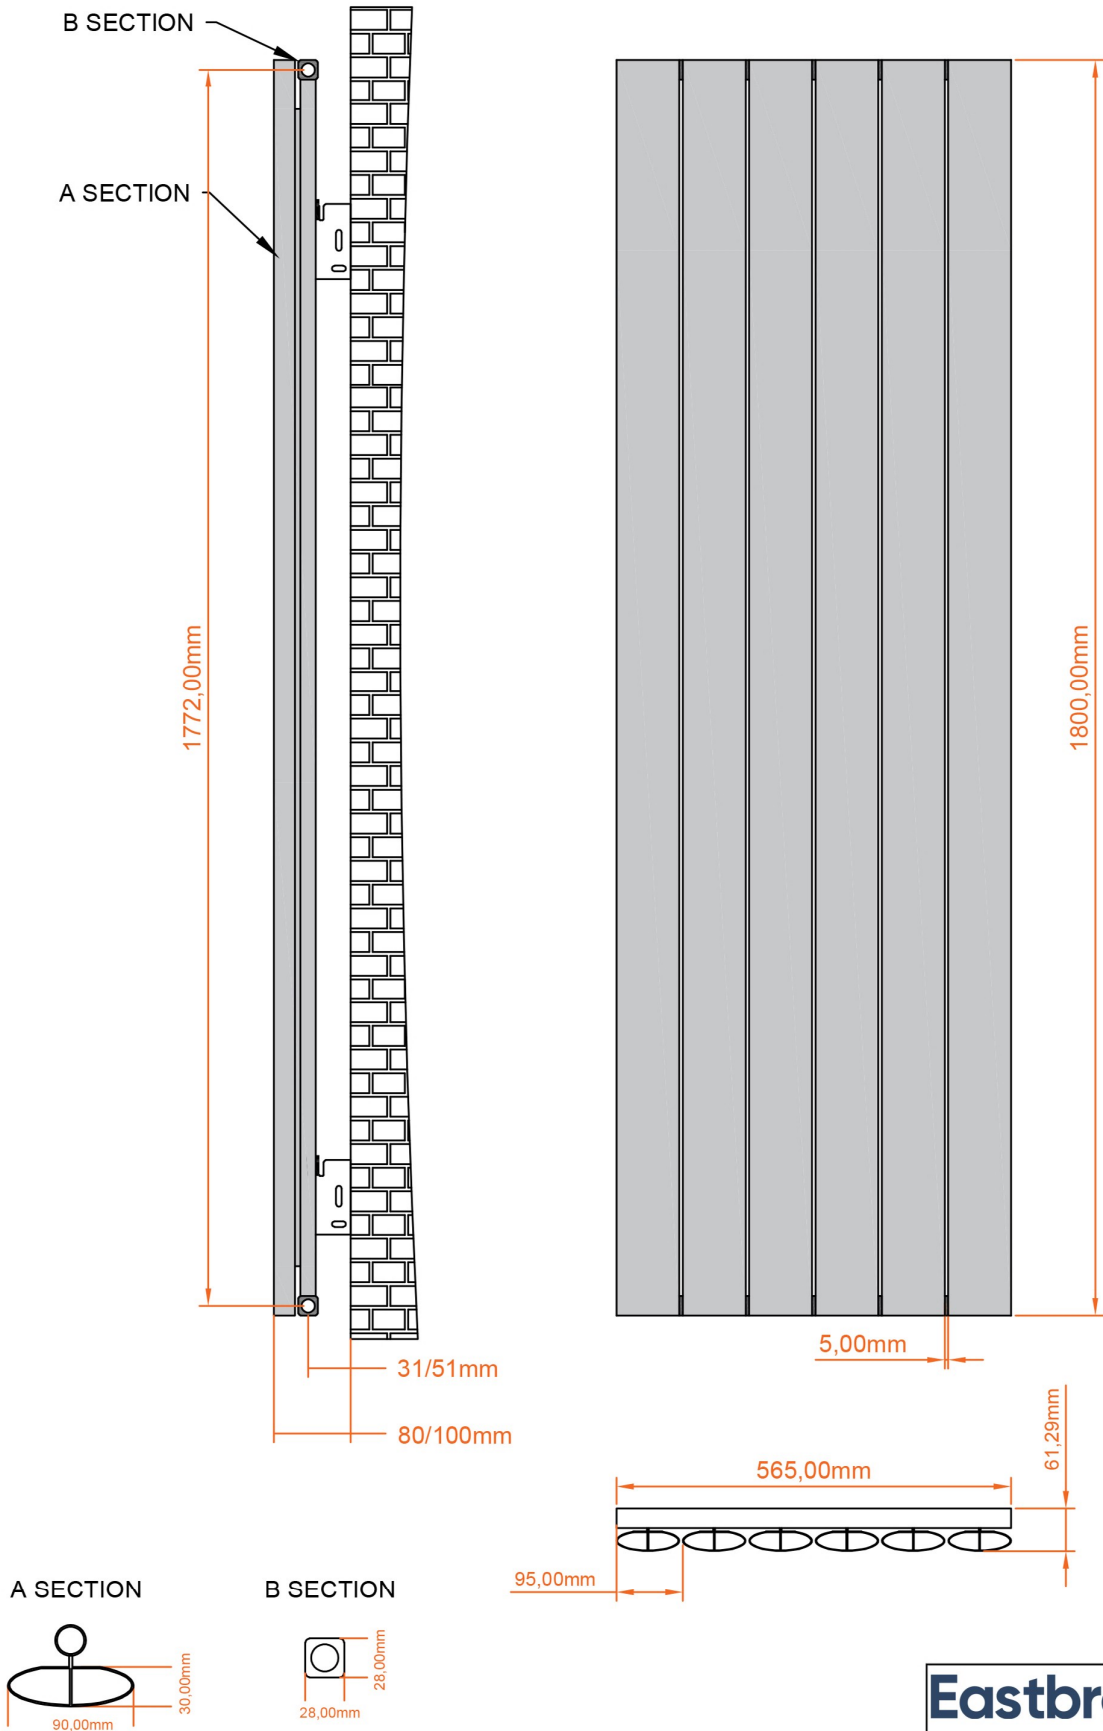

Malmesbury Vertical Aluminium Radiator 1800 x 565mm.

Technical Drawing

SCALE: 1/5

Eastbrook 

Eastbrook Road, Gloucester GL4 3DB
 Technical Helpline : 01452 317890
 Mon - Fri / 8am - 5pm
 Email : technical@eastbrookco.com