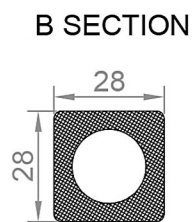

# Charlton Aluminium Radiator 600 x 470mm.

Technical Drawing

scale: 1/5