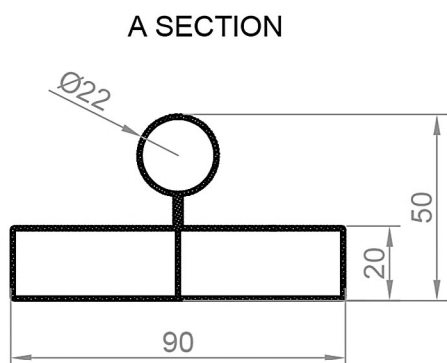

# Charlton Aluminium Radiator 600 x 470mm.

Technical Drawing

scale: 1/5