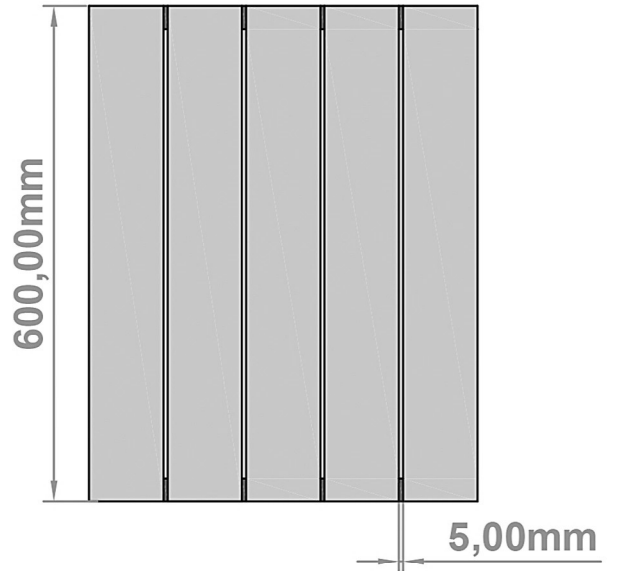

# Charlton Aluminium Radiator 600 x 470mm.

Technical Drawing

scale: 1/5