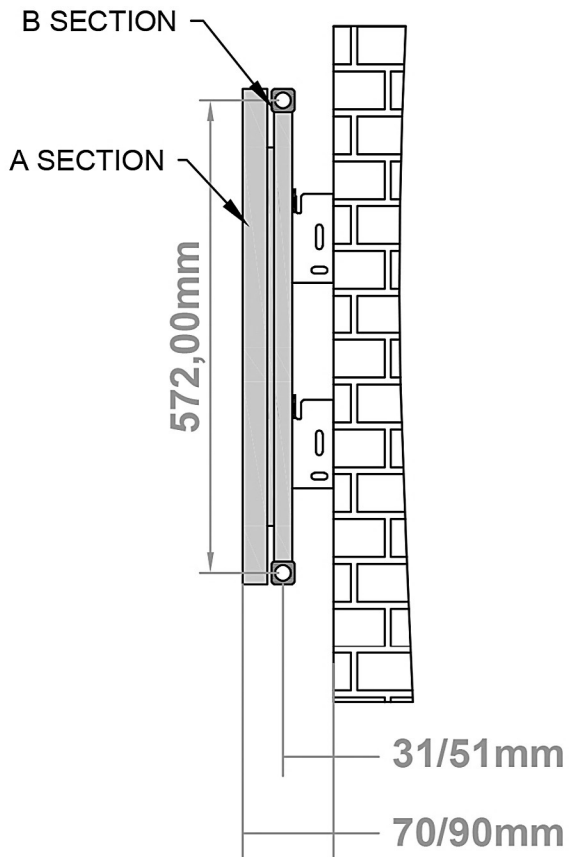

# Charlton Aluminium Radiator 600 x 470mm.

Technical Drawing

scale: 1/5