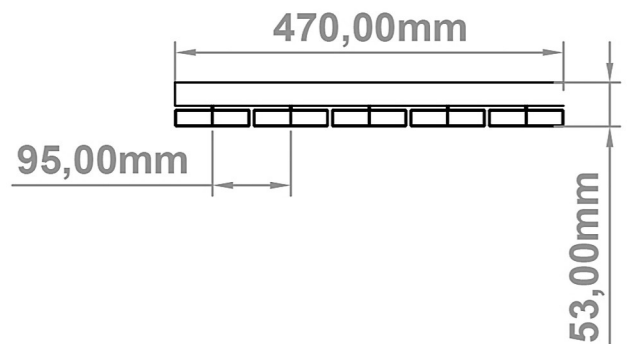

# Charlton Aluminium Radiator 600 x 470mm.

Technical Drawing

scale: 1/5