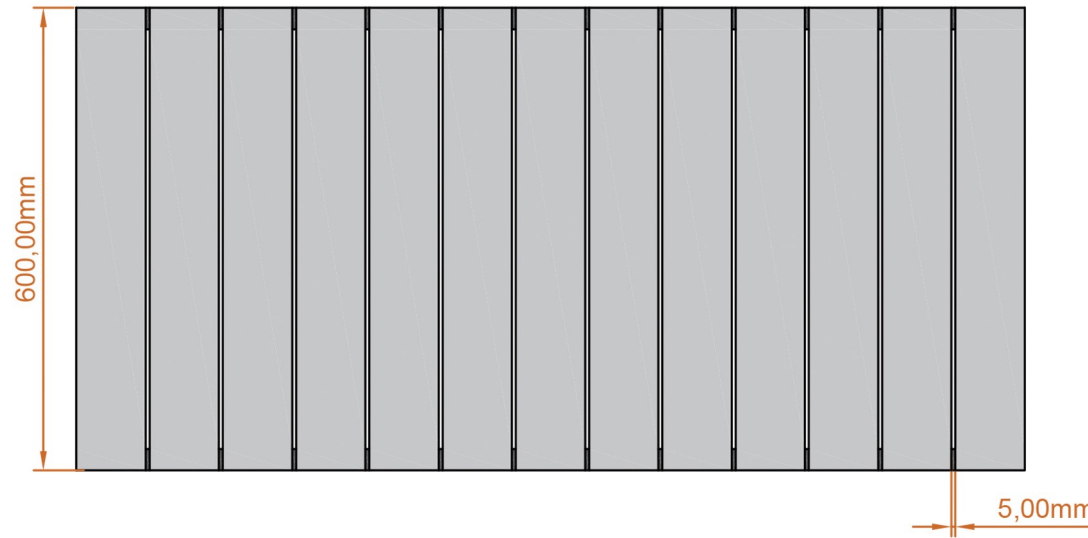

# Charlton Horizontal Aluminium Radiator 600 x 1230mm.

## Technical Drawing

A SECTION

B SECTION

scale: 1/5