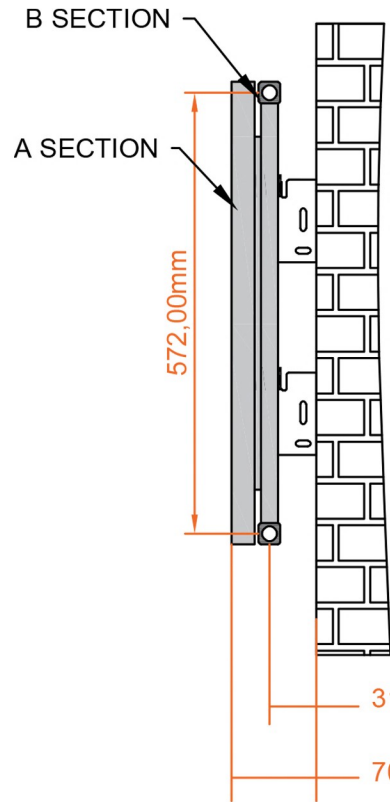

# Charlton Horizontal Aluminium Radiator 600 x 1230mm.

## Technical Drawing

A SECTION

B SECTION

scale: 1/5