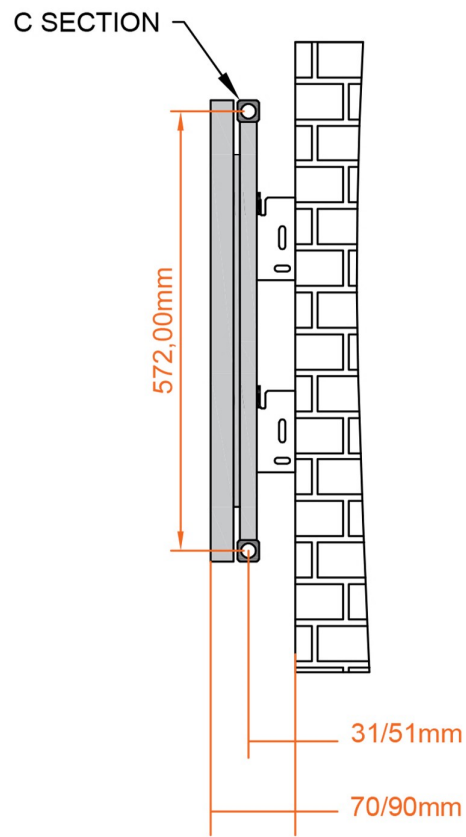

# Withington Vertical Aluminium Radiator 600x280mm.

## Technical Drawing

A SECTION

B SECTION

C SECTION

scale: 1/5

**Eastbrook** 

Eastbrook Road, Gloucester GL4 3DB

Technical Helpline : 01452 317890