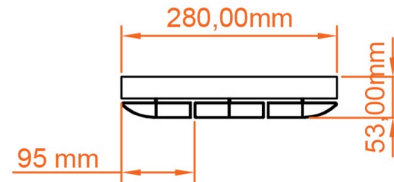

# Withington Vertical Aluminium Radiator 600x280mm.

## Technical Drawing

A SECTION

B SECTION

C SECTION

scale: 1/5

**Eastbrook** 

Eastbrook Road, Gloucester GL4 3DB

Technical Helpline : 01452 317890