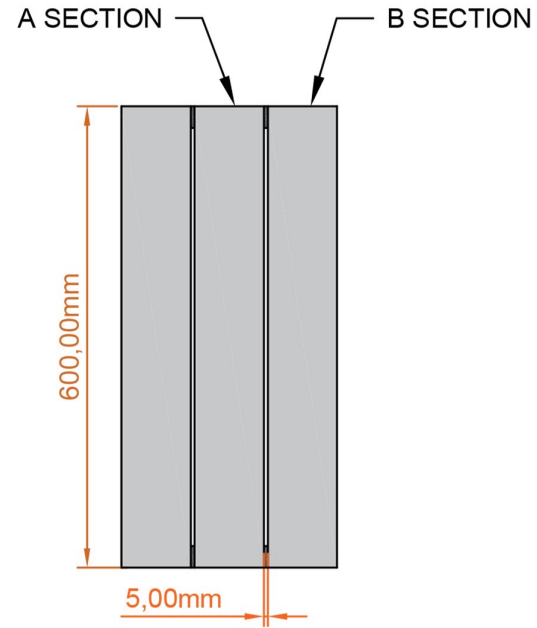

# Withington Vertical Aluminium Radiator 600x280mm.

## Technical Drawing

A SECTION

B SECTION

C SECTION

scale: 1/5

**Eastbrook** 

Eastbrook Road, Gloucester GL4 3DB

Technical Helpline : 01452 317890