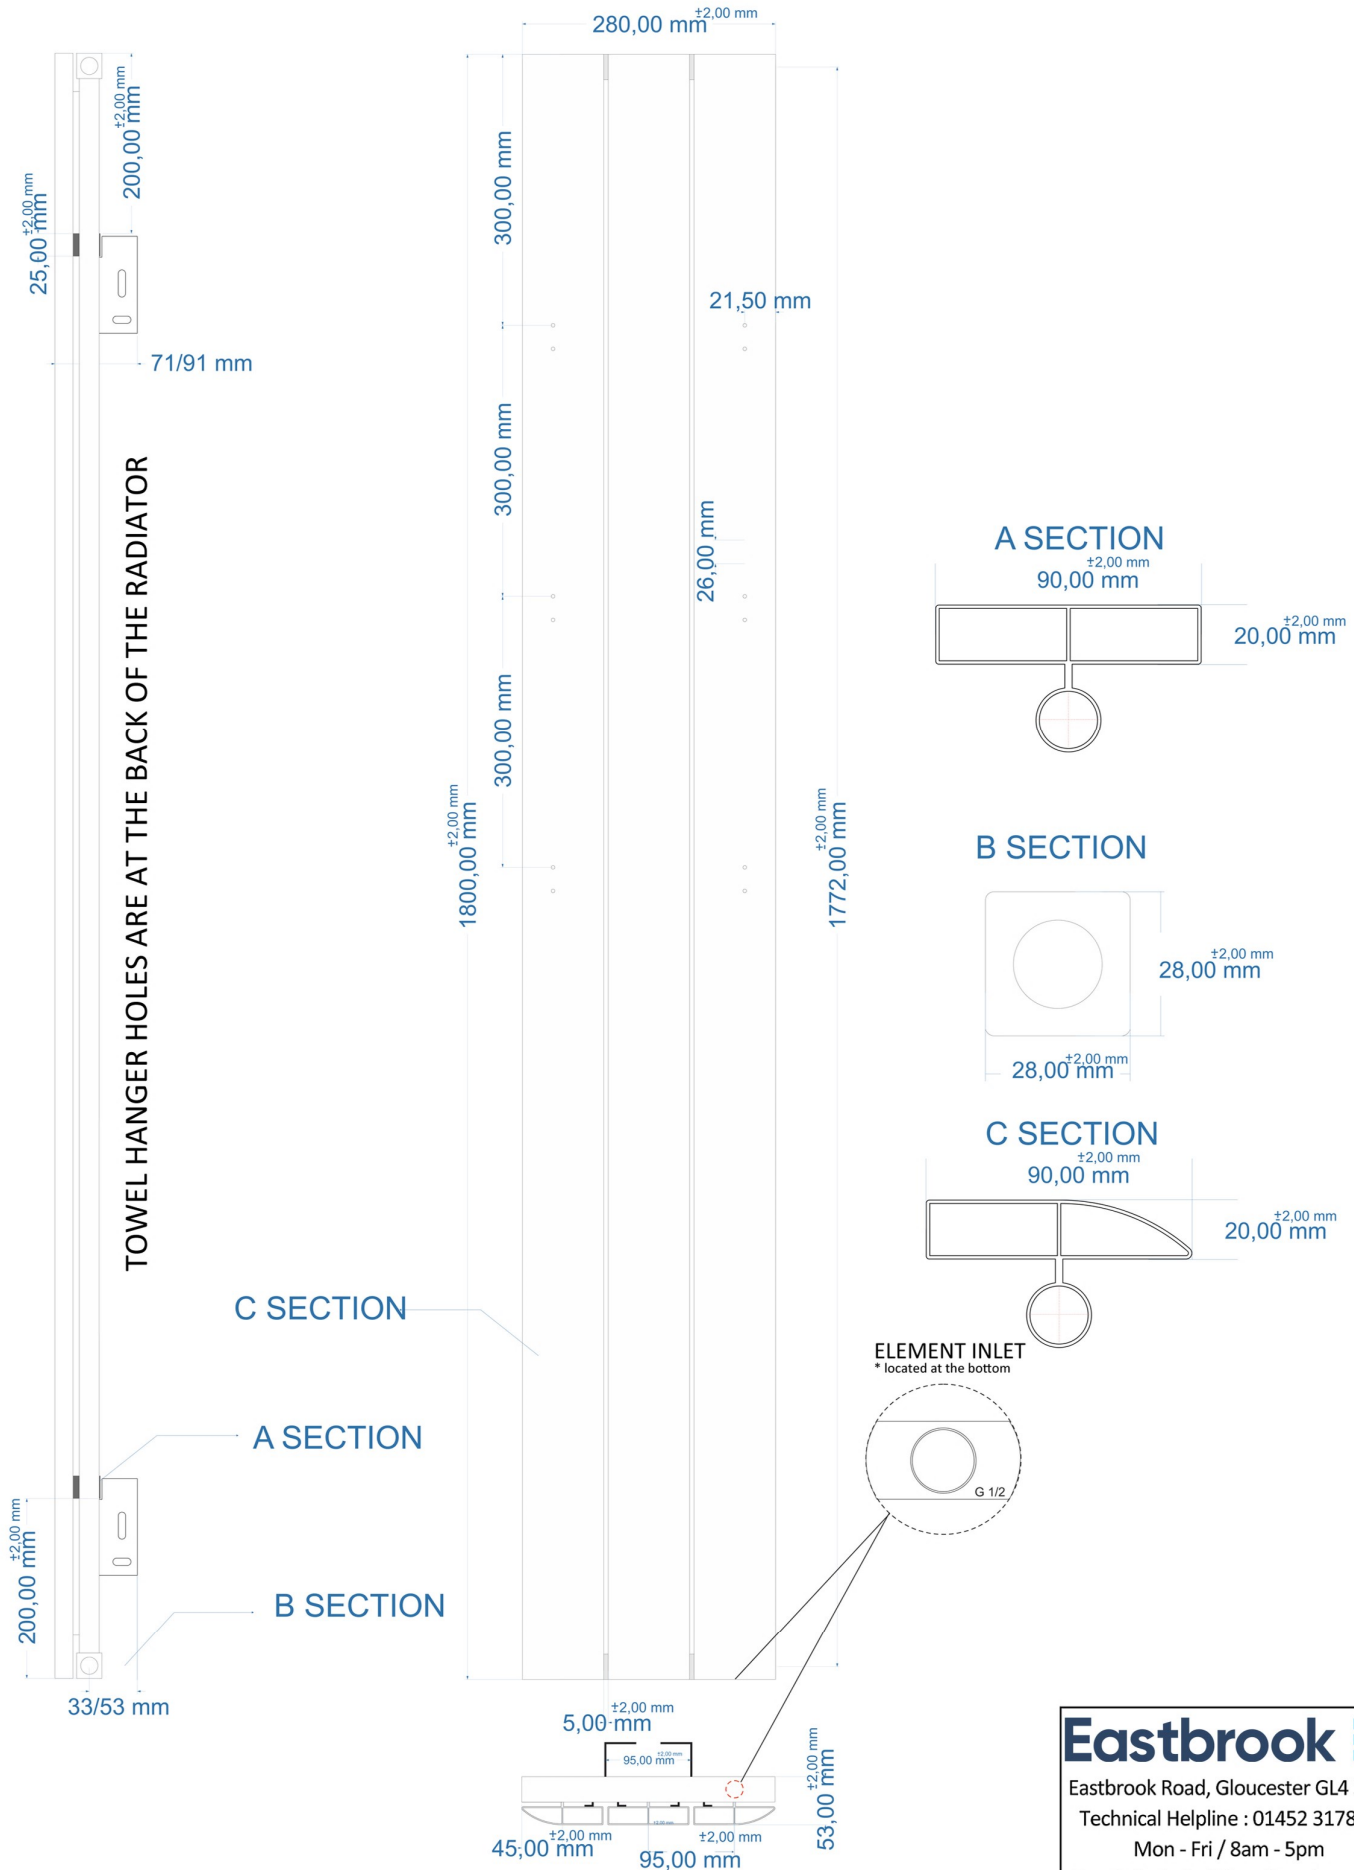

Withington Vertical Aluminium Radiator 1800x280mm.

Technical Drawing

Eastbrook 

Eastbrook Road, Gloucester GL4 3DB
 Technical Helpline : 01452 317890
 Mon - Fri / 8am - 5pm
 Email : technical@eastbrookco.com