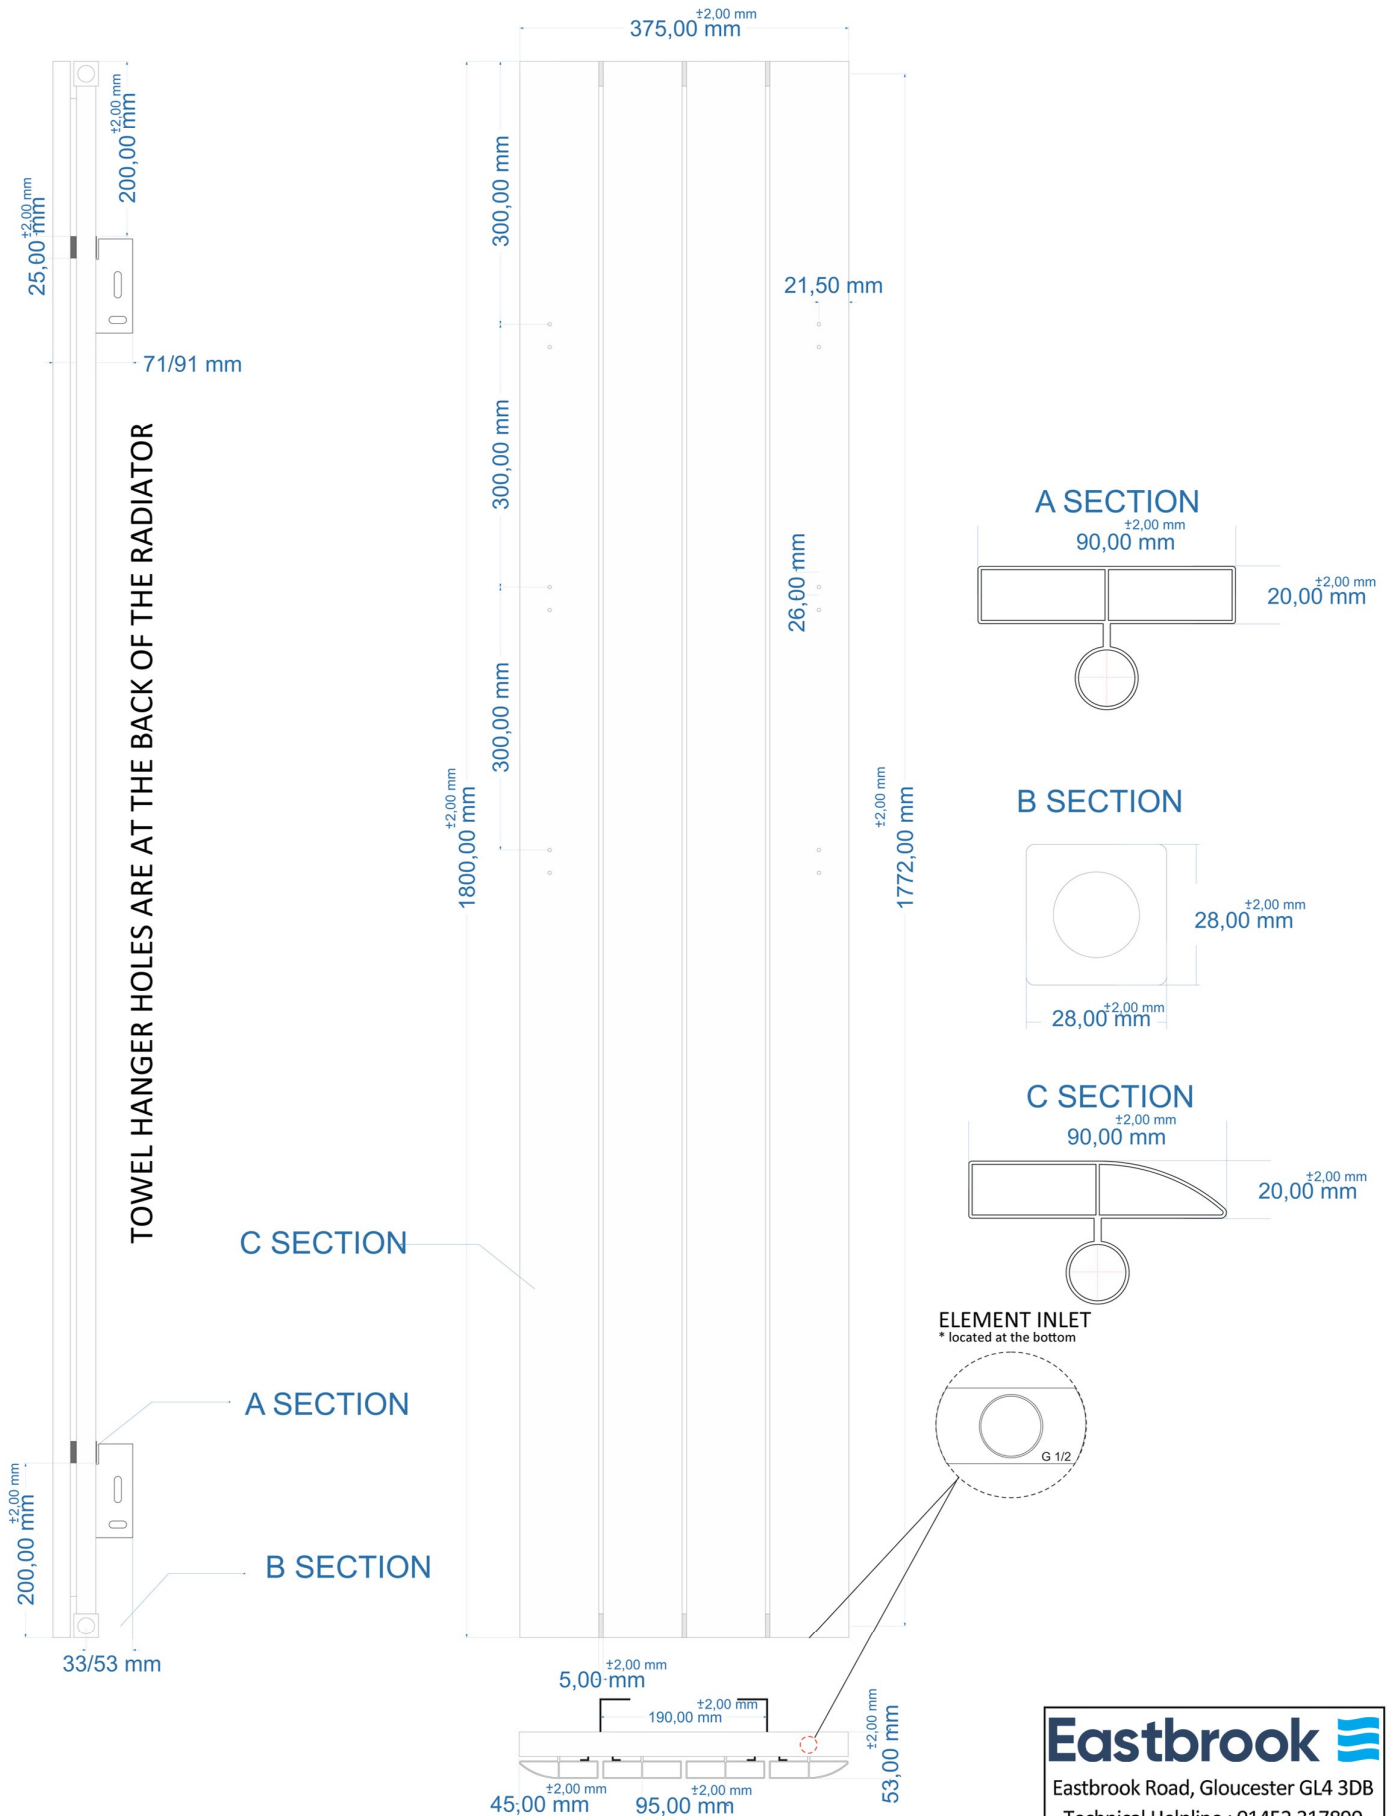

Withington Vertical Aluminium Radiator 1800x375mm.

Technical Drawing

Eastbrook 

Eastbrook Road, Gloucester GL4 3DB
 Technical Helpline : 01452 317890
 Mon - Fri / 8am - 5pm
 Email : technical@eastbrookco.com