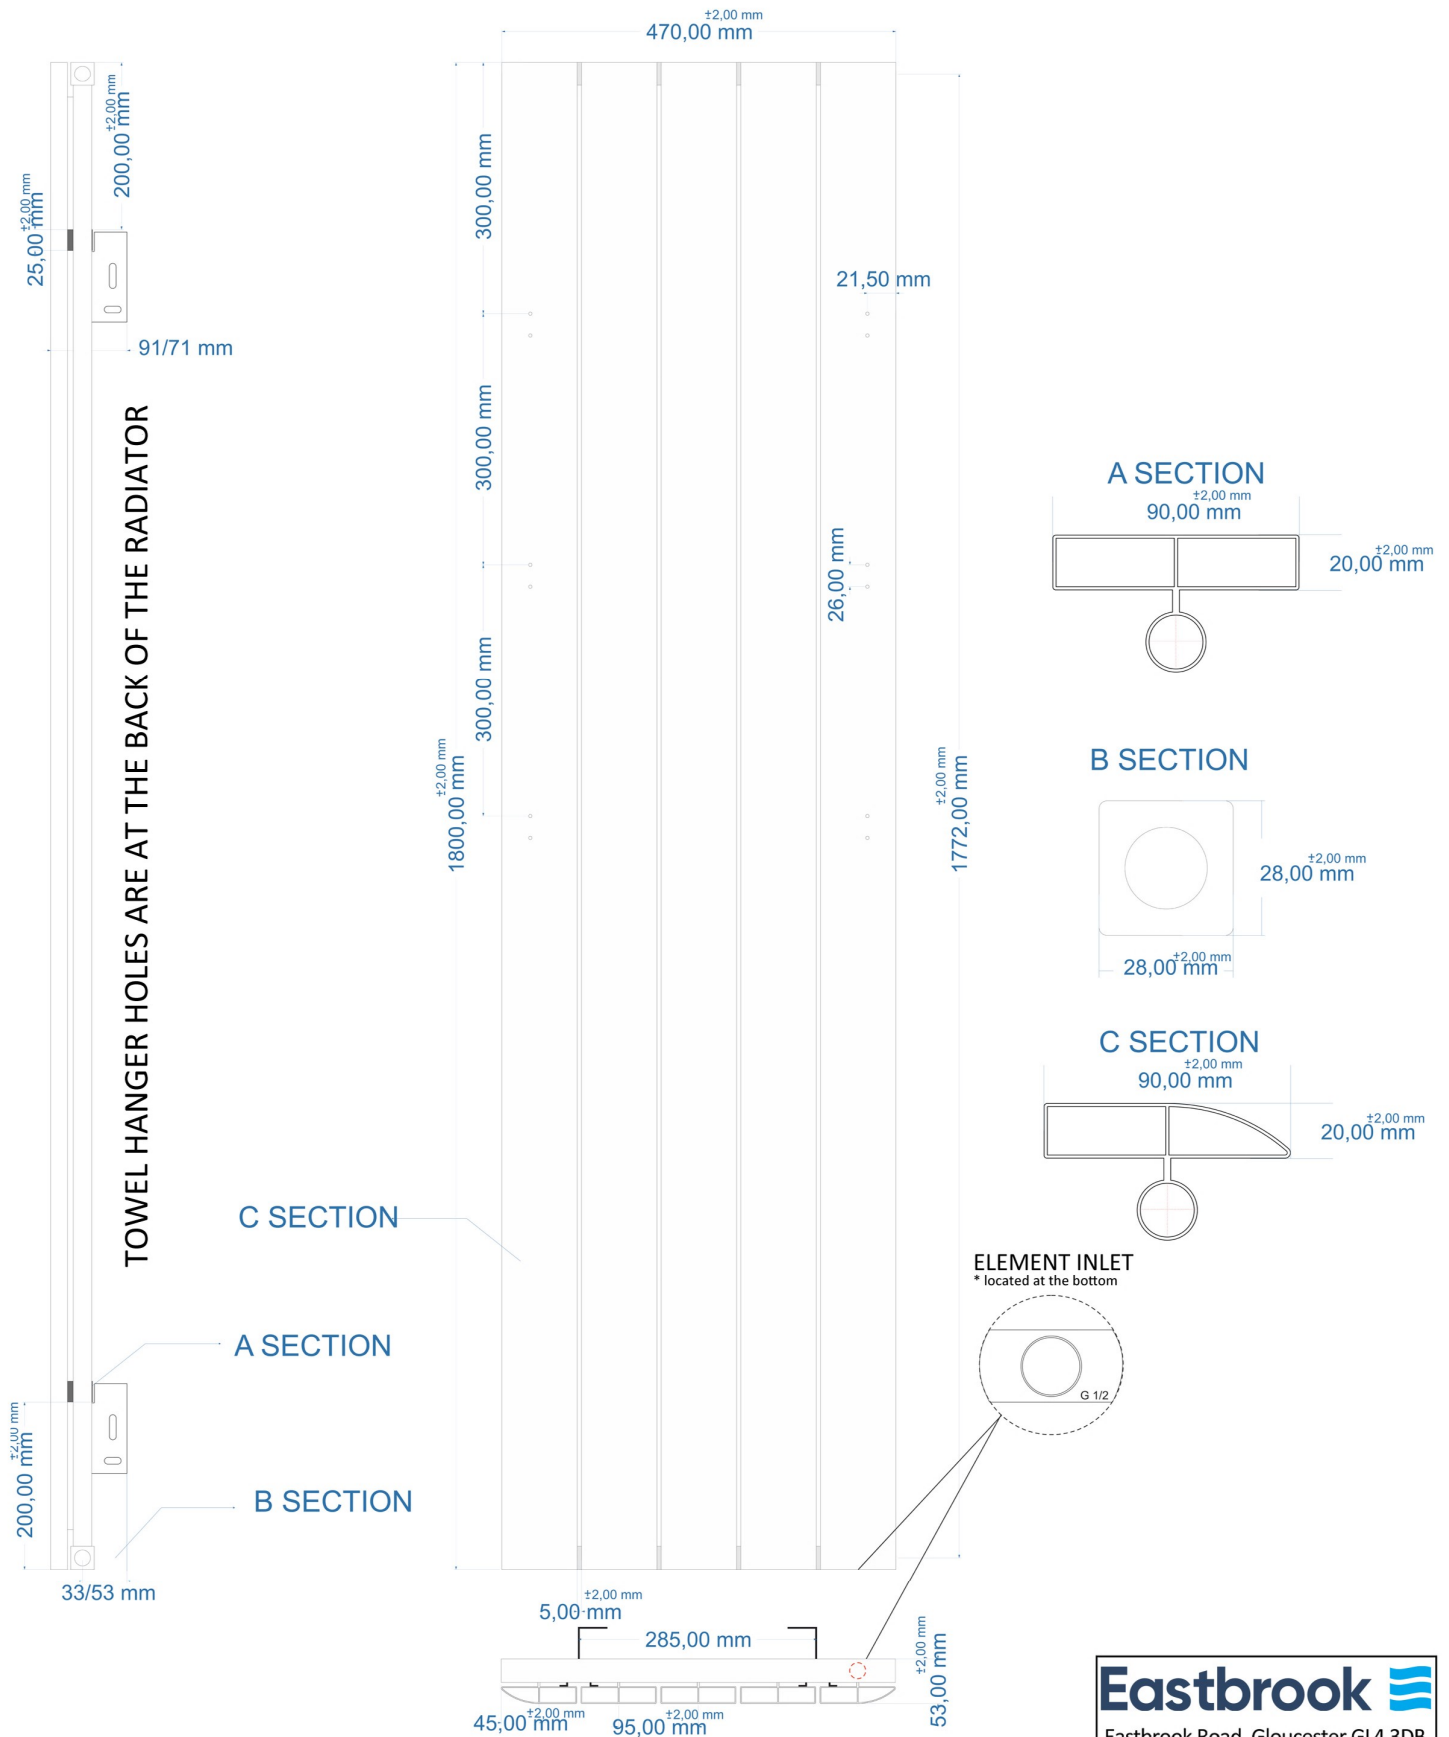

Withington Vertical Aluminium Radiator 1800x470mm.

Technical Drawing

Eastbrook 

Eastbrook Road, Gloucester GL4 3DB
 Technical Helpline : 01452 317890
 Mon - Fri / 8am - 5pm
 Email : technical@eastbrookco.com