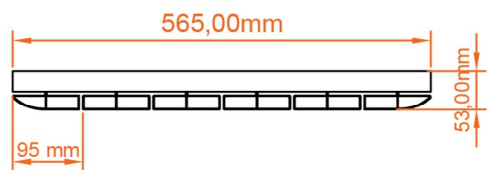

Withington Vertical Aluminium Radiator 1800x565mm.

Technical Drawing

scale: 1/5

Eastbrook

Eastbrook Road, Gloucester GL4 3DB
Technical Helpline : 01452 317890
Mon - Fri / 8am - 5pm
Email : technical@eastbrookco.com