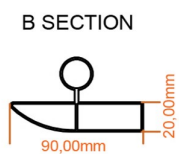

Withington Vertical Aluminium Radiator 1800x565mm.

Technical Drawing

scale: 1/5

Eastbrook

Eastbrook Road, Gloucester GL4 3DB
Technical Helpline : 01452 317890
Mon - Fri / 8am - 5pm
Email : technical@eastbrookco.com