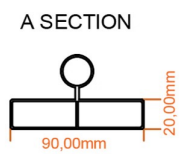

Withington Vertical Aluminium Radiator 1800x565mm.

Technical Drawing

scale: 1/5

Eastbrook

Eastbrook Road, Gloucester GL4 3DB
Technical Helpline : 01452 317890
Mon - Fri / 8am - 5pm
Email : technical@eastbrookco.com