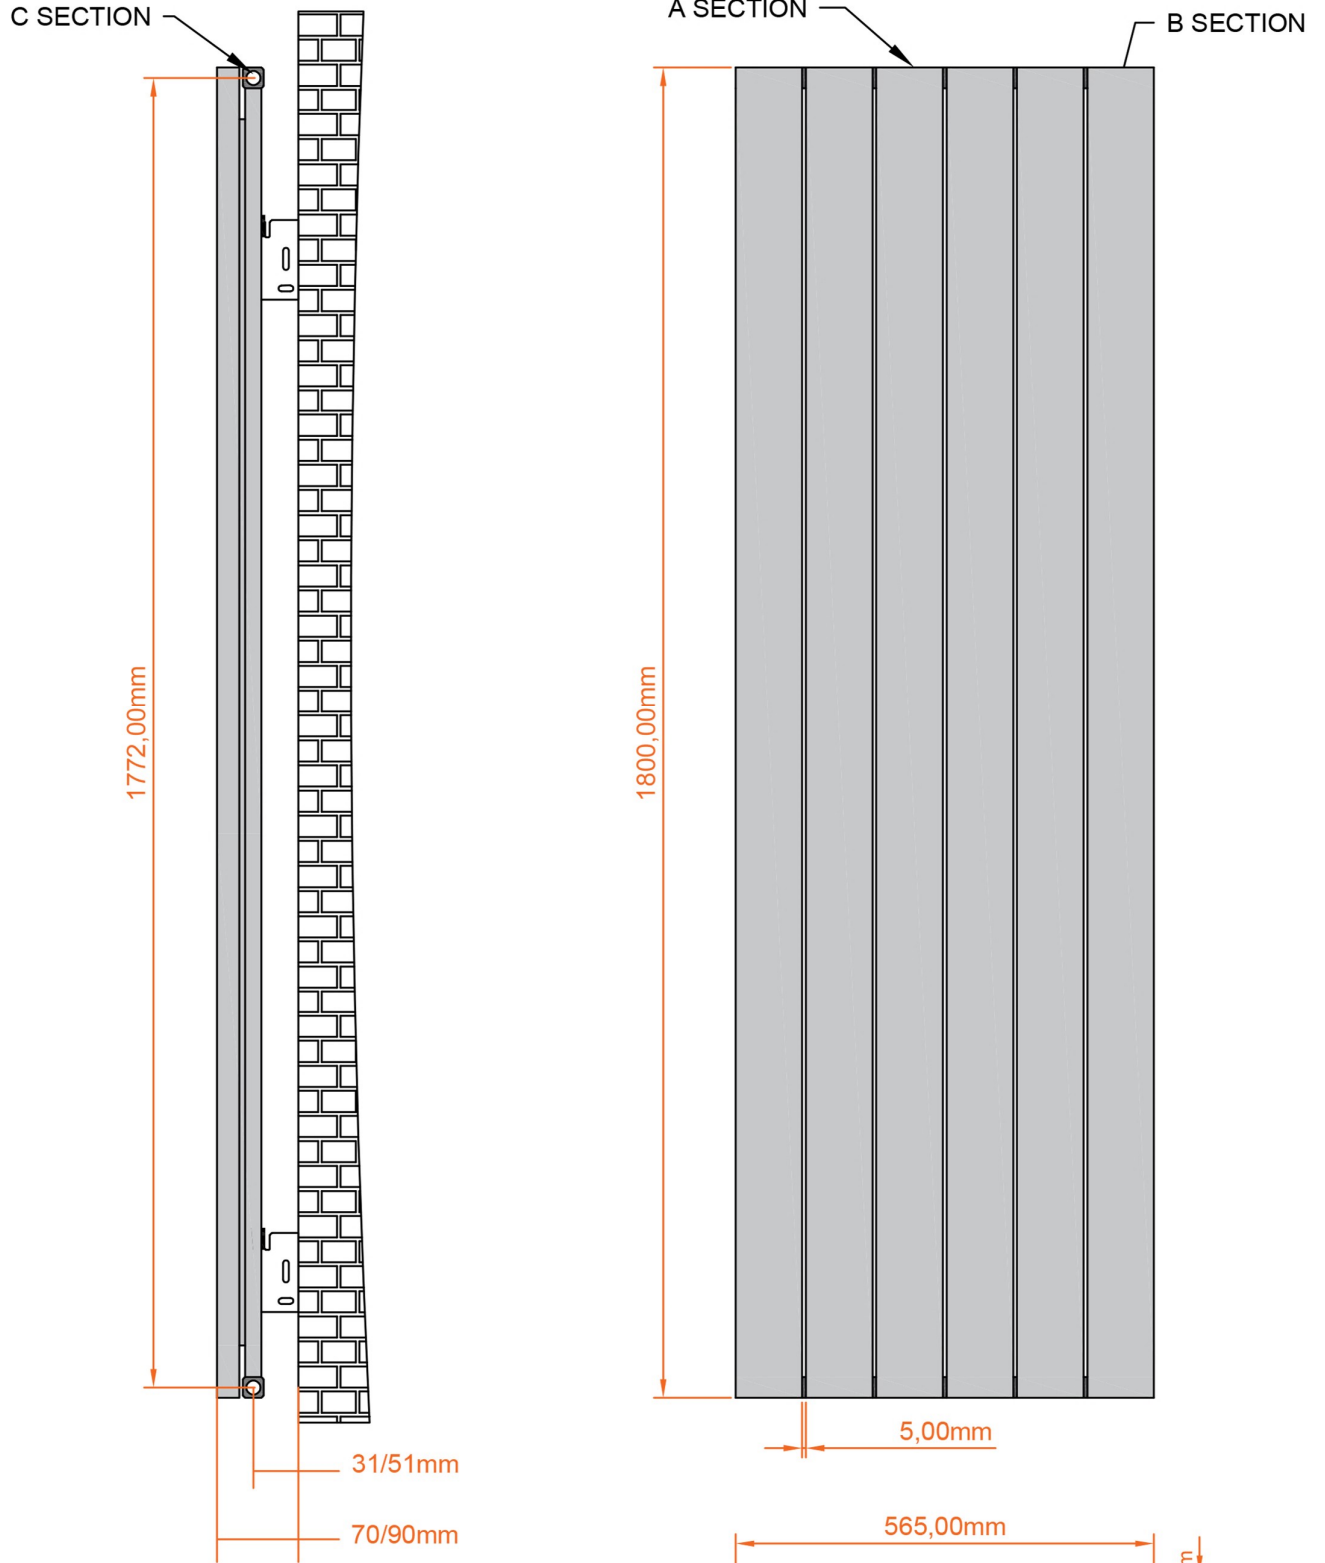

# Withington Vertical Aluminium Radiator 1800x565mm.

## Technical Drawing

scale: 1/5

**Eastbrook** 

Eastbrook Road, Gloucester GL4 3DB  
 Technical Helpline : 01452 317890  
 Mon - Fri / 8am - 5pm  
 Email : technical@eastbrookco.com