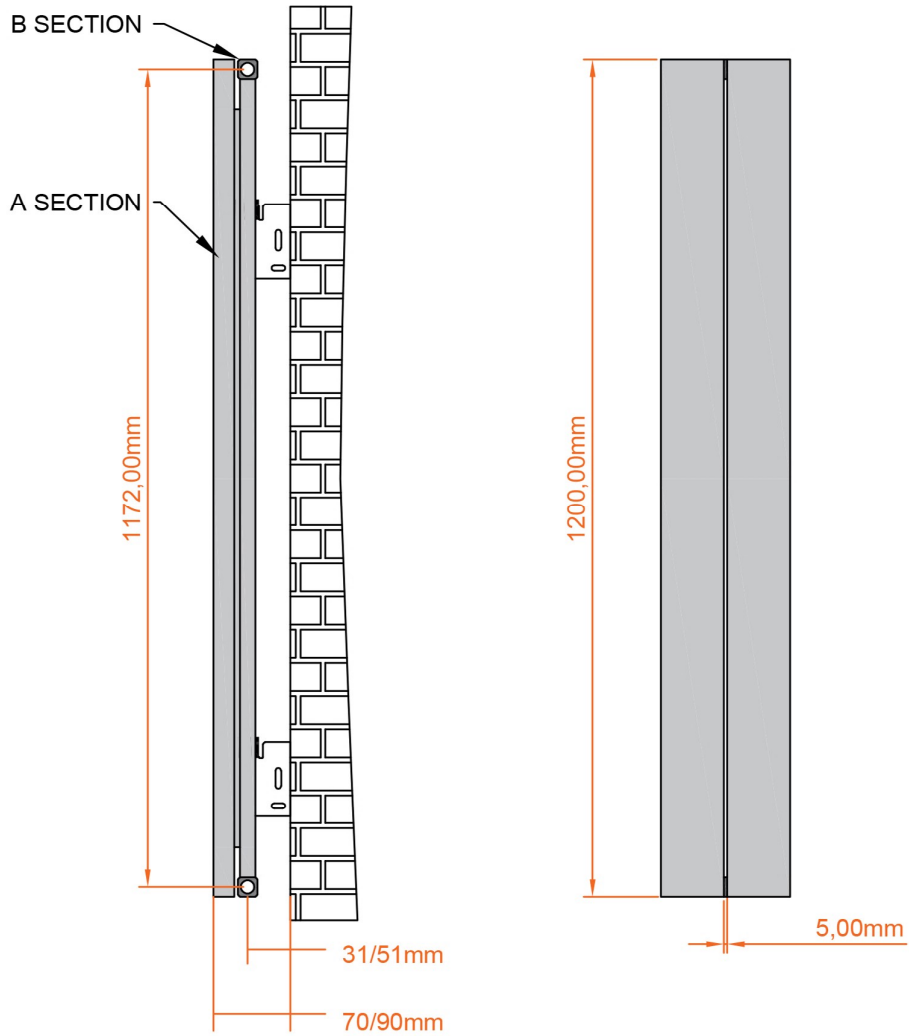

Preston Aluminium Radiator 1200 x 185mm.

Technical Drawing

scale: 1/5