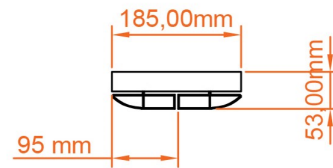

Preston Aluminium Radiator 1200 x 185mm.

Technical Drawing

scale: 1/5