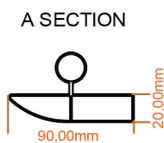

Preston Aluminium Radiator 1200 x 185mm.

Technical Drawing

scale: 1/5