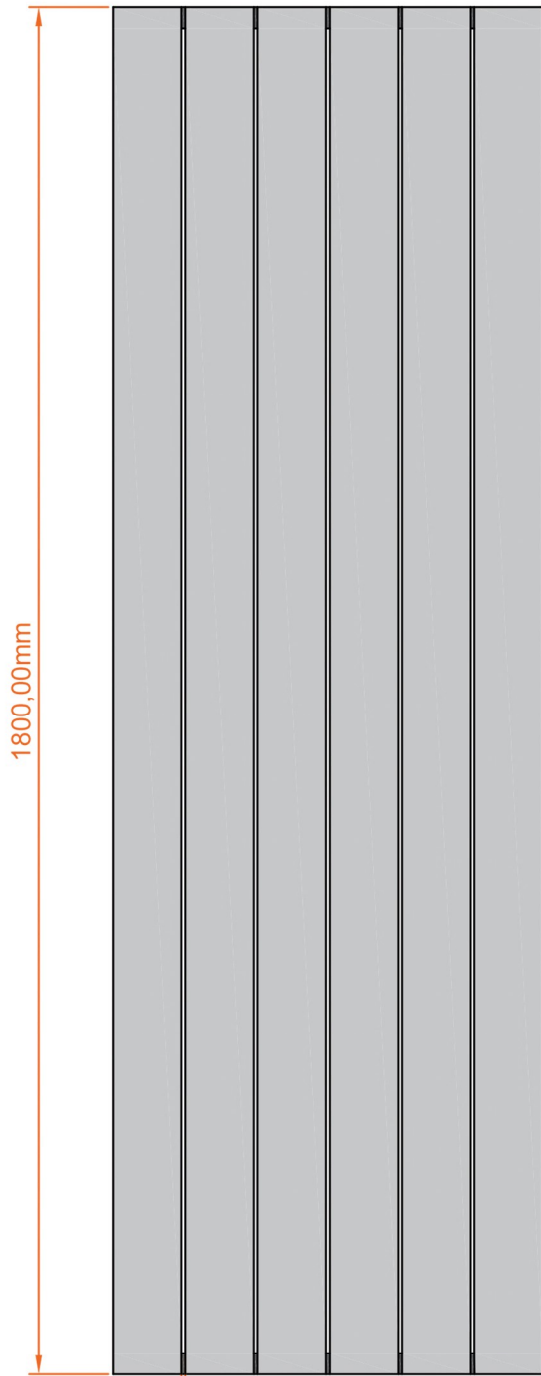

# Charlton Vertical Aluminium Radiator 1800 x 565mm.

## Technical Drawing

1772,00mm

1800,00mm

### A SECTION

### B SECTION

scale: 1/5

31,51mm

70,90mm

5,00mm

95,00mm

565,00mm

53,00mm