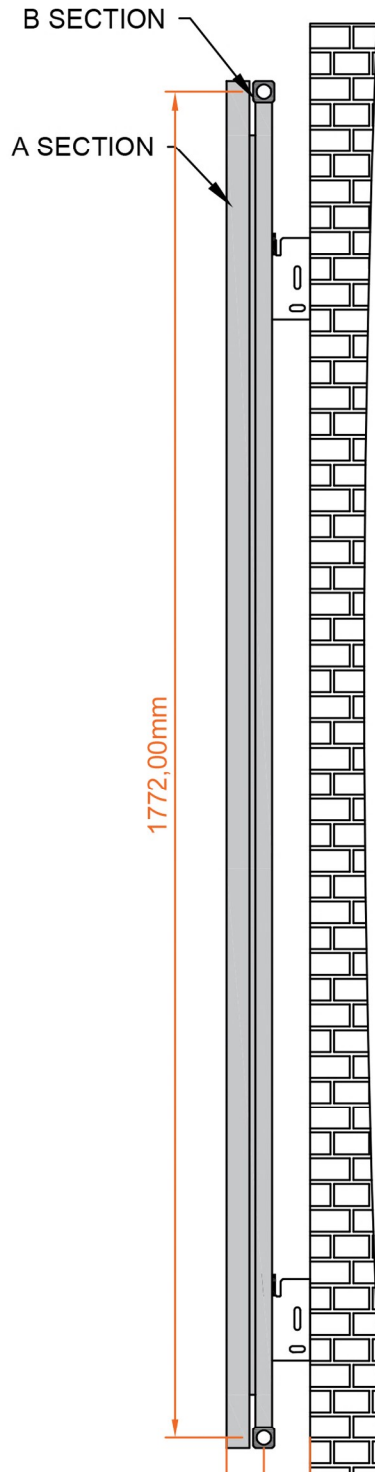

# Charlton Vertical Aluminium Radiator 1800 x 565mm.

## Technical Drawing

1772,00mm

1800,00mm

### A SECTION

### B SECTION

scale: 1/5

31,51mm

70,90mm

5,00mm

95,00mm

565,00mm

53,00mm