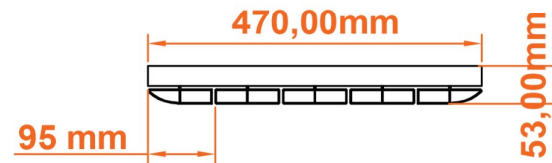

Withington Horizontal Aluminium Radiator 600x470mm.

Technical Drawing

Eastbrook 
Eastbrook Road, Gloucester GL4 3DB
Technical Helpline : 01452 317890
Mon - Fri / 8am - 5pm
Email : technical@eastbrookco.com