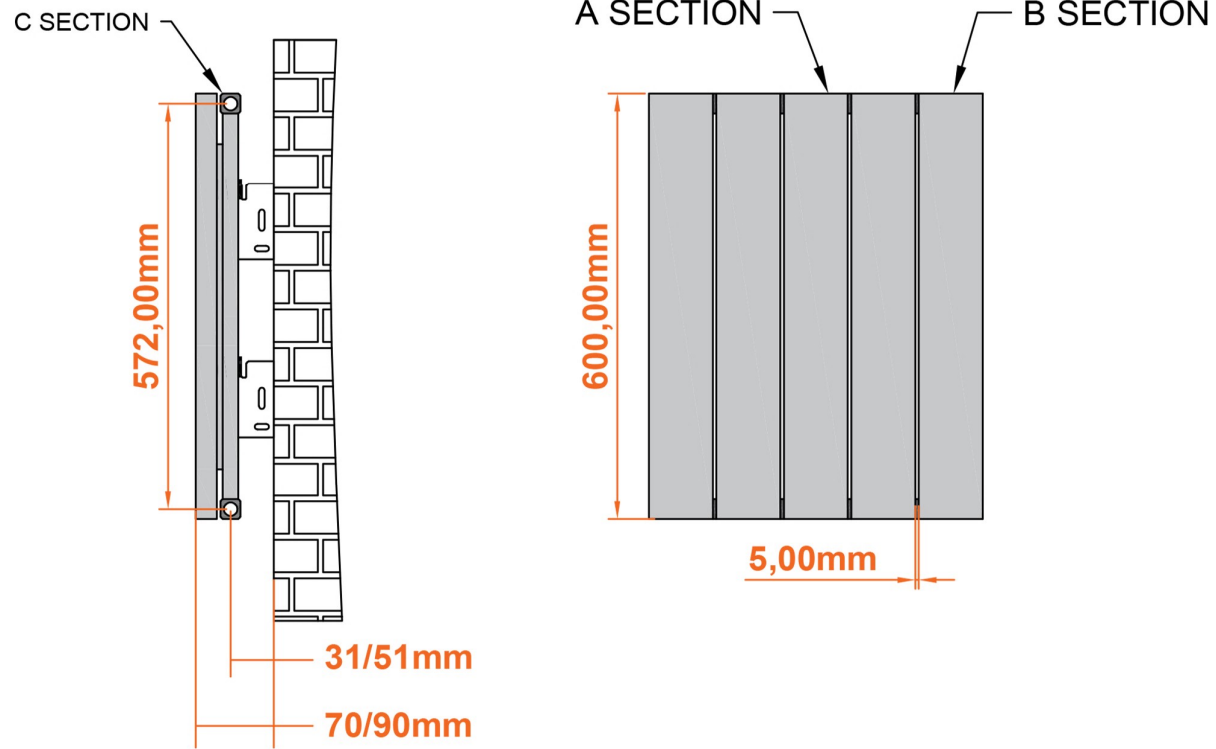

Withington Horizontal Aluminium Radiator 600x470mm.

Technical Drawing

Eastbrook 
Eastbrook Road, Gloucester GL4 3DB
Technical Helpline : 01452 317890
Mon - Fri / 8am - 5pm
Email : technical@eastbrookco.com