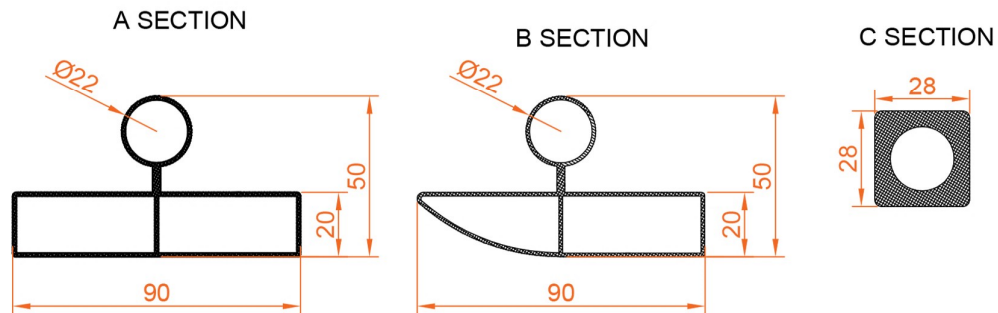

Withington Horizontal Aluminium Radiator 600x470mm.

Technical Drawing

Eastbrook 
Eastbrook Road, Gloucester GL4 3DB
Technical Helpline : 01452 317890
Mon - Fri / 8am - 5pm
Email : technical@eastbrookco.com