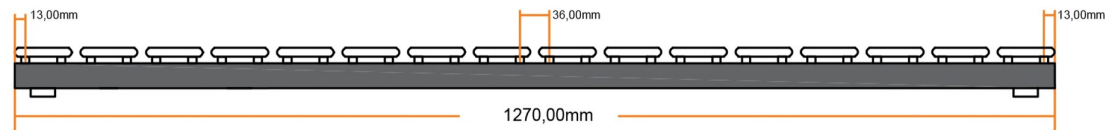

Deddington Horizontal 600 x 1270mm. Technical Drawing

Eastbrook 

Eastbrook Road, Gloucester GL4 3DB

Technical Helpline : 01452 317890

Mon - Fri / 8am - 5pm

Email : technical@eastbrookco.com