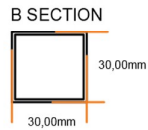

Deddington Horizontal 600 x 1270mm. Technical Drawing

Eastbrook 

Eastbrook Road, Gloucester GL4 3DB

Technical Helpline : 01452 317890

Mon - Fri / 8am - 5pm

Email : technical@eastbrookco.com