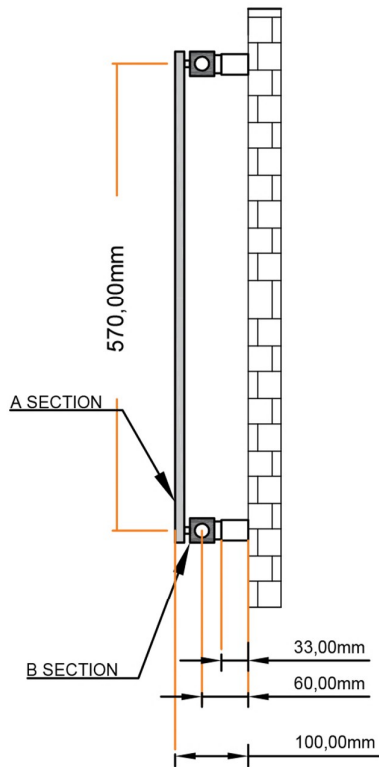

Deddington Horizontal 600 x 1270mm. Technical Drawing

Eastbrook 

Eastbrook Road, Gloucester GL4 3DB

Technical Helpline : 01452 317890

Mon - Fri / 8am - 5pm

Email : technical@eastbrookco.com