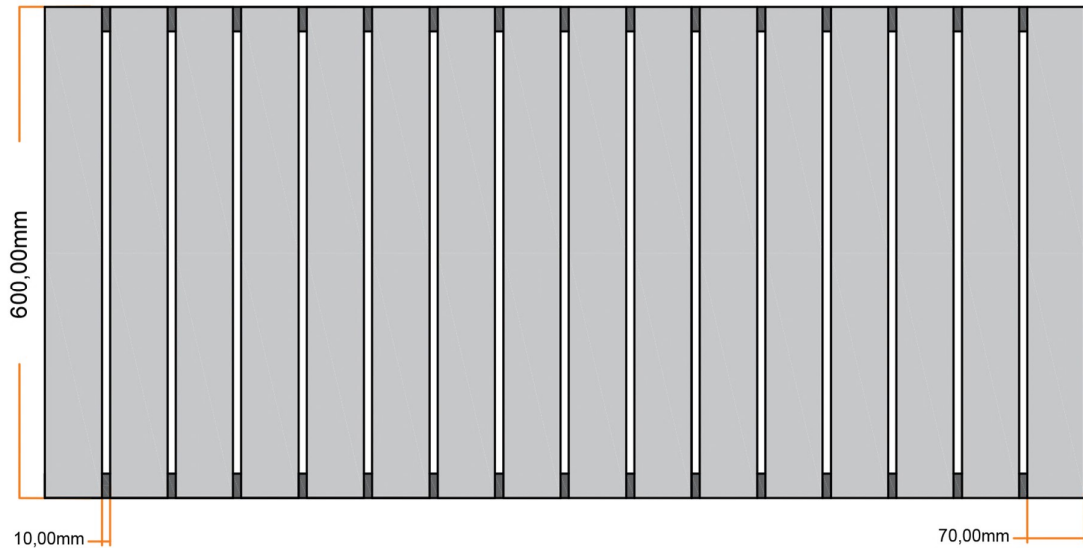

Deddington Horizontal 600 x 1270mm. Technical Drawing

Eastbrook 

Eastbrook Road, Gloucester GL4 3DB

Technical Helpline : 01452 317890

Mon - Fri / 8am - 5pm

Email : technical@eastbrookco.com