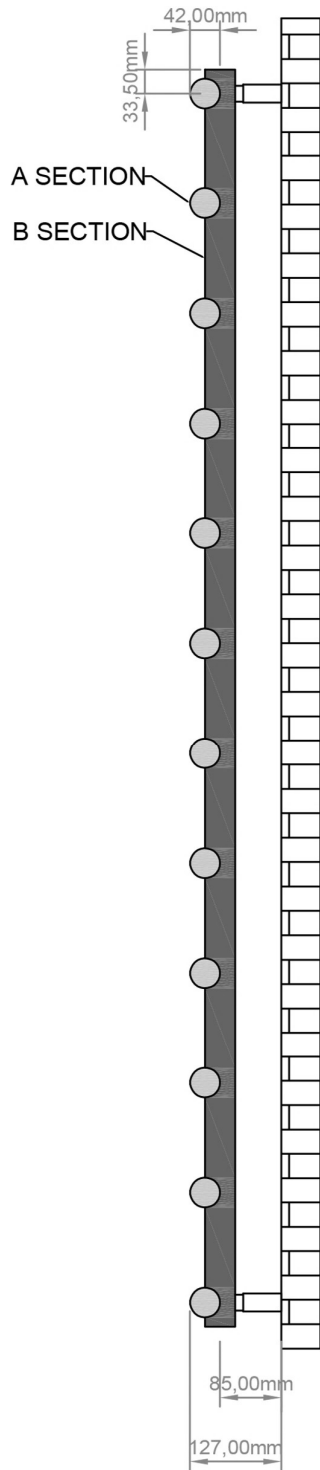

Marlow E-Style 1750 x 500mm.

Technical Drawing

SCALE: 1/5

Eastbrook 

Eastbrook Road, Gloucester GL4 3DB
 Technical Helpline : 01452 317890
 Mon - Fri / 8am - 5pm
 Email : technical@eastbrookco.com