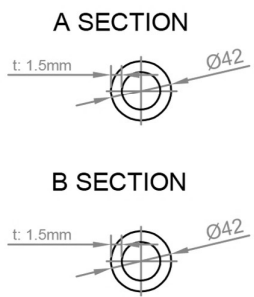

Marlow E-Style 1750 x 500mm.

Technical Drawing

SCALE: 1/5

Eastbrook 

Eastbrook Road, Gloucester GL4 3DB
 Technical Helpline : 01452 317890
 Mon - Fri / 8am - 5pm
 Email : technical@eastbrookco.com