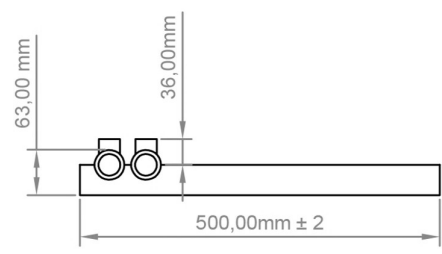

Marlow E-Style 1750 x 500mm.

Technical Drawing

SCALE: 1/5

Eastbrook 

Eastbrook Road, Gloucester GL4 3DB
 Technical Helpline : 01452 317890
 Mon - Fri / 8am - 5pm
 Email : technical@eastbrookco.com