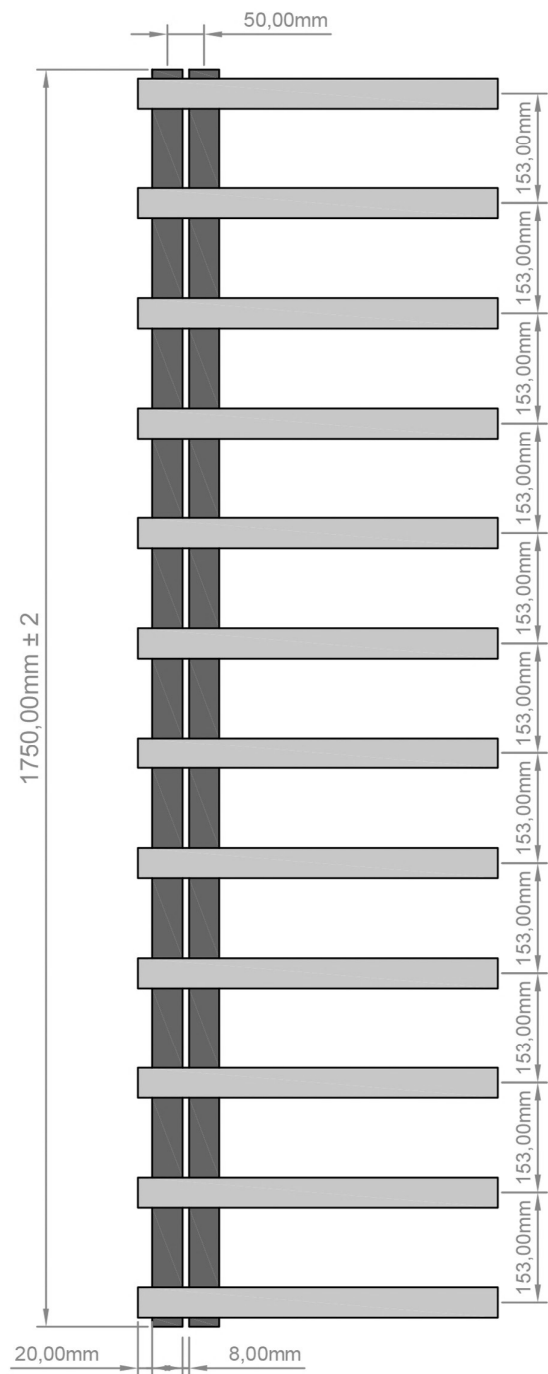

Marlow E-Style 1750 x 500mm.

Technical Drawing

SCALE: 1/5

Eastbrook 

Eastbrook Road, Gloucester GL4 3DB
 Technical Helpline : 01452 317890
 Mon - Fri / 8am - 5pm
 Email : technical@eastbrookco.com